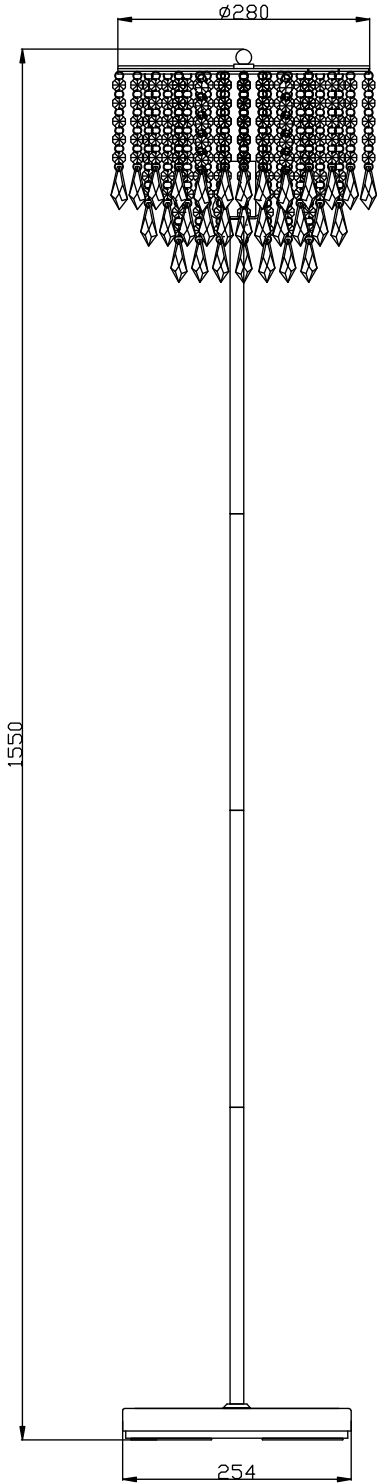

CERTIFICATION