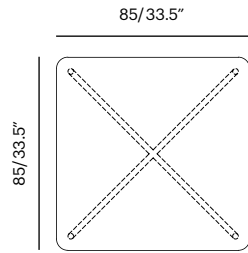

Collection	Description	SKU	Materials	Unit Price
Table 7 -new	Table 7 Side Brass Tips/Stainless Tips 50 x 50 x 30 cm Table H : 11.8"	c7t-st-bs (Brass) c7t-st-ss X lbs/0.15 m ³ 	Frame Color + Sandstone Volcano Granite Antracite	345,00 210,00 210,00 210,00
	Table 7 Coffee Brass Tips/Stainless Tips 85 x 85 x 30 cm Table H : 11.8"	c7t-ct-bs (Brass) c7t-ct-ss X lbs/0.27 m ³	Frame Color + Sandstone Volcano Granite Antracite	415,00 385,00 385,00 385,00
	Table 7 Horizon Brass Tips/Stainless Tips 135 x 75 x 30 cm Table H : 11.8"	c7t-ht-bs (Brass) c7t-ht-ss XX lbs/0.35 m ³	Frame Color + Sandstone Volcano Granite Antracite	485,00 470,00 470,00 470,00

Frame Options

Available in 19 PC Colors with 3 stone tops

Customisation

Custom table size are available

Table 7 Side

Table 7 Coffee

Table 7 Horizon