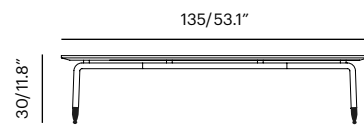

Collection	Description	SKU	Materials	Unit Price
Table 7 -new	Table 7 Side Brass Tips/Stainless Tips 50 x 50 x 30 cm Table H : 11.8"	c7t-st-bs (Brass) c7t-st-ss X lbs/0.15 m ³ 	Frame Color + Sandstone Volcano Granite Antracite	345,00 210,00 210,00 210,00
	Table 7 Coffee Brass Tips/Stainless Tips 85 x 85 x 30 cm Table H : 11.8"	c7t-ct-bs (Brass) c7t-ct-ss X lbs/0.27 m ³	Frame Color + Sandstone Volcano Granite Antracite	415,00 385,00 385,00 385,00
	Table 7 Horizon Brass Tips/Stainless Tips 135 x 75 x 30 cm Table H : 11.8"	c7t-ht-bs (Brass) c7t-ht-ss XX lbs/0.35 m ³	Frame Color + Sandstone Volcano Granite Antracite	485,00 470,00 470,00 470,00

Frame Options

Available in 19 PC Colors with 3 stone tops

Customisation

Custom table size are available

Table 7 Side

Table 7 Coffee

Table 7 Horizon