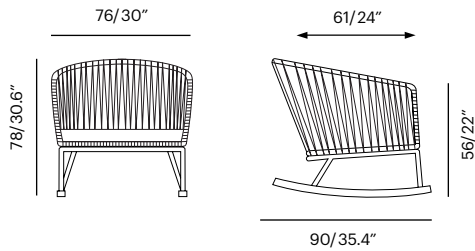

Table 7 Side / Coffee

2019-20 Price List
MSRP

Collection	Description	SKU	Materials	Unit Price
Club 7 Lounge Club 7 Stool Frame Options Available in 19 PC Colors with Lebello Ropetek®	Club 7 Lounge Brass/Stainless Tips 76 x 83 x 78 cm Seat D: 24"	c7l-bs (Brass) c7l-ss 54 lbs/0.22 m³ 	Ropetek® Frame Color	1595,00
	Club 7 Stool Brass/Stainless Tips 69 x 49 x 42 cm	cst7l-bs (Brass) cst7l-ss 54 lbs/0.22 m 	Ropetek® Frame Color	640,00

Club 7 Lounge

Club 7 Stool

Club 7 Rock -new Frame Options Available in 19 PC Colors with Lebello Ropetek®	Club 7 Rock Legs in Teak/ Oak Wood 76 x 90 x 78 cm Seat D : 24"	c7l-r 32.6 lbs/0.27 m³ 	Ropetek® Frame Color	1565,00
---	--	--------------------------------------	-------------------------	----------------

2019-20 Price List
MSRP

Collection	Description	SKU	Materials	Unit Price
Cushions/Pillows For Club 7 Series	C7 Lounge Seat	c7l-c-g2	Fabric G2	185,00
	Cushion	c7l-c-g3	Fabric G3	225,00
	63 x 64 x 9 cm	c7l-c-g4	Fabric G4	257,00
	COM: 1.30 sqm	c7l-c-g5	Fabric G5	260,00
Foam Insert All cushions features Quick Dry Foam Available in 4 fabrics groups				
Fabric G4 An exclusive fabric line designed by Lebello	C7 Lounge Back	c7l-cb-g2	Fabric G2	120,00
	Pillow	c7l-cb-g3	Fabric G3	135,00
	55 x 50 x 4 cm	c7l-cb-g4	Fabric G4	155,00
	COM: 0.60 sqm	c7l-cb-g5	Fabric G5	180,00
Made in Italy	C7 Lounge Back	c7l-cb2-g2	Fabric G2	74,00
	Pillow 2	c7l-cb2-g3	Fabric G3	95,00
	50 x 40 x 4 cm	c7l-cb2-g4	Fabric G4	108,00
	COM: 0.55 sqm	c7l-cb2-g5	Fabric G5	140,00
C7 Stool Cushion		cst7l-c-g2	Fabric G2	125,00
	63 x 49 x 9 cm	cst7l-c-g3	Fabric G3	140,00
	COM: 0.70 sqm	cst7l-c-g4	Fabric G4	160,00
		cst7l-c-g5	Fabric G5	180,00

2019-20 Price List
MSRP

Collection	Description	SKU	Materials	Unit Price
Club 7 Sofa -new Frame Options Available in 19 PC Colors with Lebelllo Ropetek®	Club 7 Sofa Brass/Stainless Tips 159 x 83 x 78 cm Seat D : 24"	c7s-bs (Brass) c7s-ss 52 lbs/0.91 m³ 	Frame Color Ropetek®	2625,00 