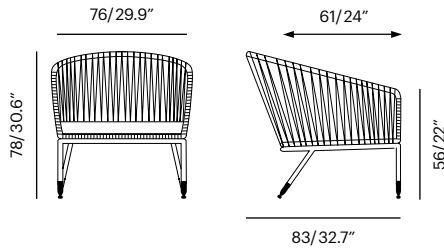

Table 7 Side / Coffee

2019-20 Price List
MSRP

Collection	Description	SKU	Materials	Unit Price
Club 7 Lounge Club 7 Stool Frame Options Available in 19 PC Colors with Lebello Ropetek®	Club 7 Lounge Brass/Stainless Tips 76 x 83 x 78 cm Seat D: 24"	c7l-bs (Brass) c7l-ss 54 lbs/0.22 m³ 	Ropetek® Frame Color	1595,00
	Club 7 Stool Brass/Stainless Tips 69 x 49 x 42 cm	cst7l-bs (Brass) cst7l-ss 54 lbs/0.22 m 	Ropetek® Frame Color	640,00

Club 7 Lounge

Club 7 Stool

Club 7 Rock -new Frame Options Available in 19 PC Colors with Lebello Ropetek®	Club 7 Rock Legs in Teak/ Oak Wood 76 x 90 x 78 cm Seat D : 24"	c7l-r 32.6 lbs/0.27 m³ 	Ropetek® Frame Color	1565,00
---	--	--------------------------------------	-------------------------	----------------