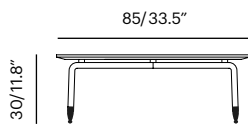

Collection	Description	SKU	Materials	Unit Price
Table 7 -new	Table 7 Side Brass Tips/Stainless Tips 50 x 50 x 30 cm Table H : 11.8"	c7t-st-bs (Brass) c7t-st-ss X lbs/0.15 m ³ 	Frame Color + Sandstone Volcano Granite Antracite	345,00 210,00 210,00 210,00
	Table 7 Coffee Brass Tips/Stainless Tips 85 x 85 x 30 cm Table H : 11.8"	c7t-ct-bs (Brass) c7t-ct-ss X lbs/0.27 m ³	Frame Color + Sandstone Volcano Granite Antracite	415,00 385,00 385,00 385,00
	Table 7 Horizon Brass Tips/Stainless Tips 135 x 75 x 30 cm Table H : 11.8"	c7t-ht-bs (Brass) c7t-ht-ss XX lbs/0.35 m ³	Frame Color + Sandstone Volcano Granite Antracite	485,00 470,00 470,00 470,00

Frame Options

Available in 19 PC Colors with 3 stone tops

Customisation

Custom table size are available

Table 7 Side

Table 7 Coffee

Table 7 Horizon