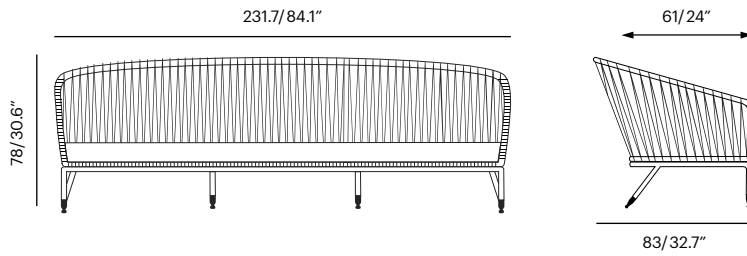

2019-20 Price List
MSRP

Collection	Description	SKU	Materials	Unit Price
Club 7 Sofa - 3 Seater -new	Club 7 Sofa 3 Brass/Stainless Tips 231.7 x 83 x 78 cm Seat D : 24"	c7s-3-bs (Brass) c7s-3-ss 52 lbs/0.91 m³	Frame Color Ropetek®	Call

Frame Options

Available in 19 PC Colors with
Lebello Ropetek®

Cushions/Pillows -new

For Club 7 Sofa 3 seater

Foam Insert

All cushions features Quick Dry Foam
Available in 4 fabrics groups

Fabric Group 4

Fabric is an exclusive fabric line
designed by Lebello

Made in Italy

C7 Sofa Seat	c7s-3-c-g2	Fabric G2	Call
Cushion (1)	c7s-3-c-g3	Fabric G3	Call
200 x 64 x 8 cm	c7s-3-c-g4	Fabric G4	Call
COM: 2.50 sqm	c7s-3-c-g5	Fabric G5	Call
C7 Sofa Back	c7s-3-cb-g2	Fabric G2	Call
Pillow (2)	c7s-3-cb-g3	Fabric G3	Call
60 x 50 x 6 cm	c7s-3-cb-g4	Fabric G4	Call
COM: 2.00 sqm	c7s-3-cb-g5	Fabric G5	Call
C7 Sofa Back	c7s-3-cb2-g2	Fabric G2	Call
Pillow 2 (Decor)	c7s-3-cb2-g3	Fabric G3	Call
45 x 40 x 6 cm	c7s-3-cb2-g4	Fabric G4	Call
COM: 1.50 sqm	c7s-3-cb2-g5	Fabric G5	Call