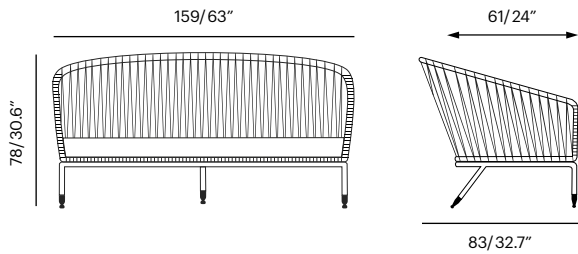

Table 7 Side / Coffee

2019-20 Price List
MSRP

Collection	Description	SKU	Materials	Unit Price
Club 7 Lounge Club 7 Stool Frame Options Available in 19 PC Colors with Lebello Ropetek®	Club 7 Lounge Brass/Stainless Tips 76 x 83 x 78 cm Seat D: 24"	c7l-bs (Brass) c7l-ss 54 lbs/0.22 m³ 	Ropetek® Frame Color	1595,00
	Club 7 Stool Brass/Stainless Tips 69 x 49 x 42 cm	cst7l-bs (Brass) cst7l-ss 54 lbs/0.22 m 	Ropetek® Frame Color	640,00

Club 7 Lounge

Club 7 Stool

Club 7 Rock -new Frame Options Available in 19 PC Colors with Lebello Ropetek®	Club 7 Rock Legs in Teak/ Oak Wood 76 x 90 x 78 cm Seat D : 24"	c7l-r 32.6 lbs/0.27 m³ 	Ropetek® Frame Color	1565,00
---	--	--------------------------------------	-------------------------	----------------

2019-20 Price List
MSRP

Collection	Description	SKU	Materials	Unit Price
Cushions/Pillows For Club 7 Series	C7 Lounge Seat	c7l-c-g2	Fabric G2	185,00
	Cushion	c7l-c-g3	Fabric G3	225,00
	63 x 64 x 9 cm	c7l-c-g4	Fabric G4	257,00
	COM: 1.30 sqm	c7l-c-g5	Fabric G5	260,00
Foam Insert All cushions features Quick Dry Foam Available in 4 fabrics groups				
Fabric G4 An exclusive fabric line designed by Lebello	C7 Lounge Back	c7l-cb-g2	Fabric G2	120,00
	Pillow	c7l-cb-g3	Fabric G3	135,00
	55 x 50 x 4 cm	c7l-cb-g4	Fabric G4	155,00
	COM: 0.60 sqm	c7l-cb-g5	Fabric G5	180,00
Made in Italy	C7 Lounge Back	c7l-cb2-g2	Fabric G2	74,00
	Pillow 2	c7l-cb2-g3	Fabric G3	95,00
	50 x 40 x 4 cm	c7l-cb2-g4	Fabric G4	108,00
	COM: 0.55 sqm	c7l-cb2-g5	Fabric G5	140,00
C7 Stool Cushion		cst7l-c-g2	Fabric G2	125,00
	63 x 49 x 9 cm	cst7l-c-g3	Fabric G3	140,00
	COM: 0.70 sqm	cst7l-c-g4	Fabric G4	160,00
		cst7l-c-g5	Fabric G5	180,00

2019-20 Price List
MSRP

Collection	Description	SKU	Materials	Unit Price
Club 7 Sofa -new Frame Options Available in 19 PC Colors with Lebelllo Ropetek®	Club 7 Sofa Brass/Stainless Tips 159 x 83 x 78 cm Seat D : 24"	c7s-bs (Brass) c7s-ss 52 lbs/0.91 m³ 	Frame Color Ropetek®	2625,00 