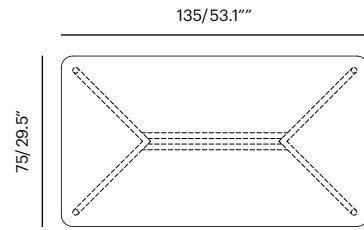

Collection	Description	SKU	Materials	Unit Price
Table 7 -new	Table 7 Side Brass Tips/Stainless Tips 50 x 50 x 30 cm Table H : 11.8"	c7t-st-bs (Brass) c7t-st-ss X lbs/0.15 m ³ 	Frame Color + Sandstone Volcano Granite Antracite	345,00 210,00 210,00 210,00
	Table 7 Coffee Brass Tips/Stainless Tips 85 x 85 x 30 cm Table H : 11.8"	c7t-ct-bs (Brass) c7t-ct-ss X lbs/0.27 m ³	Frame Color + Sandstone Volcano Granite Antracite	415,00 385,00 385,00 385,00
	Table 7 Horizon Brass Tips/Stainless Tips 135 x 75 x 30 cm Table H : 11.8"	c7t-ht-bs (Brass) c7t-ht-ss XX lbs/0.35 m ³	Frame Color + Sandstone Volcano Granite Antracite	485,00 470,00 470,00 470,00

Frame Options

Available in 19 PC Colors with 3 stone tops

Customisation

Custom table size are available

Table 7 Side

Table 7 Coffee

Table 7 Horizon