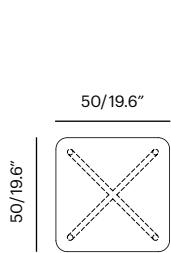

Collection	Description	SKU	Materials	Unit Price
Table 7 -new	Table 7 Side Brass Tips/Stainless Tips 50 x 50 x 30 cm Table H : 11.8"	c7t-st-bs (Brass) c7t-st-ss X lbs/0.15 m³ 	Frame Color + Sandstone Volcano Granite Antracite	345,00 210,00 210,00 210,00
	Table 7 Coffee Brass Tips/Stainless Tips 85 x 85 x 30 cm Table H : 11.8"	c7t-ct-bs (Brass) c7t-ct-ss X lbs/0.27 m³	Frame Color + Sandstone Volcano Granite Antracite	415,00 385,00 385,00 385,00
	Table 7 Horizon Brass Tips/Stainless Tips 135 x 75 x 30 cm Table H : 11.8"	c7t-ht-bs (Brass) c7t-ht-ss XX lbs/0.35 m³	Frame Color + Sandstone Volcano Granite Antracite	485,00 470,00 470,00 470,00

Frame Options

Available in 19 PC Colors with 3 stone tops

Customisation

Custom table size are available

Table 7 Side