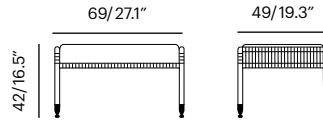

Club 7 Stool