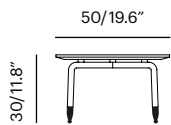

Collection	Description	SKU	Materials	Unit Price
Table 7 -new	Table 7 Side Brass Tips/Stainless Tips 50 x 50 x 30 cm Table H : 11.8"	c7t-st-bs (Brass) c7t-st-ss X lbs/0.15 m ³ 	Frame Color + Sandstone Volcano Granite Antracite	345,00 210,00 210,00 210,00
	Table 7 Coffee Brass Tips/Stainless Tips 85 x 85 x 30 cm Table H : 11.8"	c7t-ct-bs (Brass) c7t-ct-ss X lbs/0.27 m ³	Frame Color + Sandstone Volcano Granite Antracite	415,00 385,00 385,00 385,00
	Table 7 Horizon Brass Tips/Stainless Tips 135 x 75 x 30 cm Table H : 11.8"	c7t-ht-bs (Brass) c7t-ht-ss XX lbs/0.35 m ³	Frame Color + Sandstone Volcano Granite Antracite	485,00 470,00 470,00 470,00

Frame Options

Available in 19 PC Colors with 3 stone tops

Customisation

Custom table size are available

Table 7 Side

Table 7 Coffee

Table 7 Horizon