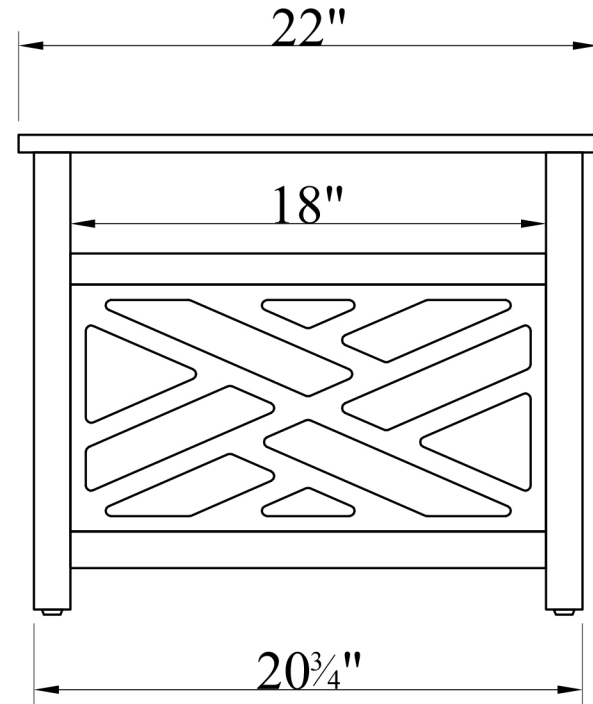

# SIDE VIEW

- END TABLE W/ 1 SHELF & PULL OUT TRAY SHELF

FRONT VIEW

SIDE VIEW

- COFFEE TABLE 36" x 22" W/ 1 DRAWER