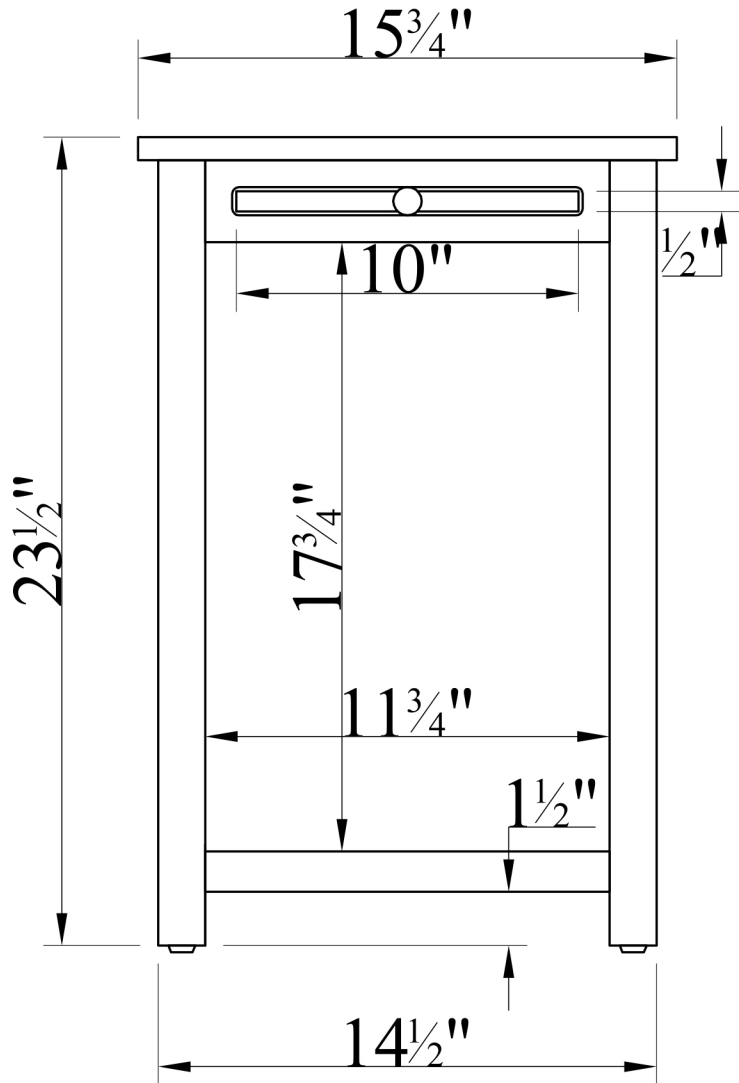

# FRONT VIEW

# SIDE VIEW

- END TABLE W/ 1 SHELF & PULL OUT TRAY SHELF

FRONT VIEW

SIDE VIEW

- COFFEE TABLE 36" x 22" W/ 1 DRAWER