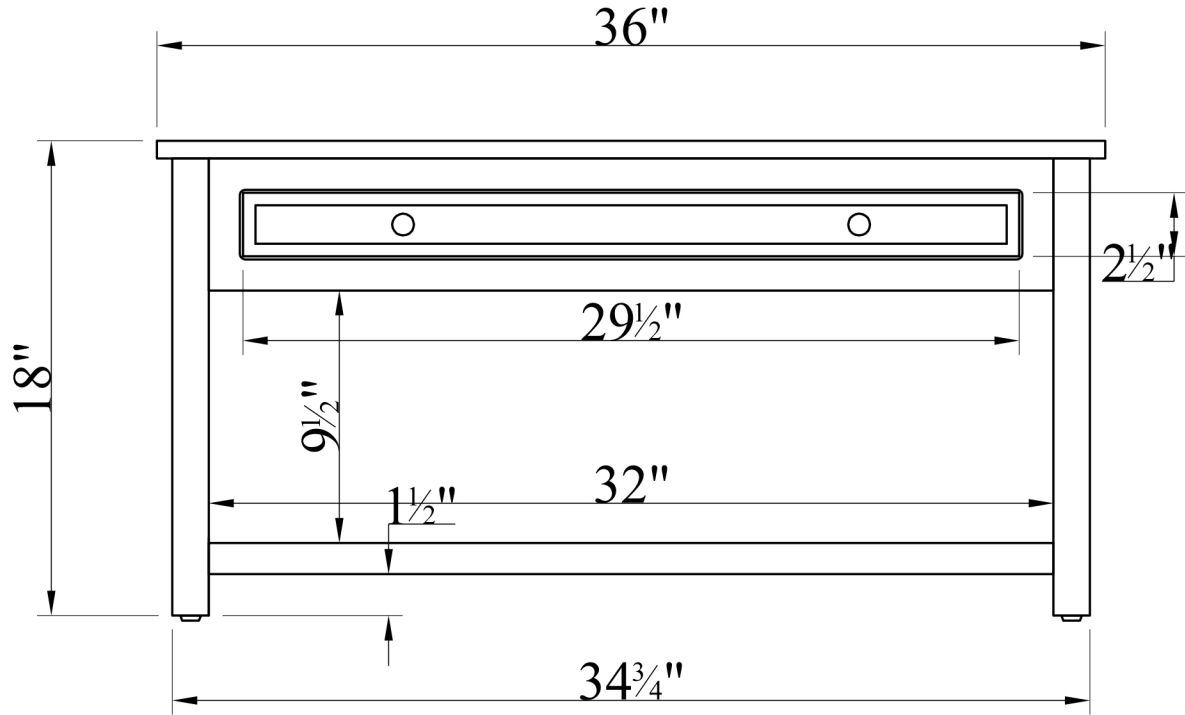

# SIDE VIEW

- END TABLE W/ 1 SHELF & PULL OUT TRAY SHELF

FRONT VIEW

SIDE VIEW

- COFFEE TABLE 36" x 22" W/ 1 DRAWER