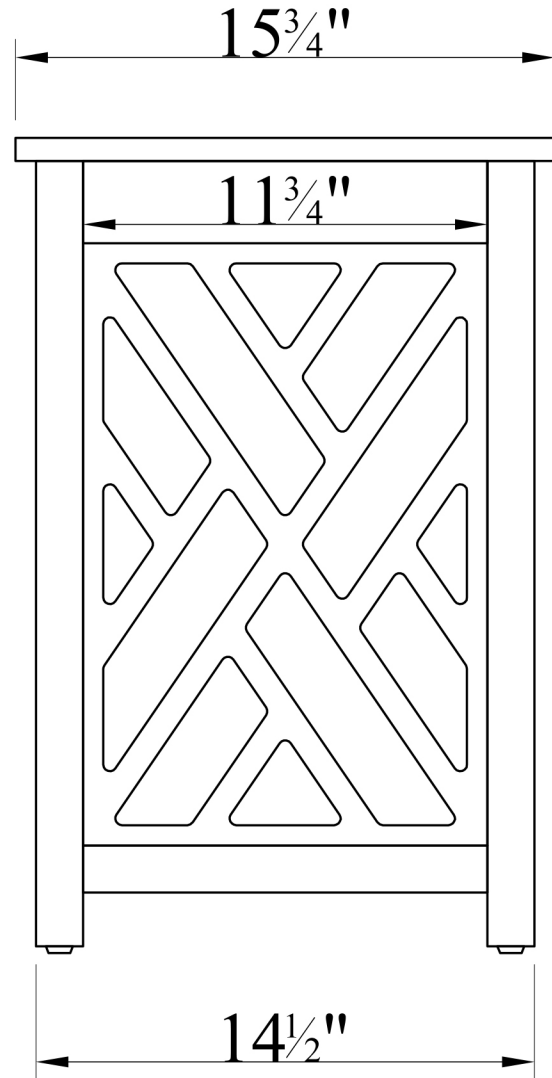

# FRONT VIEW

# SIDE VIEW

- END TABLE W/ 1 SHELF & PULL OUT TRAY SHELF

FRONT VIEW

SIDE VIEW

- COFFEE TABLE 36" x 22" W/ 1 DRAWER