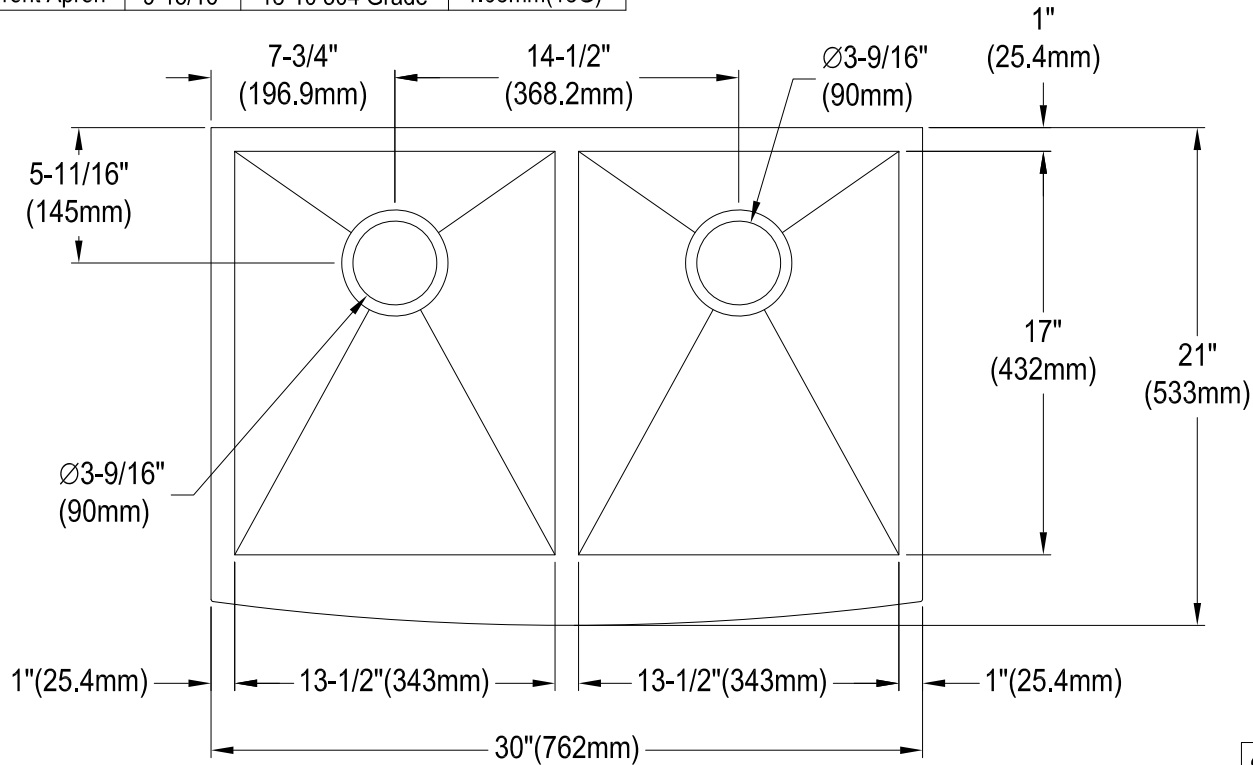

# GKUDF302110

Stainless Steel Farmhouse Double Bowl Kitchen Sink, (L)30" X (W)21" X (D)10-1/4"

	Depth	SS Type	Thickness
Sink Body	10-1/4"	18-10 304 Grade	1.05mm(18G)
Front Apron	9-15/16"	18-10 304 Grade	1.05mm(18G)