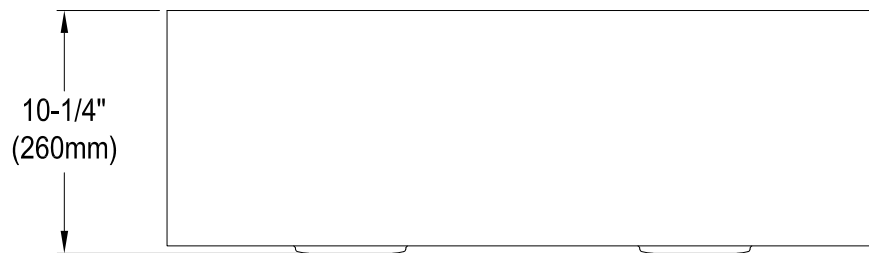

# GKUDF302110

Stainless Steel Farmhouse Double Bowl Kitchen Sink, (L)30" X (W)21" X (D)10-1/4"

	Depth	SS Type	Thickness
Sink Body	10-1/4"	18-10 304 Grade	1.05mm(18G)
Front Apron	9-15/16"	18-10 304 Grade	1.05mm(18G)