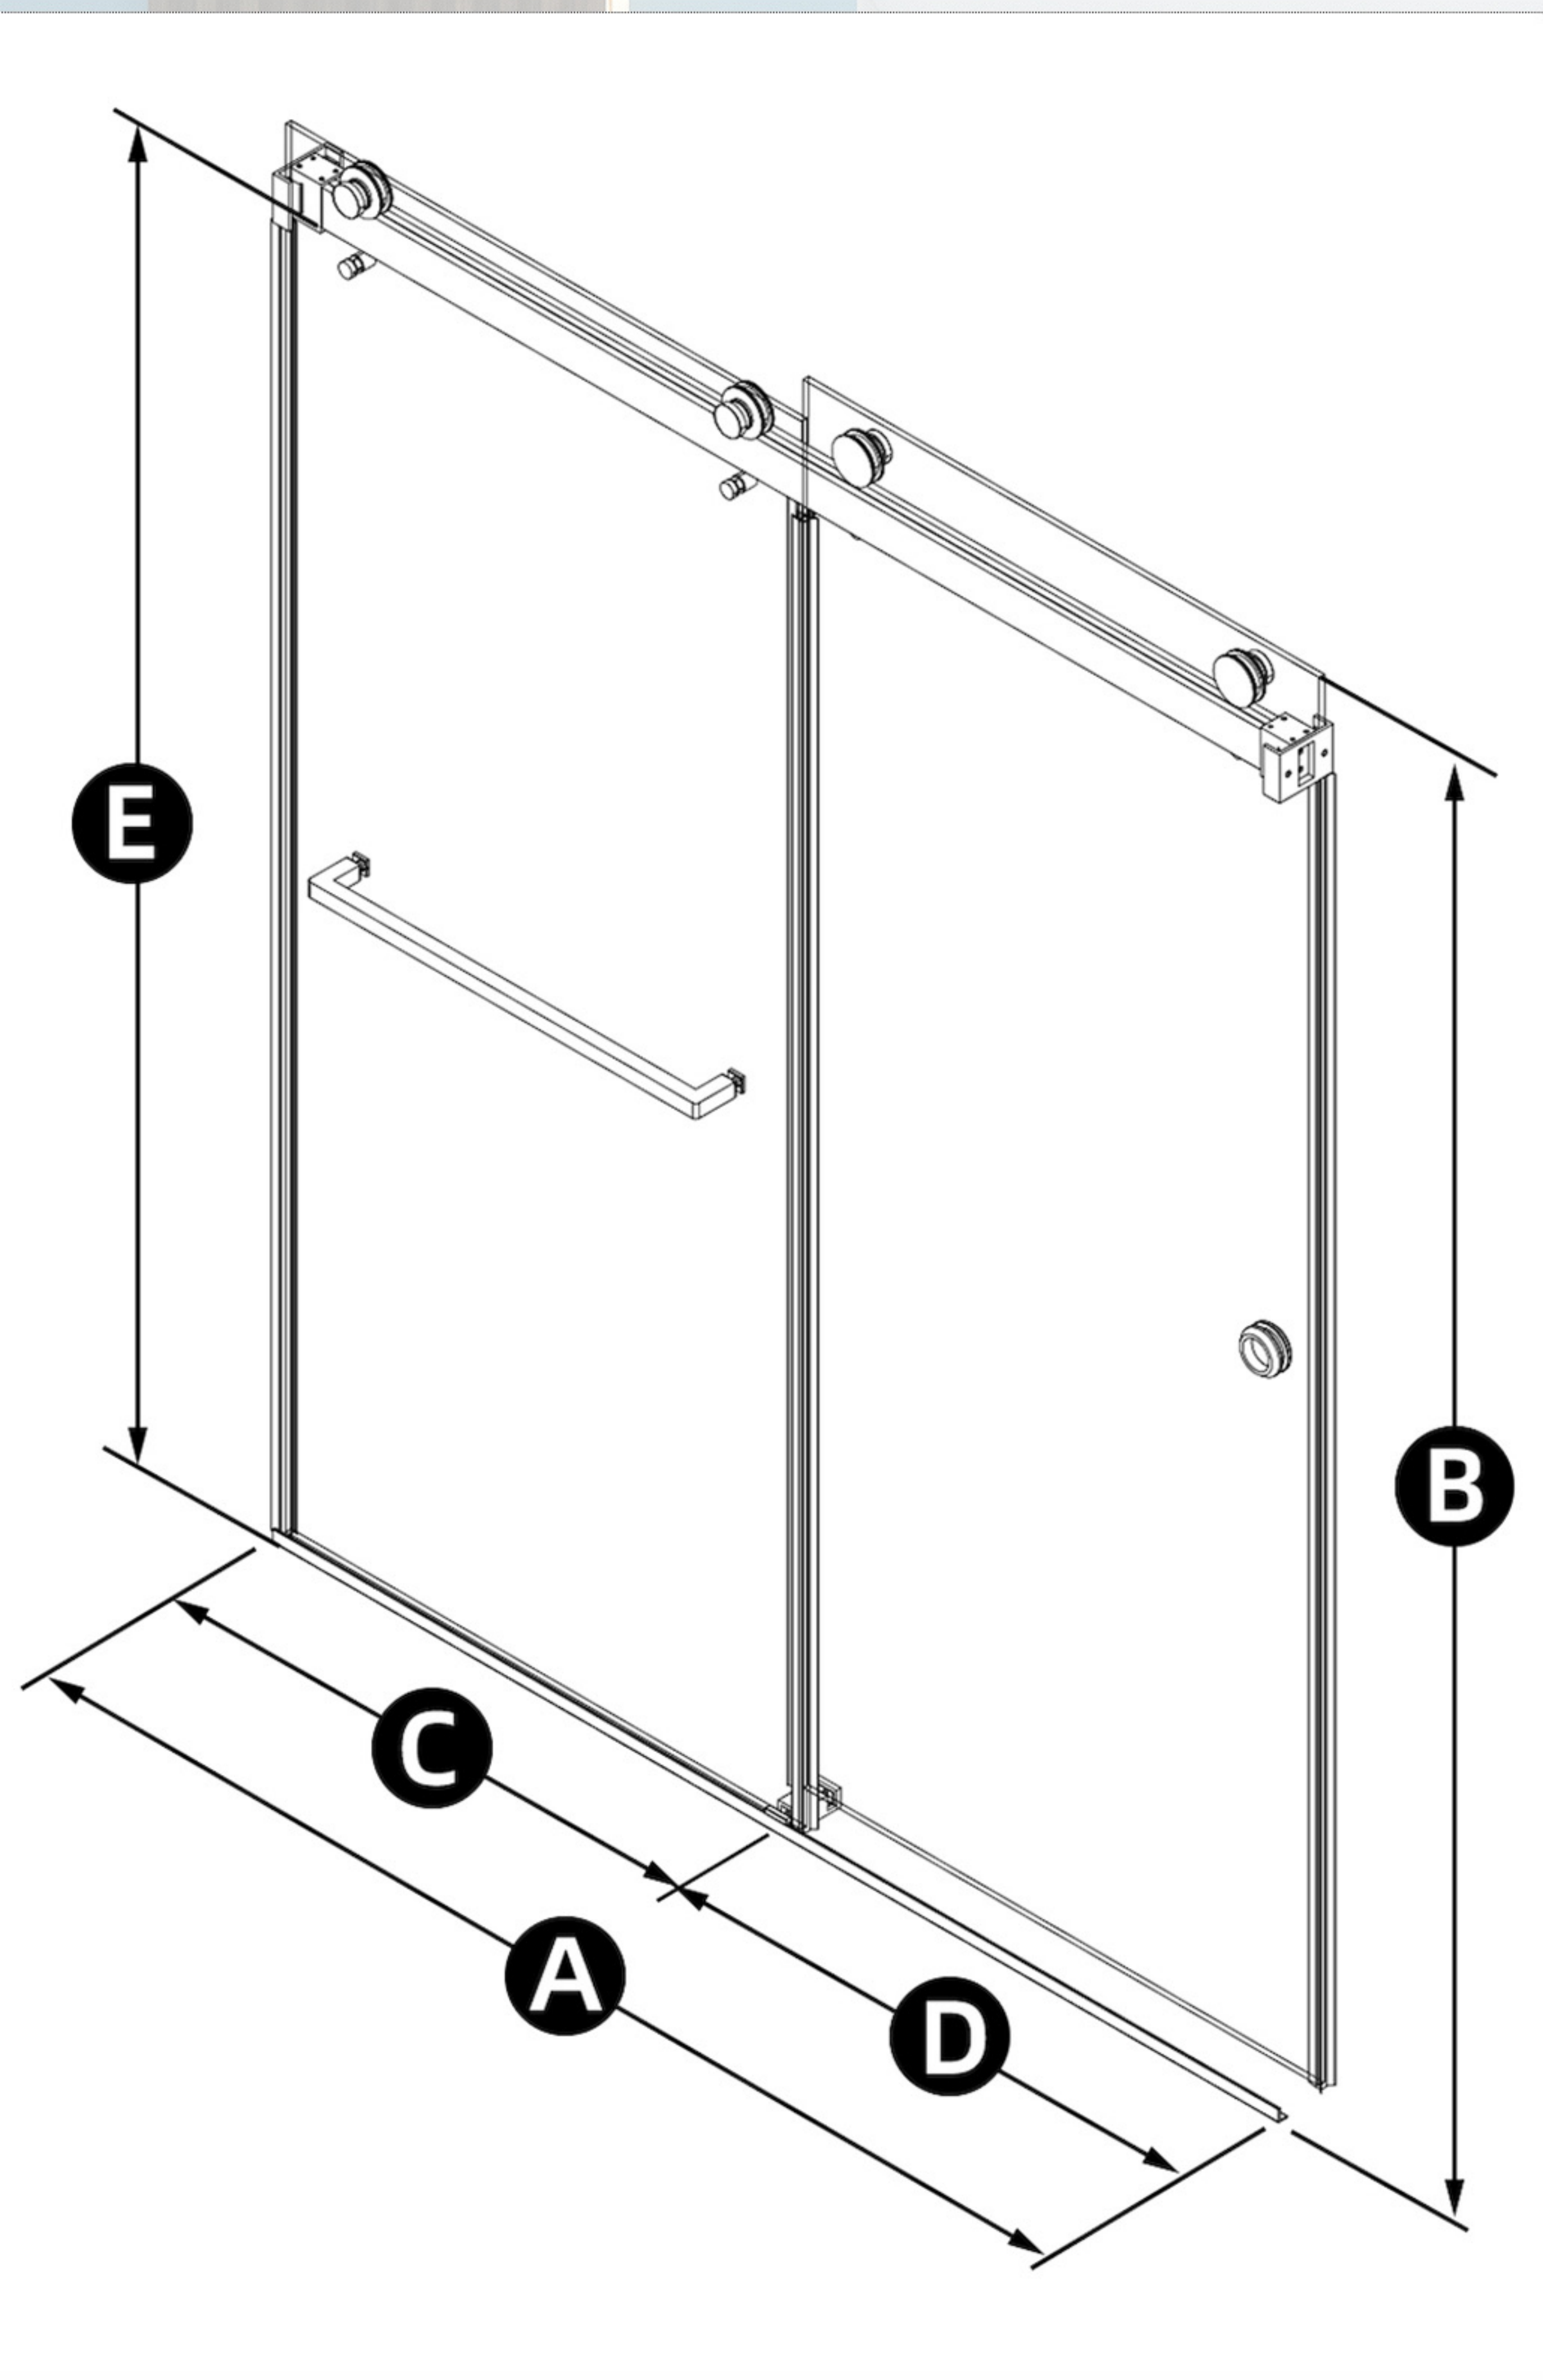

OVERALL DIMENSIONS

A: Shower Door Width

55"-59"

B: Shower Door Height

72"

C: Walk-in Width

29 1/2"

D: Walk-in Width

29 1/2"

E: Walkthrough Opening Height

67 1/8"