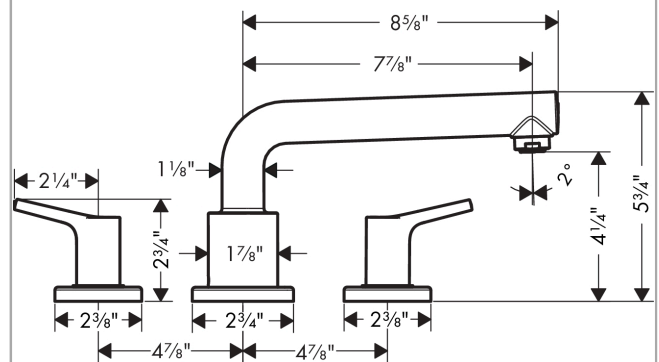

**Talis S**  
**3-Hole Roman Tub Set Trim**  
 Finishes : **chrome** Part no. : **72415001**

**Description**

**Features**

- 90° ceramic valves

**Item details**

List Price \$ 433.00

**Compliance**

**Product image**

**Scale drawing**

**Talis S**  
**3-Hole Roman Tub Set Trim**  
 Finishes : **chrome** Part no. : **72415001**

Exploded drawing

Year of production: >11/16

**Talis S**

**3-Hole Roman Tub Set Trim**

Finishes : **chrome** Part no. : **72415001**

**Spare parts list**

Year of production: >11/16

Pos.	Description	Part no.	Price	PU
1	spout cpl.	92784000	-	1
2	hollow set screw M6x6	97660000	-	1
3	aerator M24x1 (30 l/min)	96512000	-	1
4	escutcheon Ø 70 mm	97779000	-	1
5	adapter for spout	88512000	-	1
6	O-Ring 23x2,5	98183000	-	1
7	O-ring 21x2,5	98211000	-	1
8	handle	92781000	-	1
9	handle fixing set	94184000	-	1
10	set of color-rings cold / hot water	96299000	-	1
11	escutcheon	31098000	-	1
12	flat seal	98749000	-	1