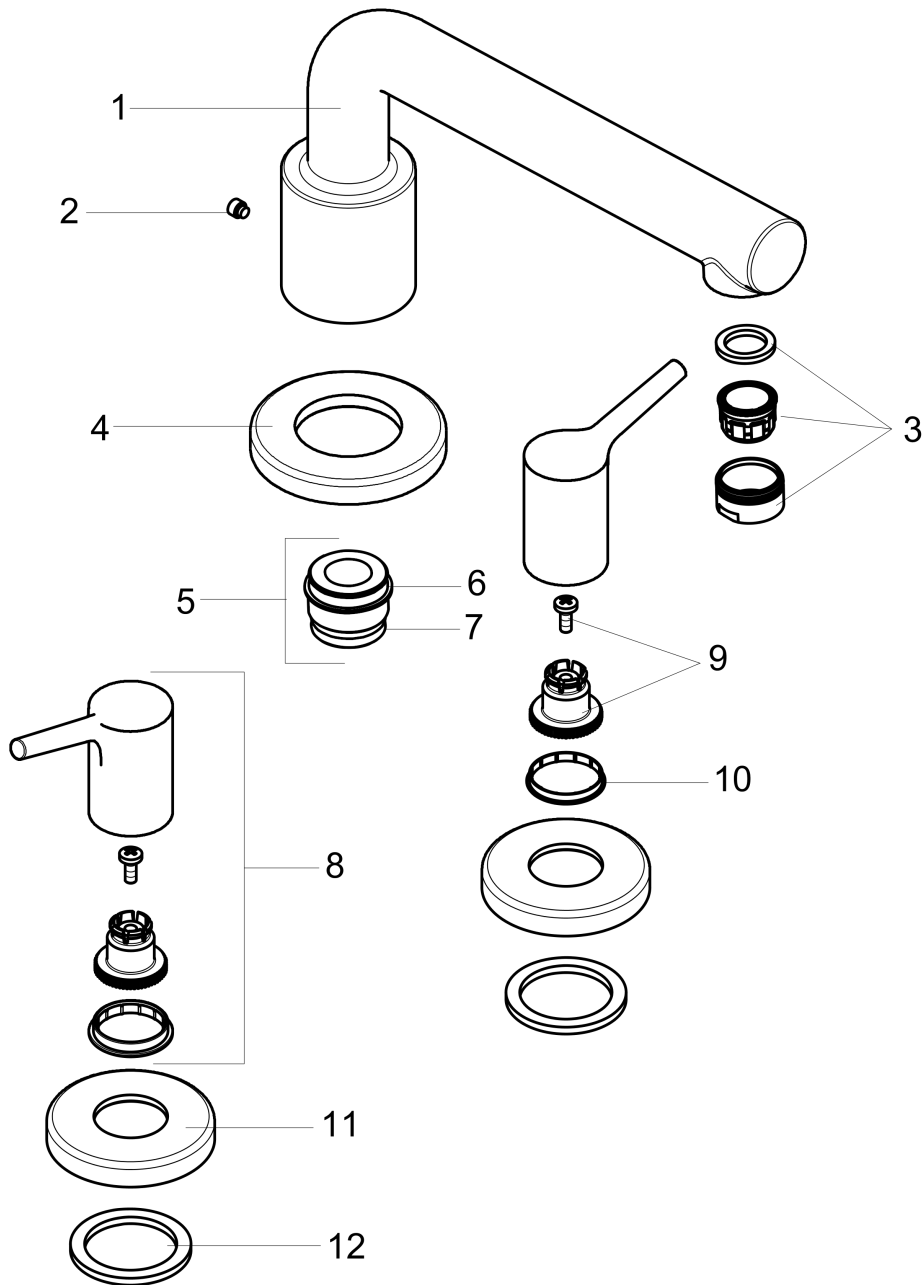

**Talis S**  
**3-Hole Roman Tub Set Trim**  
 Finishes : **chrome** Part no. : **72415001**

**Description**

**Features**

- 90° ceramic valves

**Item details**

List Price \$ 433.00

**Compliance**

**Product image**

**Scale drawing**

**Talis S**  
**3-Hole Roman Tub Set Trim**  
 Finishes : **chrome** Part no. : **72415001**

Exploded drawing

Year of production: >11/16

**Talis S**

**3-Hole Roman Tub Set Trim**

Finishes : **chrome** Part no. : **72415001**

**Spare parts list**

Year of production: >11/16

Pos.	Description	Part no.	Price	PU
1	spout cpl.	92784000	-	1
2	hollow set screw M6x6	97660000	-	1
3	aerator M24x1 (30 l/min)	96512000	-	1
4	escutcheon Ø 70 mm	97779000	-	1
5	adapter for spout	88512000	-	1
6	O-Ring 23x2,5	98183000	-	1
7	O-ring 21x2,5	98211000	-	1
8	handle	92781000	-	1
9	handle fixing set	94184000	-	1
10	set of color-rings cold / hot water	96299000	-	1
11	escutcheon	31098000	-	1
12	flat seal	98749000	-	1