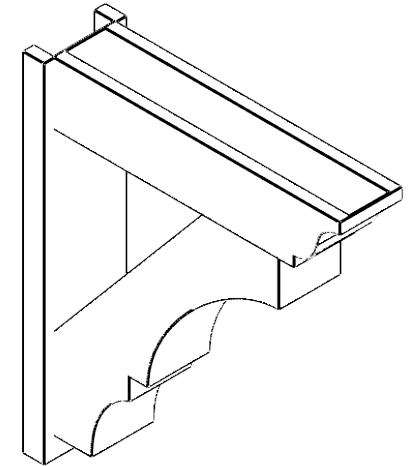

ITEM NUMBER: OUTUROC060X080X30000X34000X060X020X060BOA04RCPR

6"W TOP X 8"W BACK X 30"D X 34"H X 6"T TOP X 2"T BACK TIMBERTHANE ROUGH CEDAR BALBOA FAUX WOOD OPEN OUTLOOKER, TRADITIONAL TOP AND BLOCK BACK, 6"W CLOSED BRACE, PRIMED TAN

EKENA MILLWORK
2300 WEST MAIN ST.
CLARKSVILLE, TX 75426
TOLL FREE: 866-607-0453
WWW.EKENAMILLWORK.COM

NOTES

1. INSTALLATION TO BE COMPLETED IN ACCORDANCE WITH MANUFACTURER'S SPECIFICATIONS.
2. DRAWING MAY NOT BE TO SCALE
3. THIS DRAWING IS INTENDED FOR DESIGN AND PLANNING PURPOSES ONLY.
4. ALL INFORMATION CONTAINED HEREIN WAS CURRENT AT THE TIME OF DEVELOPMENT BUT MUST BE REVIEWED AND APPROVED BY THE PRODUCT MANUFACTURER TO BE CONSIDERED ACCURATE.
5. TIMBERTHANE ARCHITECTURAL PRODUCTS ARE MADE FROM HIGH DENSITY URETHANE AND COME FACTORY PRIMED