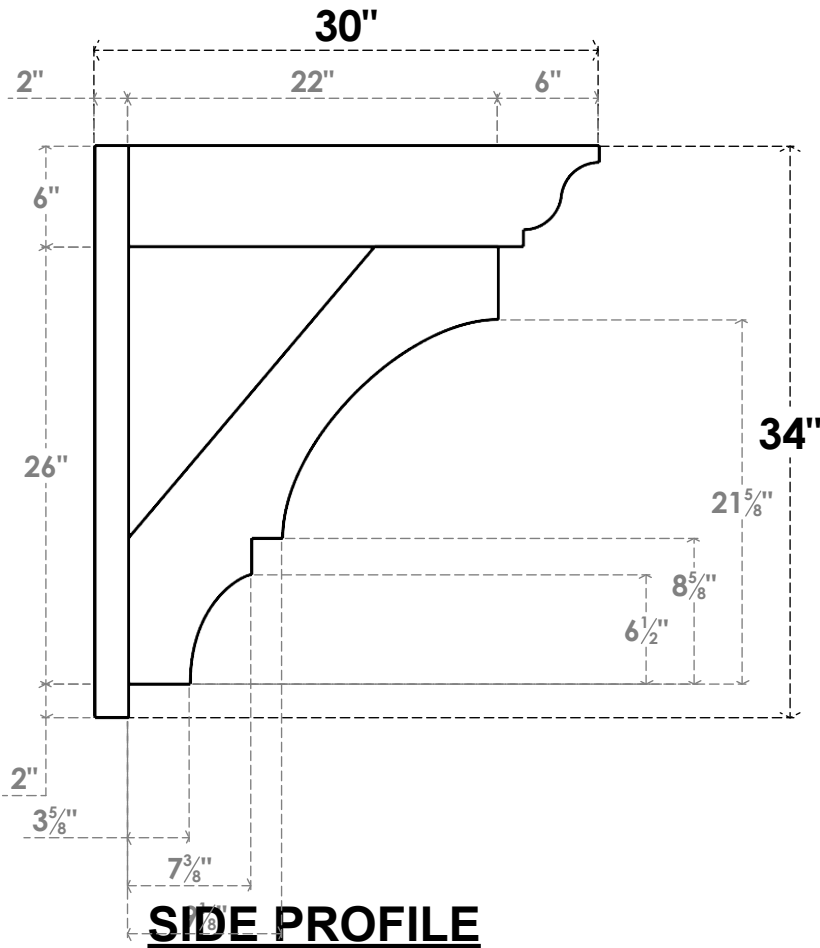

ITEM NUMBER: OUTUROC060X080X30000X34000X060X020X060BOA04RCPR

6"W TOP X 8"W BACK X 30"D X 34"H X 6"T TOP X 2"T BACK TIMBERTHANE ROUGH CEDAR BALBOA FAUX WOOD OPEN OUTLOOKER, TRADITIONAL TOP AND BLOCK BACK, 6"W CLOSED BRACE, PRIMED TAN