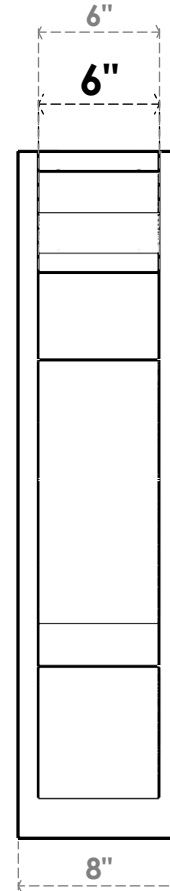

ITEM NUMBER: OUTUROC060X080X30000X34000X060X020X060BOA04RCPR

6"W TOP X 8"W BACK X 30"D X 34"H X 6"T TOP X 2"T BACK TIMBERTHANE ROUGH CEDAR BALBOA FAUX WOOD OPEN OUTLOOKER, TRADITIONAL TOP AND BLOCK BACK, 6"W CLOSED BRACE, PRIMED TAN

EKENA MILLWORK
2300 WEST MAIN ST.
CLARKSVILLE, TX 75426
TOLL FREE: 866-607-0453
WWW.EKENAMILLWORK.COM

NOTES

1. INSTALLATION TO BE COMPLETED IN ACCORDANCE WITH MANUFACTURER'S SPECIFICATIONS.
2. DRAWING MAY NOT BE TO SCALE
3. THIS DRAWING IS INTENDED FOR DESIGN AND PLANNING PURPOSES ONLY.
4. ALL INFORMATION CONTAINED HEREIN WAS CURRENT AT THE TIME OF DEVELOPMENT BUT MUST BE REVIEWED AND APPROVED BY THE PRODUCT MANUFACTURER TO BE CONSIDERED ACCURATE.
5. TIMBERTHANE ARCHITECTURAL PRODUCTS ARE MADE FROM HIGH DENSITY URETHANE AND COME FACTORY PRIMED