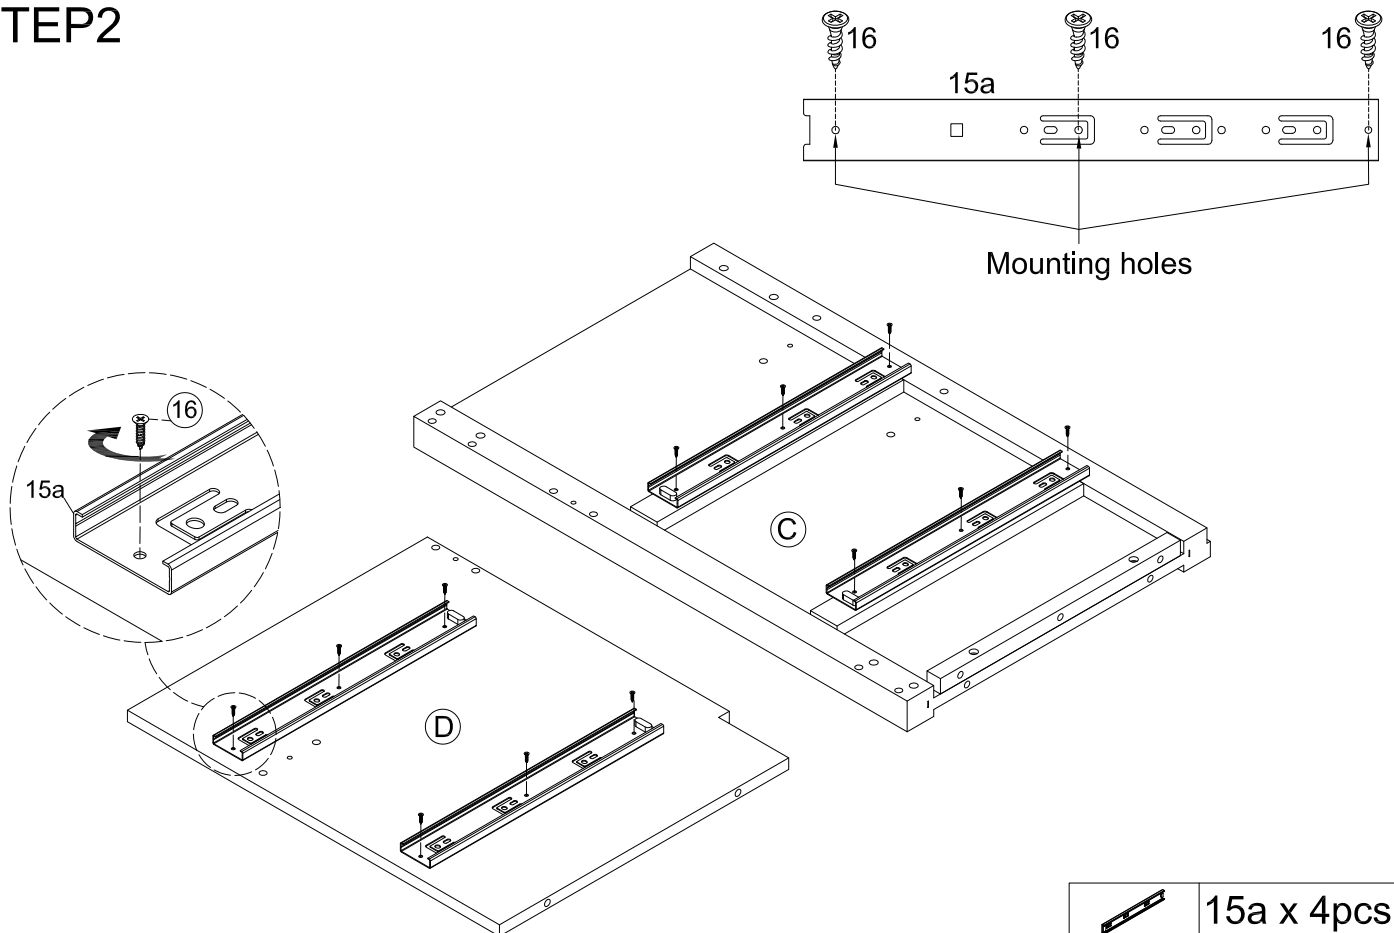

WF317773AAK

PACKAGE CONTENTS

PART	DESCRIPTION	QTY	PART	DESCRIPTION	QTY
A	Sink	X1	P	Drawer Back Panel	X1
B	Left Side Board	X1	Q	Drawer Bottom Panel	X1
C	Right Side Board	X1	R	Drawer Front Panel	X1
D	Middle Panel	X1	S	Drawer Left Panel	X1
E	Bottom Board	X1	T	Drawer Right Panel	X1
F	Back Upper Rail	X1	U	Drawer Back Panel	X1
G	Back Lower Rail	X1	V	Drawer Bottom Panel	X1
H	Back Middle Panel	X1	W	Door	X1
I	Front Lower Cornet panel	X1	W1	Left shelf panel	X1
K	Front Upper Rail	X1	W2	Right shelf panel	X1
L	Front Lower Cornet panel	X1	W3	upper shelf frame	X1
M	Drawer Front Panel	X1	W4	Middle Shelf panel	X1
N	Drawer Left Panel	X1	W5	Lower Shelf panel	X1
O	Drawer Right Panel	X1			

HARDWARE CONTENTS

1  Ø8*30mm 26+2PCS	2  Ø6*30mm 24+2PCS	3  Ø6*33mm 35+2PCS	4  Ø15*9mm 35+2PCS
5  Ø4*25mm 3PCS	6  D7*Ø3.5*12mm 12+1PCS	7  2PCS	8  1/4"*25mm 20+2PCS
9  3/18"*20mm 6PCS	10  6PCS	11  1PC	12  Ø3*15mm 2PCS
13  1PC	14  Ø3*12mm 1PC	15  2SET	16  Ø3*10mm 24+2PCS

STEP1

	16 x 2SET
---	-----------

STEP2

	15a x 4pcs
	16 x 12pcs

STEP3

	15b x 2pcs
	16 x 6pcs

STEP4

	15b x 2pcs
	16 x 6pcs

STEP5

	1 x 8pcs
---	----------

STEP6

	11 x 1pc
	12 x 2pcs
	1 x 12pcs

STEP 7

	1 x 4pcs
	3 x 4pcs

STEP 8

	1 x 2pcs
	3 x 2pcs