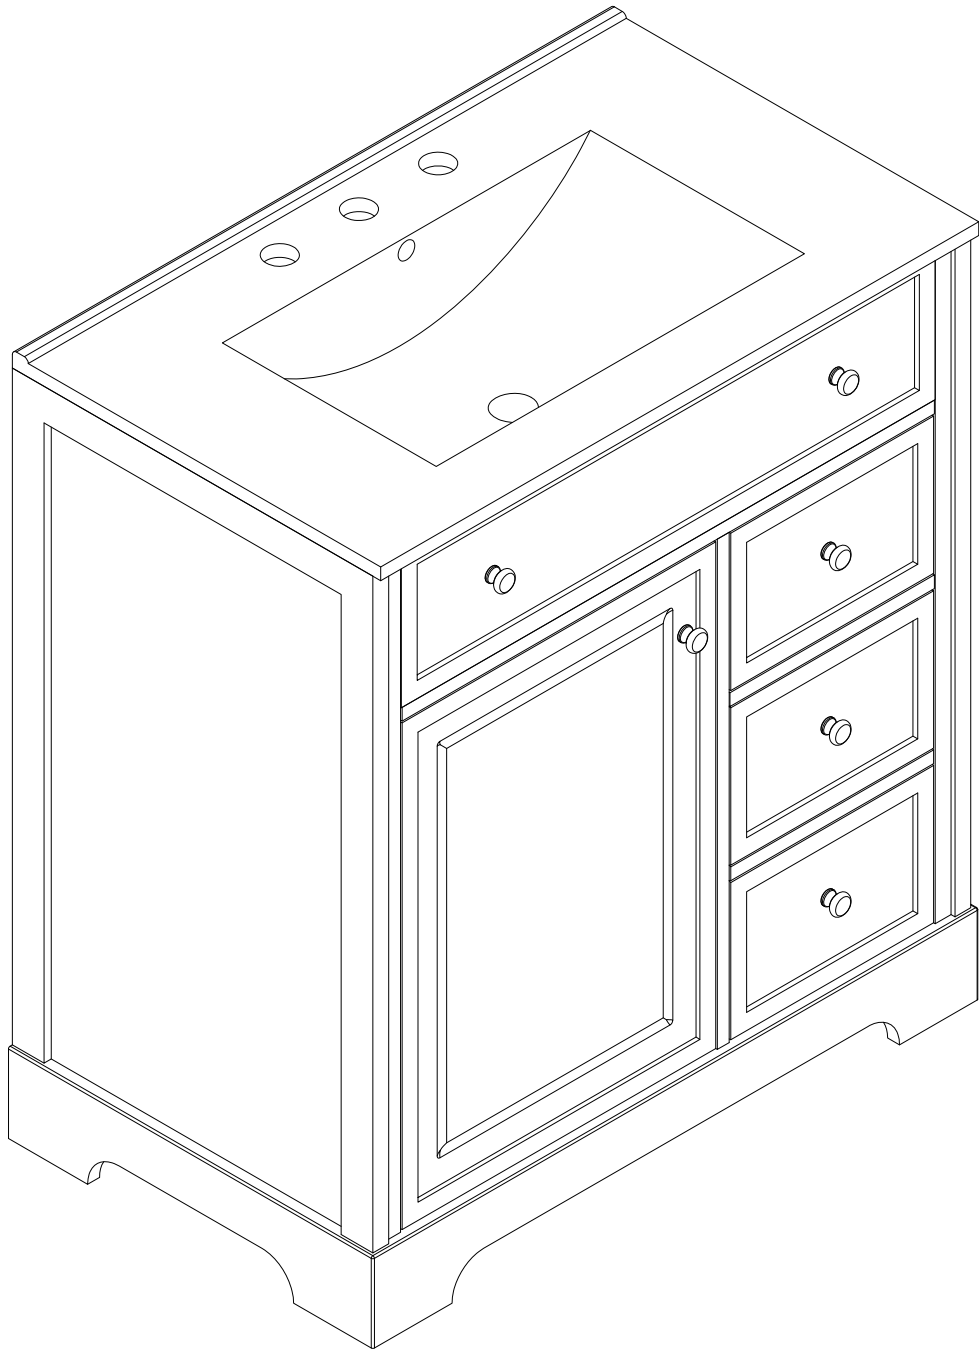

WF317773AAK

PACKAGE CONTENTS

PART	DESCRIPTION	QTY	PART	DESCRIPTION	QTY
A	Sink	X1	P	Drawer Back Panel	X1
B	Left Side Board	X1	Q	Drawer Bottom Panel	X1
C	Right Side Board	X1	R	Drawer Front Panel	X1
D	Middle Panel	X1	S	Drawer Left Panel	X1
E	Bottom Board	X1	T	Drawer Right Panel	X1
F	Back Upper Rail	X1	U	Drawer Back Panel	X1
G	Back Lower Rail	X1	V	Drawer Bottom Panel	X1
H	Back Middle Panel	X1	W	Door	X1
I	Front Lower Cornet panel	X1	W1	Left shelf panel	X1
K	Front Upper Rail	X1	W2	Right shelf panel	X1
L	Front Lower Cornet panel	X1	W3	upper shelf frame	X1
M	Drawer Front Panel	X1	W4	Middle Shelf panel	X1
N	Drawer Left Panel	X1	W5	Lower Shelf panel	X1
O	Drawer Right Panel	X1			

HARDWARE CONTENTS

1  Ø8*30mm 26+2PCS	2  Ø6*30mm 24+2PCS	3  Ø6*33mm 35+2PCS	4  Ø15*9mm 35+2PCS
5  Ø4*25mm 3PCS	6  D7*Ø3.5*12mm 12+1PCS	7  2PCS	8  1/4"*25mm 20+2PCS
9  3/18"*20mm 6PCS	10  6PCS	11  1PC	12  Ø3*15mm 2PCS
13  1PC	14  Ø3*12mm 1PC	15  2SET	16  Ø3*10mm 24+2PCS