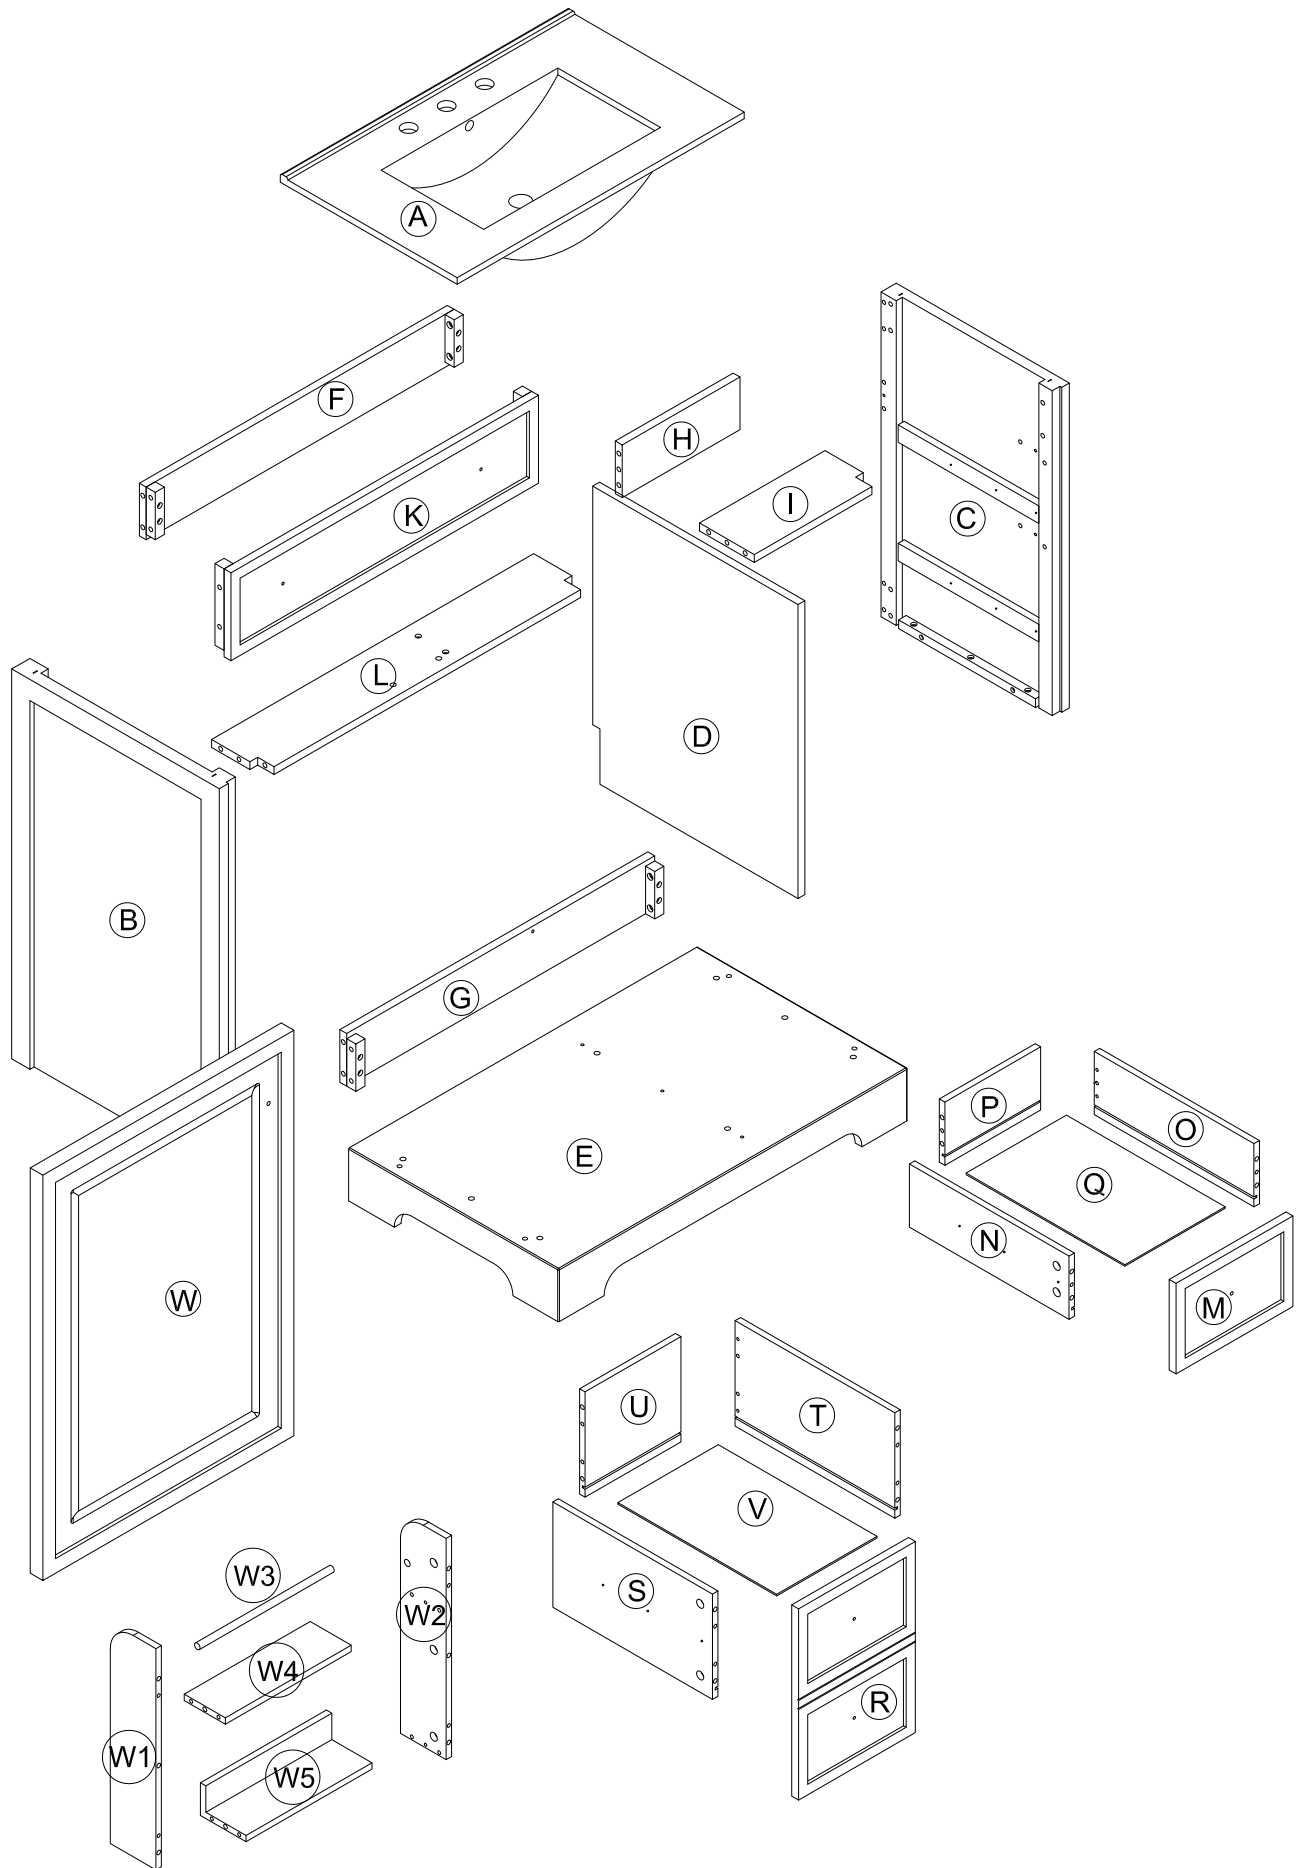

WF317773AAK

PACKAGE CONTENTS

PART	DESCRIPTION	QTY	PART	DESCRIPTION	QTY
A	Sink	X1	P	Drawer Back Panel	X1
B	Left Side Board	X1	Q	Drawer Bottom Panel	X1
C	Right Side Board	X1	R	Drawer Front Panel	X1
D	Middle Panel	X1	S	Drawer Left Panel	X1
E	Bottom Board	X1	T	Drawer Right Panel	X1
F	Back Upper Rail	X1	U	Drawer Back Panel	X1
G	Back Lower Rail	X1	V	Drawer Bottom Panel	X1
H	Back Middle Panel	X1	W	Door	X1
I	Front Lower Cornet panel	X1	W1	Left shelf panel	X1
K	Front Upper Rail	X1	W2	Right shelf panel	X1
L	Front Lower Cornet panel	X1	W3	upper shelf frame	X1
M	Drawer Front Panel	X1	W4	Middle Shelf panel	X1
N	Drawer Left Panel	X1	W5	Lower Shelf panel	X1
O	Drawer Right Panel	X1			

HARDWARE CONTENTS

1  Ø8*30mm 26+2PCS	2  Ø6*30mm 24+2PCS	3  Ø6*33mm 35+2PCS	4  Ø15*9mm 35+2PCS
5  Ø4*25mm 3PCS	6  D7*Ø3.5*12mm 12+1PCS	7  2PCS	8  1/4"*25mm 20+2PCS
9  3/18"*20mm 6PCS	10  6PCS	11  1PC	12  Ø3*15mm 2PCS
13  1PC	14  Ø3*12mm 1PC	15  2SET	16  Ø3*10mm 24+2PCS

STEP1

	16 x 2SET
---	-----------

STEP2

	15a x 4pcs
	16 x 12pcs

STEP3

	15b x 2pcs
	16 x 6pcs

STEP4

	15b x 2pcs
	16 x 6pcs

STEP5

	1 x 8pcs
---	----------

STEP6

	11 x 1pc
	12 x 2pcs
	1 x 12pcs

STEP 7

	1 x 4pcs
	3 x 4pcs

STEP 8

	1 x 2pcs
	3 x 2pcs