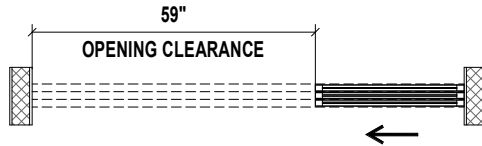

CLOSED POSITION

OPEN POSITION 1

OPEN POSITION 2

TOP VIEW

SIDE VIEW

FRONT VIEW

3D VIEW

Aluminum Frame
FTS Frame Size: 1 1/2"

- Finish:**
- Black - SD9080FR3BK
 - Charcoal - SD9080FR3CH
 - Silver - SD9080FR3SL
 - Walnut - SD9080FR3WH
 - Wenge - SD9080FR3WN
 - White - SD9080FR3WT

Glass: Frosted

3 - PANEL FROSTED GLASS SLIDING CLOSET DOOR 90" X 80"