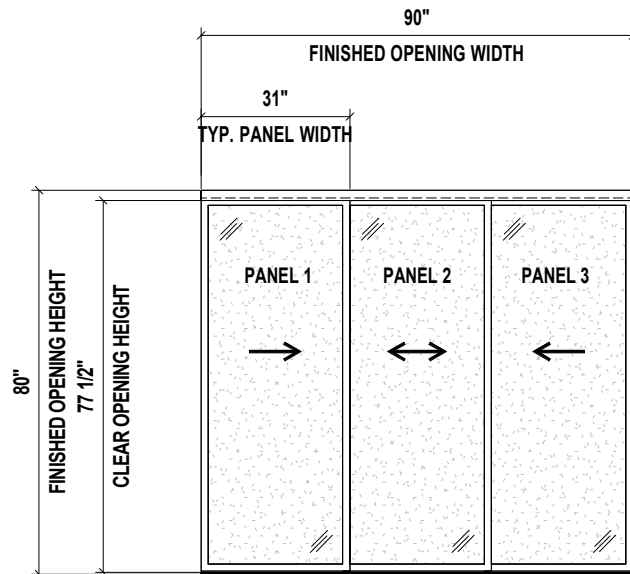

CLOSED POSITION

OPEN POSITION 1

OPEN POSITION 2

TOP VIEW

SIDE VIEW

FRONT VIEW

3D VIEW

Aluminum Frame
FTS Frame Size: 1 1/2"

- Finish:**
- Black - SD9080FR3BK
 - Charcoal - SD9080FR3CH
 - Silver - SD9080FR3SL
 - Walnut - SD9080FR3WH
 - Wenge - SD9080FR3WN
 - White - SD9080FR3WT

Glass: Frosted

3 - PANEL FROSTED GLASS SLIDING CLOSET DOOR 90" X 80"