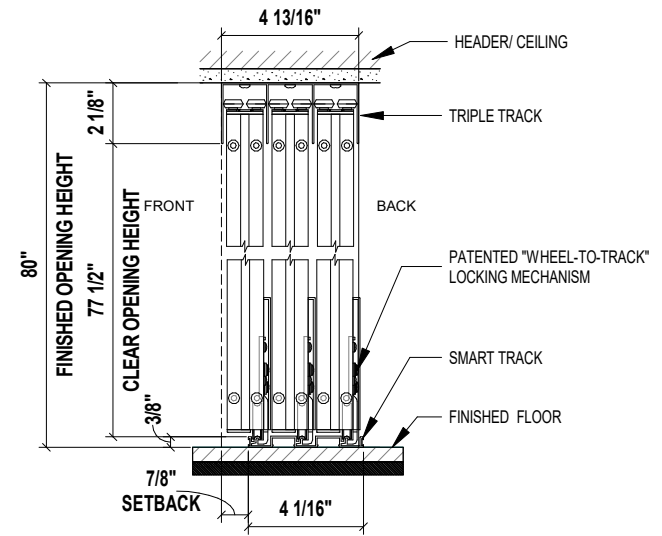

CLOSED POSITION

OPEN POSITION 1

OPEN POSITION 2

TOP VIEW

SIDE VIEW

FRONT VIEW

3D VIEW

Aluminum Frame
FTS Frame Size: 1 1/2"

- Finish:**
- Black - SD9080FR3BK
 - Charcoal - SD9080FR3CH
 - Silver - SD9080FR3SL
 - Walnut - SD9080FR3WH
 - Wenge - SD9080FR3WN
 - White - SD9080FR3WT

Glass: Frosted

3 - PANEL FROSTED GLASS SLIDING CLOSET DOOR 90" X 80"