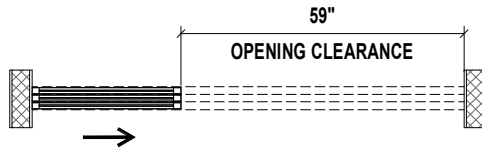

CLOSED POSITION

OPEN POSITION 1

OPEN POSITION 2

TOP VIEW

SIDE VIEW

FRONT VIEW

3D VIEW

Aluminum Frame
FTS Frame Size: 1 1/2"