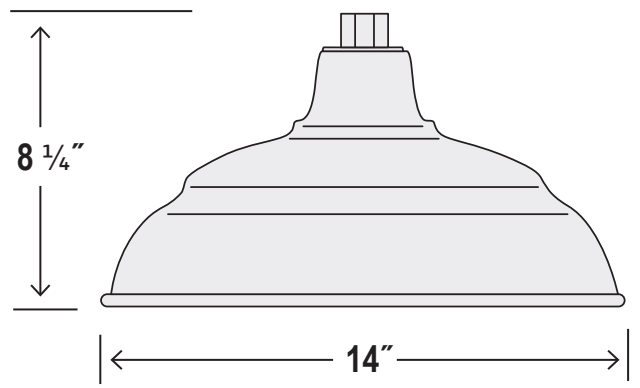

**14" WAREHOUSE SHADE
INCLUDES:
CANOPY,
3 - 12" STEMS
2 - STEM COUPLERS**

3 Stems &
2 Couplers
to make
12", 24" or
36" Stem

14" Warehouse Shade Dimensions

12" Stem Dimensions

ID: $\frac{3}{4}"$

Canopy Dimensions

Coupler Dimensions

Accepts $\frac{3}{4}"$ stem