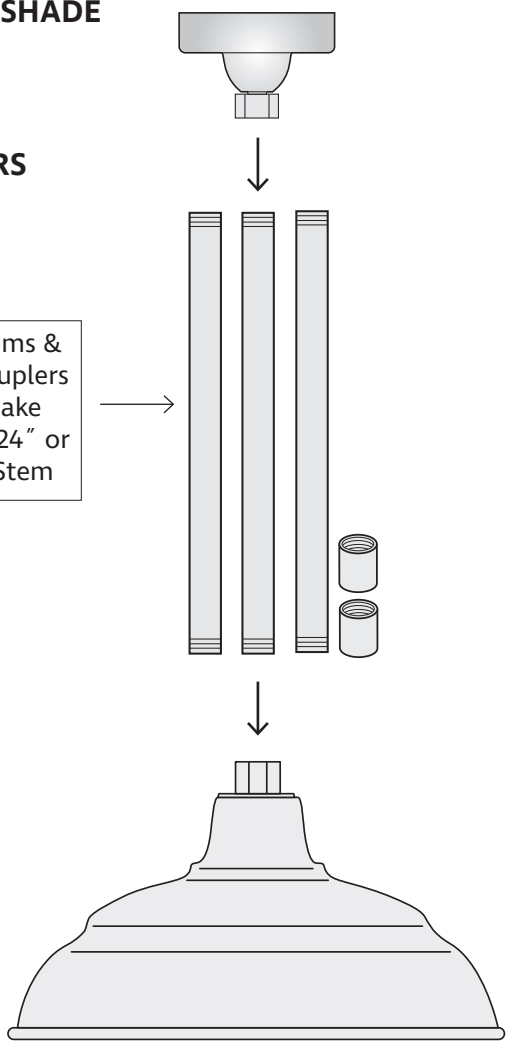

**14" WAREHOUSE SHADE
INCLUDES:
CANOPY,
3 - 12" STEMS
2 - STEM COUPLERS**

3 Stems &
2 Couplers
to make
12", 24" or
36" Stem

14" Warehouse Shade Dimensions

12" Stem Dimensions

ID: $\frac{3}{4}"$

Canopy Dimensions

Coupler Dimensions

Accepts $\frac{3}{4}"$ stem