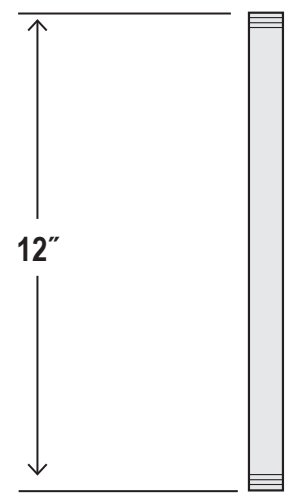

**14" WAREHOUSE SHADE
INCLUDES:
CANOPY,
3 - 12" STEMS
2 - STEM COUPLERS**

3 Stems &
2 Couplers
to make
12", 24" or
36" Stem

14" Warehouse Shade Dimensions

12" Stem Dimensions

ID: $\frac{3}{4}"$

Canopy Dimensions

Coupler Dimensions

Accepts $\frac{3}{4}"$ stem