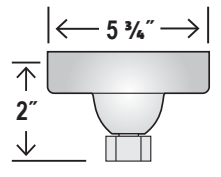

**14" WAREHOUSE SHADE
INCLUDES:
CANOPY,
3 - 12" STEMS
2 - STEM COUPLERS**

3 Stems &
2 Couplers
to make
12", 24" or
36" Stem

14" Warehouse Shade Dimensions

12" Stem Dimensions

ID: $\frac{3}{4}"$

Canopy Dimensions

Coupler Dimensions

Accepts $\frac{3}{4}"$ stem