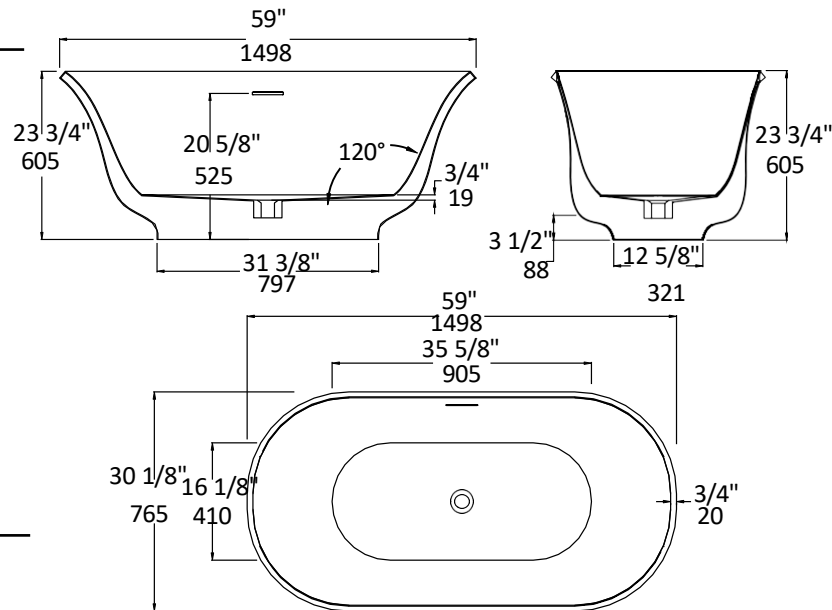

Specifications:

Installation:	Freestanding
Exterior Dimensions:	59" w x 31 3/8" d x 23 3/4" h
Material:	Acrylic
Water capacity	58 gal.
Net Weight:	84 lbs.
Overflow:	Yes
Finishes:	001 - Luster white
Freight:	Class 4

Features:

- Includes click-clack drain assembly in white finish
- Luster white acrylic soaking bathtub with overflow
- 4-5mm fiberglass structure coated in 4mm double coat acrylic
- Max weight capacity 661 lbs (300 kgs)

Codes + Standards:

- Meets or exceeds applicable national codes and standards

Recommended Items:

- Furniture
 - TUB17-BR: Tubbridge in wood, 6" w, 32" d, 1 1/2" h
 - Available in: white (08), black (16), natural walnut (07)
- Trap connections
 - TBSH90 - L-shaped 90 degree brass tub shoe
 - TBSH180 - Straight down 180 degree brass tub shoe

LACAVA reserves the right to revise any dimension or information on this sheet without notice. Dimensions are nominal and may vary within an industry accepted tolerance of 1/4". Drawings provided herein are meant to give the user an idea of the product and are not made to scale.