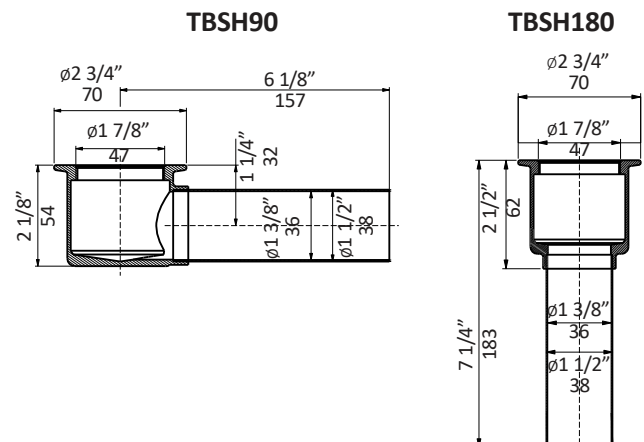

Specifications:

Installation:	Freestanding
Exterior Dimensions:	59" w x 31 3/8" d x 23 3/4" h
Material:	Acrylic
Water capacity	58 gal.
Net Weight:	84 lbs.
Overflow:	Yes
Finishes:	001 - Luster white
Freight:	Class 4

Features:

- Includes click-clack drain assembly in white finish
- Luster white acrylic soaking bathtub with overflow
- 4-5mm fiberglass structure coated in 4mm double coat acrylic
- Max weight capacity 661 lbs (300 kgs)

Codes + Standards:

- Meets or exceeds applicable national codes and standards

Recommended Items:

- Furniture
 - TUB17-BR: Tubbridge in wood, 6" w, 32" d, 1 1/2" h
 - Available in: white (08), black (16), natural walnut (07)
- Trap connections
 - TBSH90 - L-shaped 90 degree brass tub shoe
 - TBSH180 - Straight down 180 degree brass tub shoe

LACAVA reserves the right to revise any dimension or information on this sheet without notice. Dimensions are nominal and may vary within an industry accepted tolerance of 1/4". Drawings provided herein are meant to give the user an idea of the product and are not made to scale.