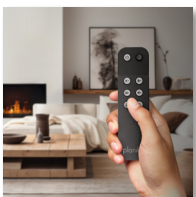

MISTY

WATER VAPOUR FIREPLACE

Net Zero fireplace with BEV Technology[®]

**2 IN 1
WALL MOUNTED OPTION**
(MOUNTING SET INCLUDED)

**2 IN 1
FREESTANDING OPTION**
(LEGS INCLUDED IN SET)

OPTIMYST[®] TECHNOLOGY

The technology utilizes ultra-fine water mist produced by a silent ultrasonic atomizer. The mist is illuminated by LED lights, creating a convincing illusion of flames and smoke.

STYLE AND VERSATILITY

Misty combines modern aesthetics with functionality. Its distinctive spherical shape makes it a striking focal point in any room, while its dual wall and floor arrangement options offer flexibility in interior design.

EASY REFILLING

Cool Flame features a convenient water dispensing mechanism that works with standard tap water. The removable water tank can be easily taken out, refilled and put back in place, ensuring simple operation and maintenance.

REMOTE CONTROL

The remote control feature designed for your convenience. With a practical remote, you can easily control all the features of your Cool Flame fireplace without having to get up from your couch.