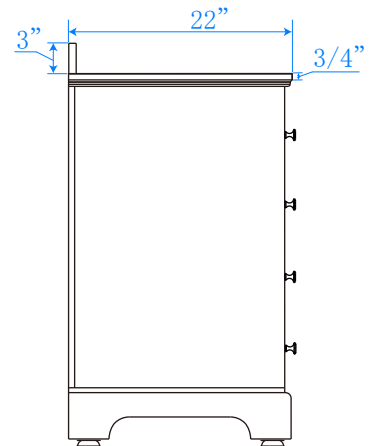

WYNDHAM COLLECTION

TOP VIEW OF VANITY CABINET

**Note: Due to high probability of breakage-the backsplash comes in two pieces-cut from same piece.*

WC-2020-60-DBL