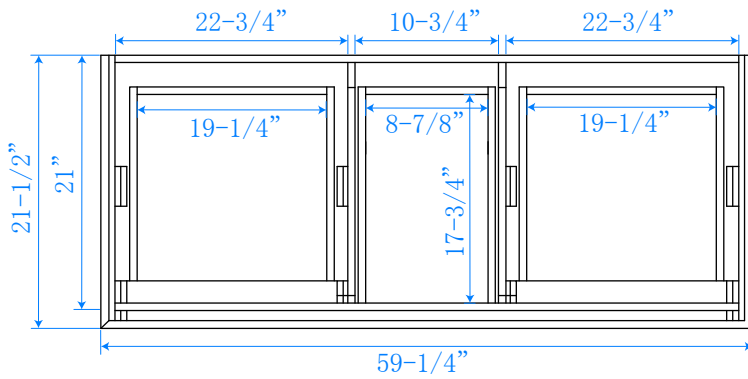

WYNDHAM COLLECTION

TOP VIEW OF VANITY CABINET

**Note: Due to high probability of breakage-the backsplash comes in two pieces-cut from same piece.*

WC-2020-60-DBL