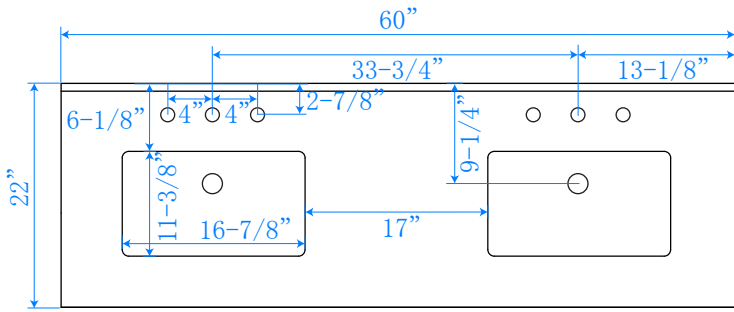

WYNDHAM COLLECTION

TOP VIEW OF VANITY CABINET

**Note: Due to high probability of breakage-the backsplash comes in two pieces-cut from same piece.*

WC-2020-60-DBL