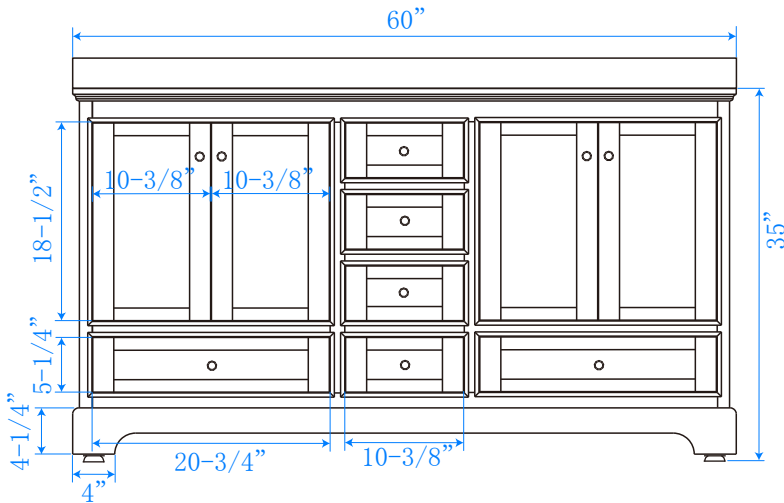

WYNDHAM COLLECTION

TOP VIEW OF VANITY CABINET

**Note: Due to high probability of breakage-the backsplash comes in two pieces-cut from same piece.*

WC-2020-60-DBL