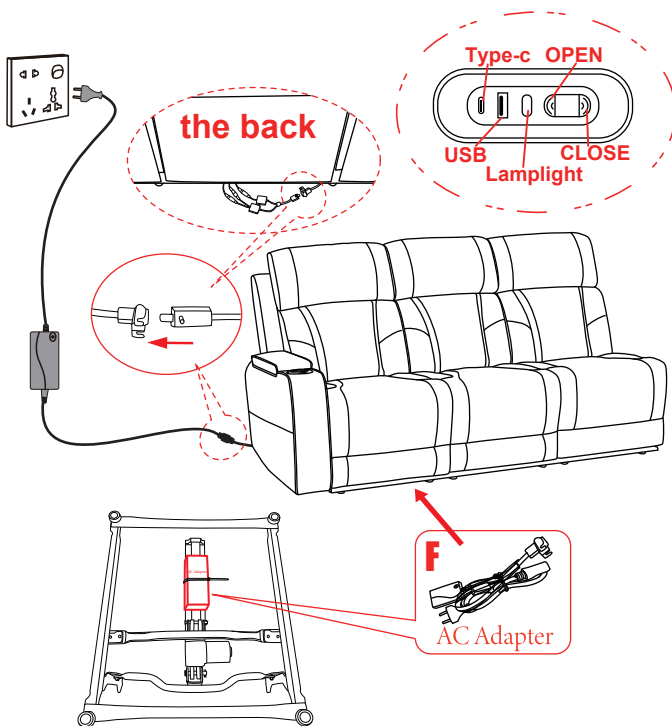

Please follow below Assembly Instruction step by step

SOFA

Parts List			
A	1PC	B	1PC
			
Seat		Left Backrest	
C	1PC	D	1PC
			
Middle Backrest		Right Backrest	
E	1PC	F	1SET
			
Ear		AC Adapter	

All images shown are for illustration purpose only.
Actual product may vary due to product enhancement.

STEP1

STEP2

⚠ The ear at the bottom of seat

STEP3

⚠ The AC Adapter at the bottom of seat

MORE

wireless charging

ASSEMBLY INSTRUCTION

Please follow below Assembly Instruction step by step

LOVESEAT

Parts List		
A 1PC  Seat	B 1PC  Left Backrest	
C 1PC  Right Backrest	D 1PC  Console Backrest	
E 1PC  Ear	F 3PC  Knob Screws	G 1SET  AC Adapter

STEP3

 The AC Adapter at the bottom of seat

ASSEMBLY INSTRUCTION

Thank you for purchasing this quality product. Be sure to check all packing materials carefully for small parts, which may have come loose during shipment. Check the bottom of seat, identify and count all items and compare with the parts list shown below.