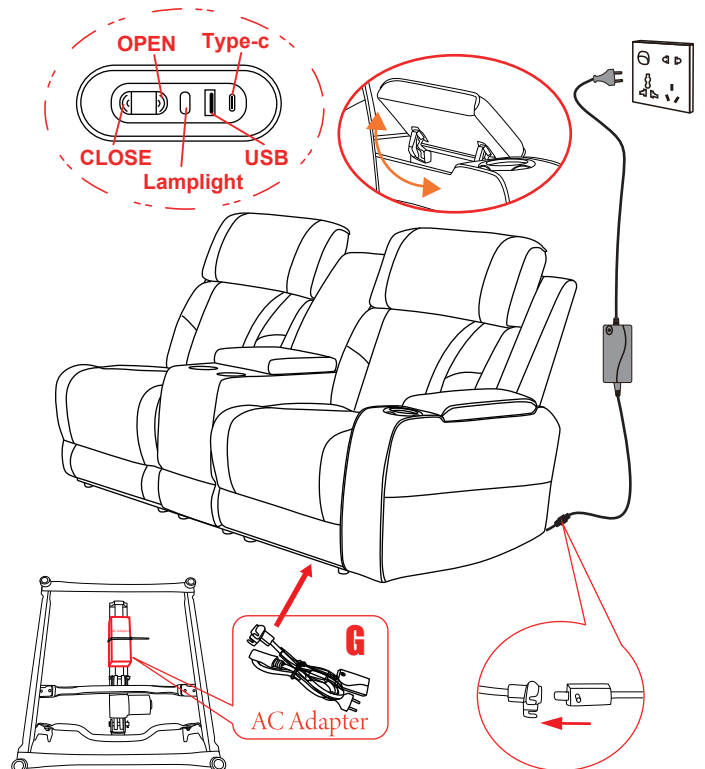

STEP1

STEP2

⚠ The ear at the bottom of seat

STEP3

⚠ The AC Adapter at the bottom of seat

MORE

wireless charging

ASSEMBLY INSTRUCTION

Please follow below Assembly Instruction step by step

LOVESEAT

Parts List		
A 1PC  Seat	B 1PC  Left Backrest	
C 1PC  Right Backrest	D 1PC  Console Backrest	
E 1PC  Ear	F 3PC  Knob Screws	G 1SET  AC Adapter

All images shown are for illustration purpose only.
Actual product may vary due to product enhancement.

STEP1

Check behind of loveseat console, Open flap to find a zipper compartment.

STEP2

 The ear at the bottom of seat

STEP3

 The AC Adapter at the bottom of seat

ASSEMBLY INSTRUCTION

Thank you for purchasing this quality product. Be sure to check all packing materials carefully for small parts, which may have come loose during shipment. Check the bottom of seat, identify and count all items and compare with the parts list shown below.