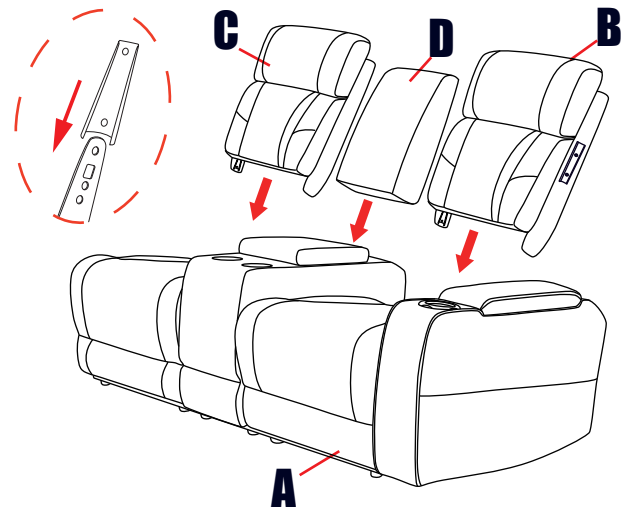

Please follow below Assembly Instruction step by step

SOFA

Parts List			
A	1PC	B	1PC
			
Seat		Left Backrest	
C	1PC	D	1PC
			
Middle Backrest		Right Backrest	
E	1PC	F	1SET
			
Ear		AC Adapter	

All images shown are for illustration purpose only.
Actual product may vary due to product enhancement.

Please follow below Assembly Instruction step by step

LOVESEAT

Parts List		
A 1PC  Seat	B 1PC  Left Backrest	
C 1PC  Right Backrest	D 1PC  Console Backrest	
E 1PC  Ear	F 3PC  Knob Screws	G 1SET  AC Adapter

All images shown are for illustration purpose only.
Actual product may vary due to product enhancement.

STEP1

Check behind of loveseat console, Open flap to find a zipper compartment.

STEP2

 The ear at the bottom of seat

STEP3

 The AC Adapter at the bottom of seat

ASSEMBLY INSTRUCTION

Thank you for purchasing this quality product. Be sure to check all packing materials carefully for small parts, which may have come loose during shipment. Check the bottom of seat, identify and count all items and compare with the parts list shown below.