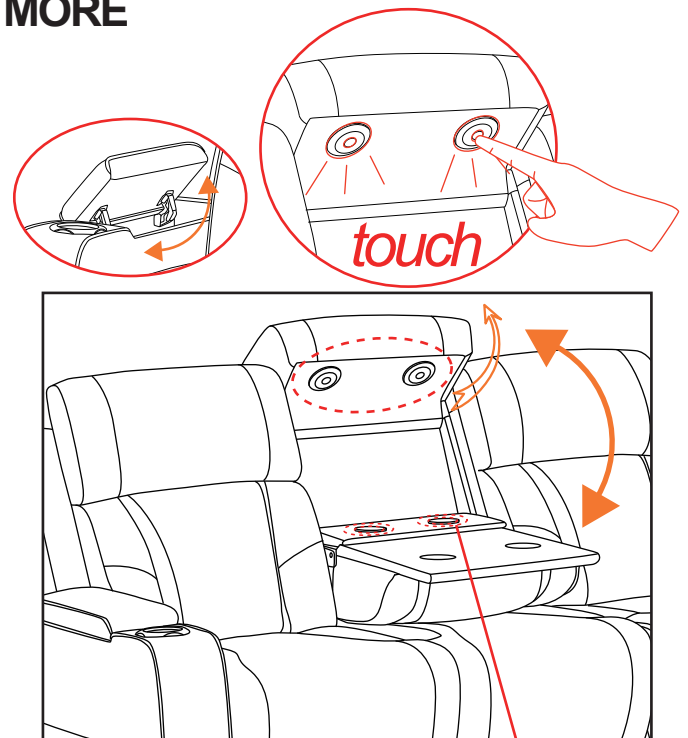

Please follow below Assembly Instruction step by step

SOFA

Parts List			
A	1PC	B	1PC
			
Seat		Left Backrest	
C	1PC	D	1PC
			
Middle Backrest		Right Backrest	
E	1PC	F	1SET
			
Ear		AC Adapter	

All images shown are for illustration purpose only.
Actual product may vary due to product enhancement.

STEP1

STEP2

⚠ The ear at the bottom of seat

STEP3

⚠ The AC Adapter at the bottom of seat

MORE

wireless charging

ASSEMBLY INSTRUCTION

Thank you for purchasing this quality product. Be sure to check all packing materials carefully for small parts, which may have come loose during shipment. Check the bottom of seat, identify and count all items and compare with the parts list shown below.

Please follow below Assembly Instruction step by step

LOVESEAT

Parts List		
A 1PC  Seat	B 1PC  Left Backrest	
C 1PC  Right Backrest	D 1PC  Console Backrest	
E 1PC  Ear	F 3PC  Knob Screws	G 1SET  AC Adapter