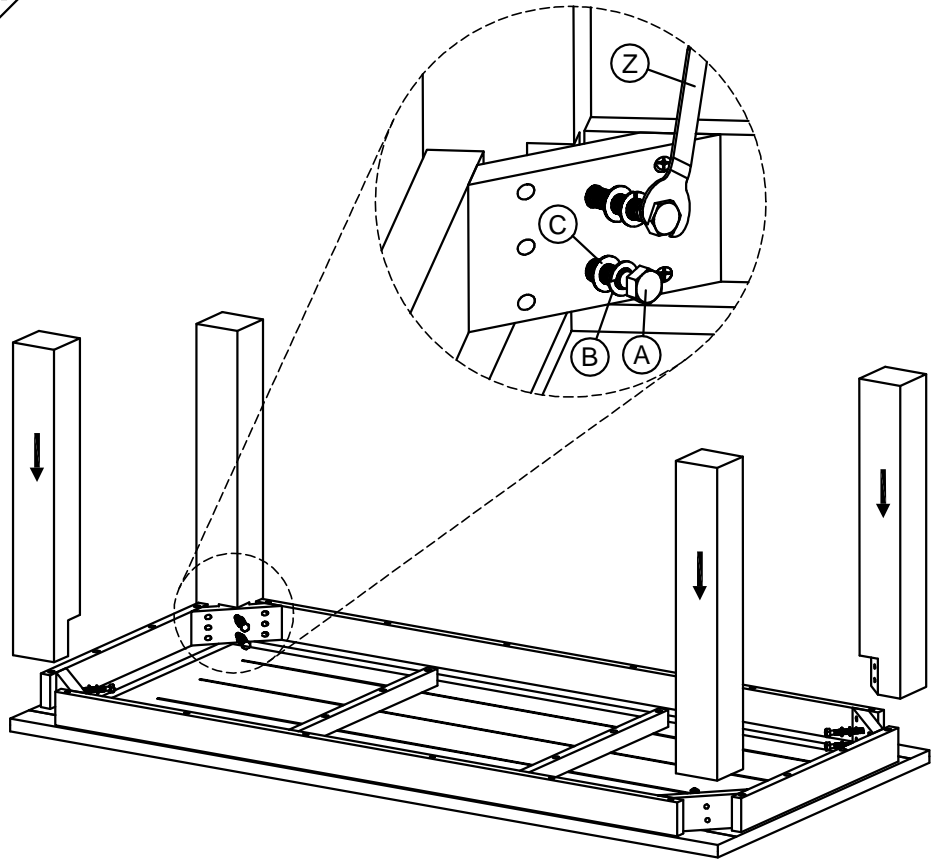

ASSEMBLY INSTRUCTIONS

- Description: 75" Rect. Dining Table Square Legs

Page 01 of 01

Hardware List

1

Component List

x1

x4