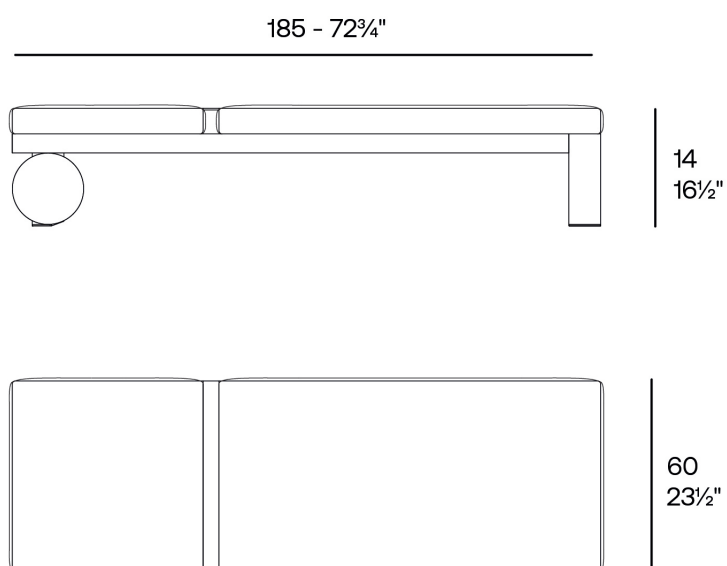

Info

Description

Weight: 18.36 Kg

POSIDONIA Tumbona
POSIDONIA Sun Lounger

Finishes

finishes

ALUMINIUM

Ref. 54730