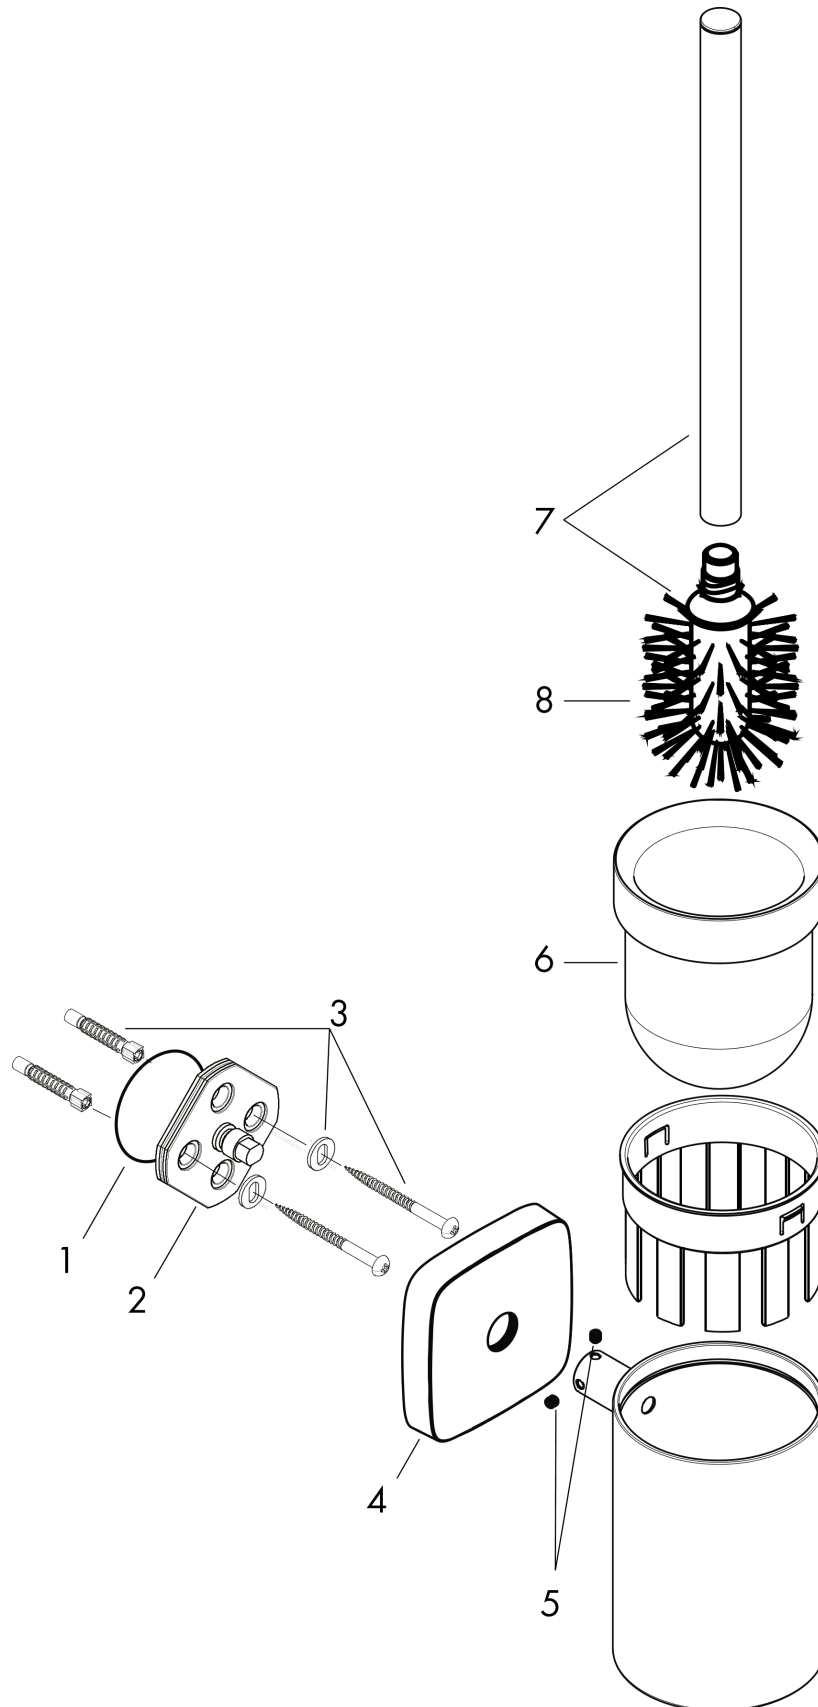

**PuraVida
Toilet Brush Holder**

Finishes : **chrome** Part no. : **41505000**

Description

Features

- Wall-mounted
- Brass, Ceramic
- with removable insert
- with mounting material
- concealed fastening
- Diameter of drilled hole: 6 mm

Item details

List Price \$ 248.00

Product image

Scale drawing

**PuraVida
Toilet Brush Holder**

Finishes : **chrome** Part no. : **41505000**

Exploded drawing

Year of production: >07/09

PuraVida
Toilet Brush Holder
 Finishes : **chrome** Part no. : **41505000**

Spare parts list

Year of production: >07/09

Pos.	Description	Part no.	Price	PU
1	O-ring 45x2,5	98432000	-	1
2	support element	98539000	-	1
3	mounting set	96179000	-	1
4	escutcheon	95374000	-	1
5	hollow set screw M4x4	98540000	-	1
6	ceramic cup on its own	98547000	-	1
7	stick with brush	95577000	-	1
8	WC-brush black	40068000	-	1