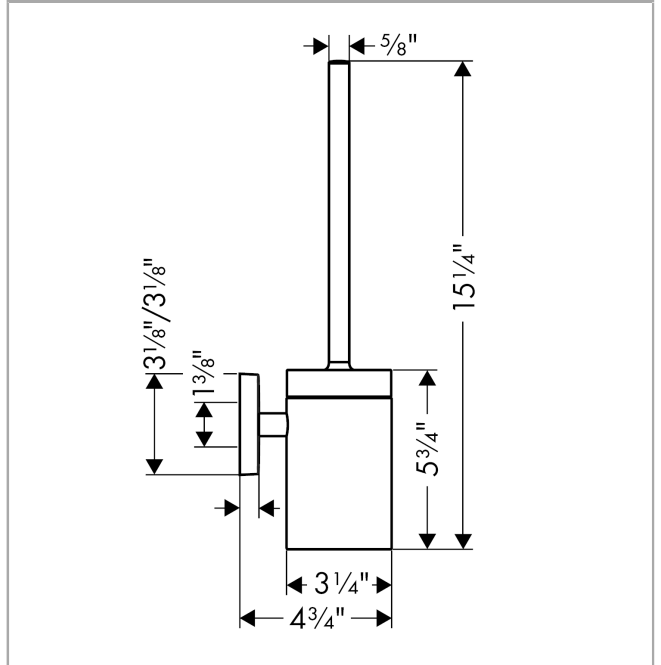

**PuraVida
Toilet Brush Holder**

Finishes : **chrome** Part no. : **41505000**

Description

Features

- Wall-mounted
- Brass, Ceramic
- with removable insert
- with mounting material
- concealed fastening
- Diameter of drilled hole: 6 mm

Item details

List Price \$ 248.00

Product image

Scale drawing

**PuraVida
Toilet Brush Holder**

Finishes : **chrome** Part no. : **41505000**

Exploded drawing

Year of production: >07/09

PuraVida
Toilet Brush Holder
 Finishes : **chrome** Part no. : **41505000**

Spare parts list

Year of production: >07/09

Pos.	Description	Part no.	Price	PU
1	O-ring 45x2,5	98432000	-	1
2	support element	98539000	-	1
3	mounting set	96179000	-	1
4	escutcheon	95374000	-	1
5	hollow set screw M4x4	98540000	-	1
6	ceramic cup on its own	98547000	-	1
7	stick with brush	95577000	-	1
8	WC-brush black	40068000	-	1