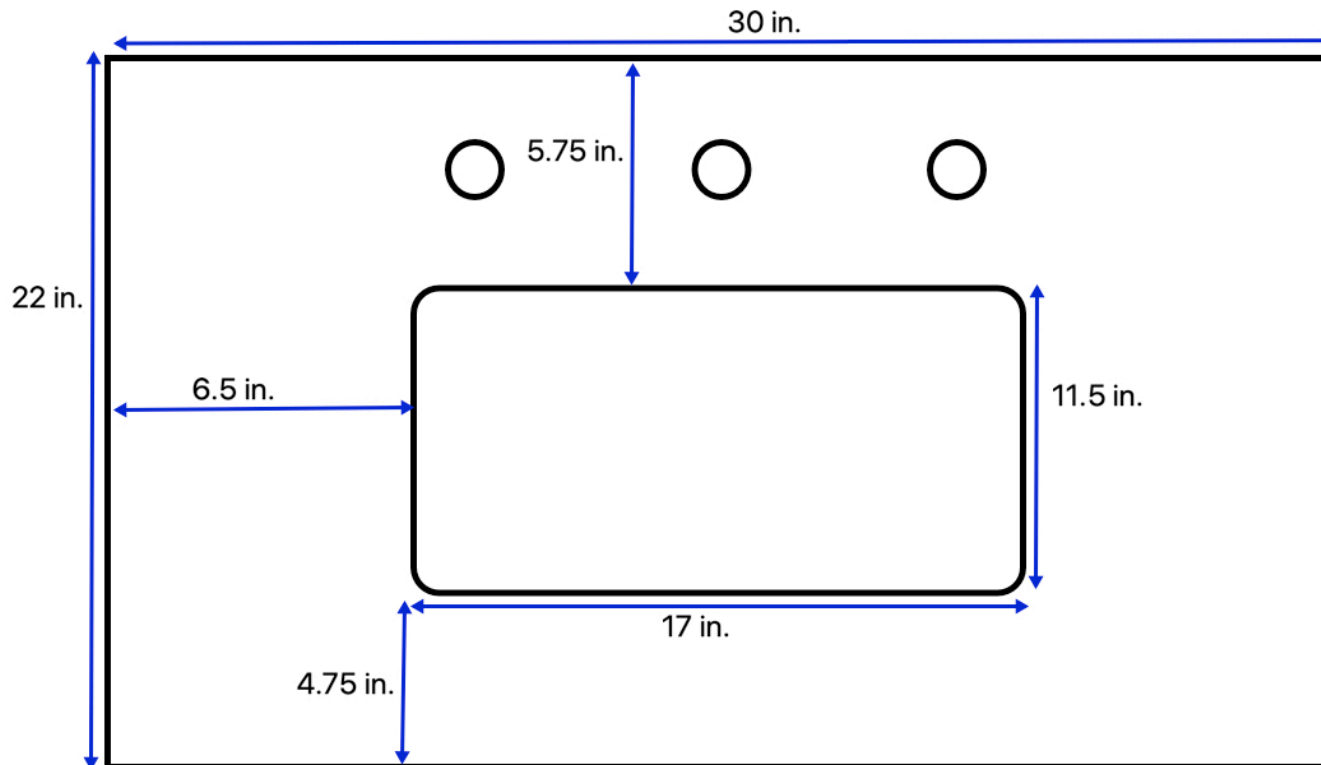

Avery 30-inch Vanity (Top View)

All measurements are approximate and rounded to the nearest quarter inch.
Please allow for a slight margin of error.