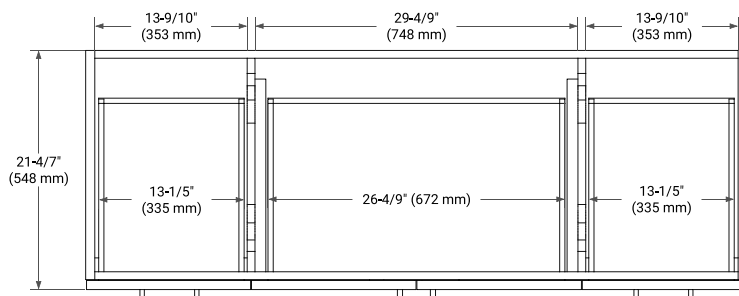

60" SINGLE SINK BASE CABINET

BASE CABINET DIMENSIONS

60" W x 21.6" D x 34.5" H

FEATURES

- Solid wood frame & plywood panels
- Dovetail drawers and joints
- Soft closing doors & drawers

HARDWARE FINISHES*

Brushed Nickel   Satin Brass   Matte Black   Polished Chrome

Hardware comes preinstalled with the illustrated option. Other finishes are available on our online store if you prefer a different one.

AVAILABLE COLORS

White   Grey   Midnight Blue

FRONT VIEW

SIDE VIEW

PLAN VIEW