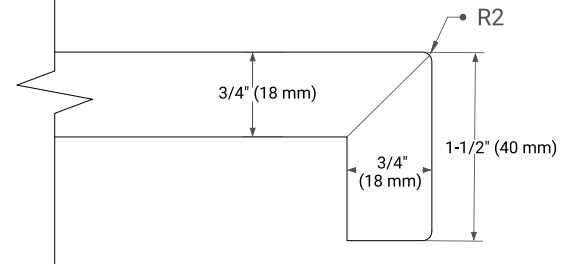

EDGE SIDE VIEW