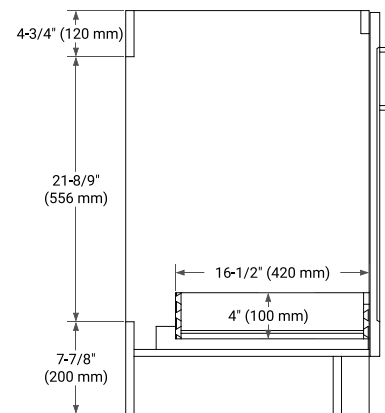

## BASE CABINET DIMENSIONS

60" W x 21.6" D x 34.5" H

## SIDE VIEW

## PLAN VIEW

## OVERALL DIMENSIONS

61" W x 22" D x 1.5" H