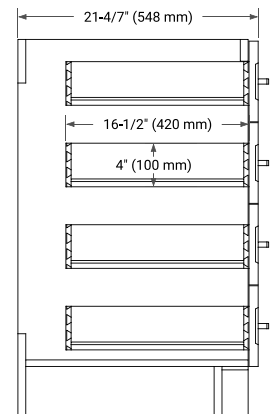

## BASE CABINET DIMENSIONS

60" W x 21.6" D x 34.5" H

## PLAN VIEW

## OVERALL DIMENSIONS

61" W x 22" D x 1.5" H