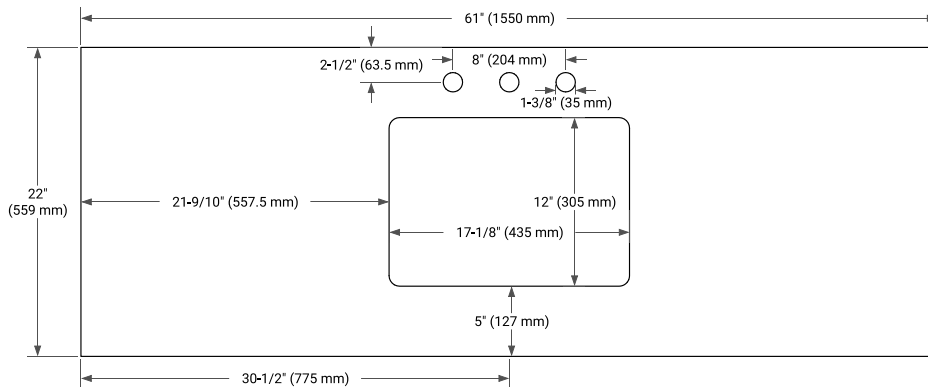

61" SINGLE RECTANGLE SINK COUNTERTOP WITH 1.5 IN. THICKNESS

OVERALL DIMENSIONS

61" W x 22" D x 1.5" H

COUNTERTOP OPTIONS

FEATURES

- Solid countertop with mitered edges & seams
- Undermount white rectangular sink
- Pre-drilled for 8" widespread faucet

INCLUDED

- Countertop
- Matching Backsplash
- Rectangle Sink

COUNTERTOP PLAN VIEW