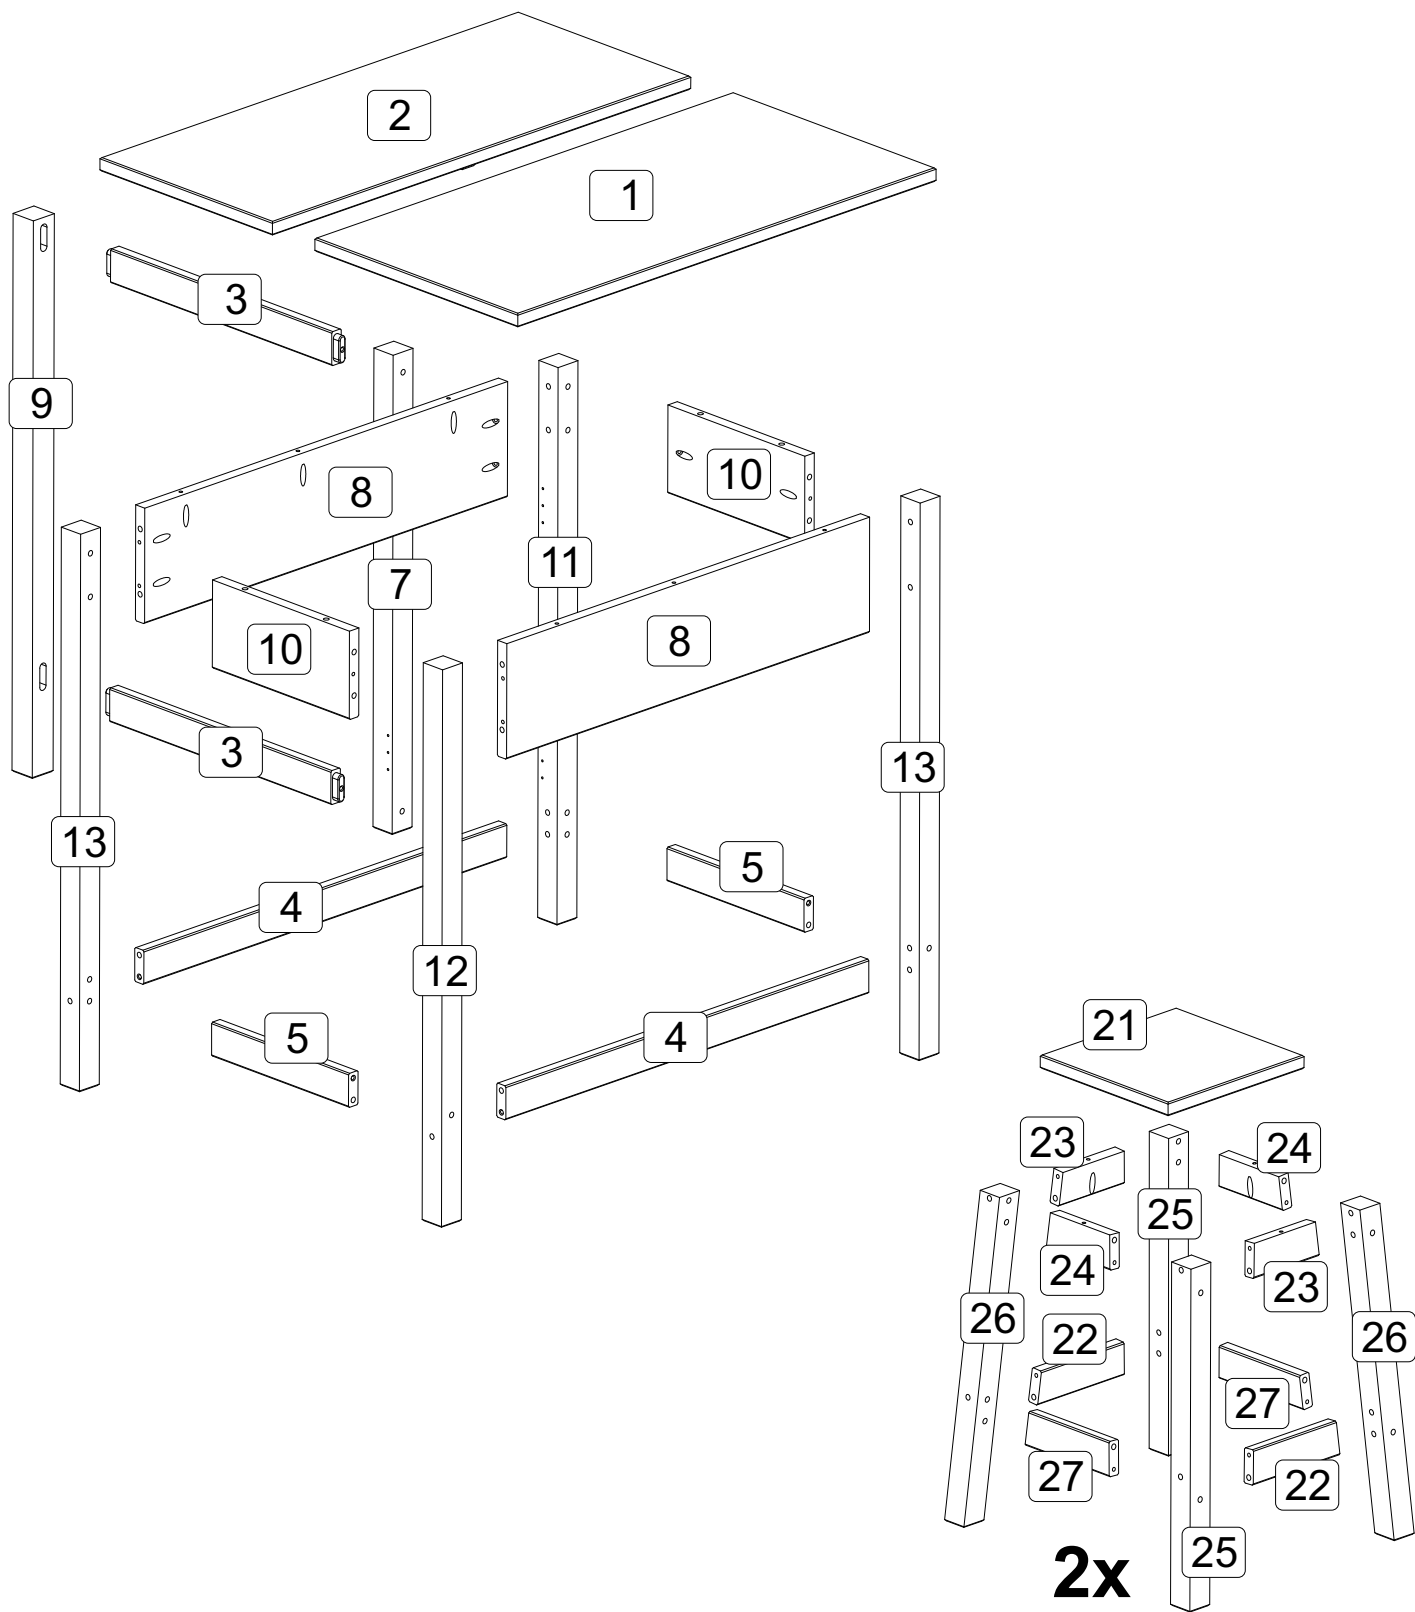

COWTBSET4

COWTBSET4

Thank you for choosing this furniture.

BEFORE YOU START ASSEMBLY please store the carton at room temperature for 48 hours or more so the contents can acclimatise.

PLEASE RETAIN ALL PACKING UNTIL YOU HAVE COMPLETED ASSEMBLY.

PLEASE RETAIN THIS INSTRUCTION LEAFLET FOR FUTURE REFERENCE.

01

TABLE ASSEMBLY

02

01

STOOL ASSEMBLY

02

03

2x

04

2x

CHOOSE BEST SIDE FOR TOP OF SEAT