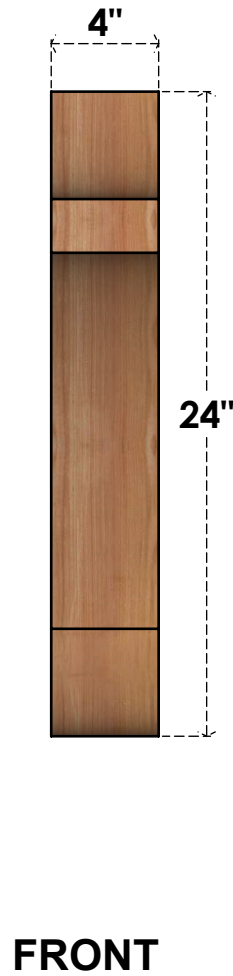

BRC04X16X24OLY00RWR

4"W X 16"D X 24"H OLYMPIC ROUGH SAWN BRACE, WESTERN RED CEDAR

EKENA MILLWORK
 2300 WEST MAIN ST.
 CLARKSVILLE, TX 75426
 TOLL FREE: 866-607-0453
 WWW.EKENAMILLWORK.COM

NOTES

1. INSTALLATION TO BE COMPLETED IN ACCORDANCE WITH MANUFACTURER'S SPECIFICATIONS.
2. DRAWING MAY NOT BE TO SCALE
3. THIS DRAWING IS INTENDED FOR DESIGN AND PLANNING PURPOSES ONLY.
4. ALL INFORMATION CONTAINED HEREIN WAS CURRENT AT THE TIME OF DEVELOPMENT BUT MUST BE REVIEWED AND APPROVED BY THE PRODUCT MANUFACTURER TO BE CONSIDERED ACCURATE.
5. PRODUCTS ARE NOT KILN DRIED. THIS ITEM IS UNIQUE AND WILL CONTAIN THE NATURAL VARIATIONS THAT THE WOOD SPECIES OFFERS. THIS MAY RESULT IN VARIATIONS UP TO 1/4"