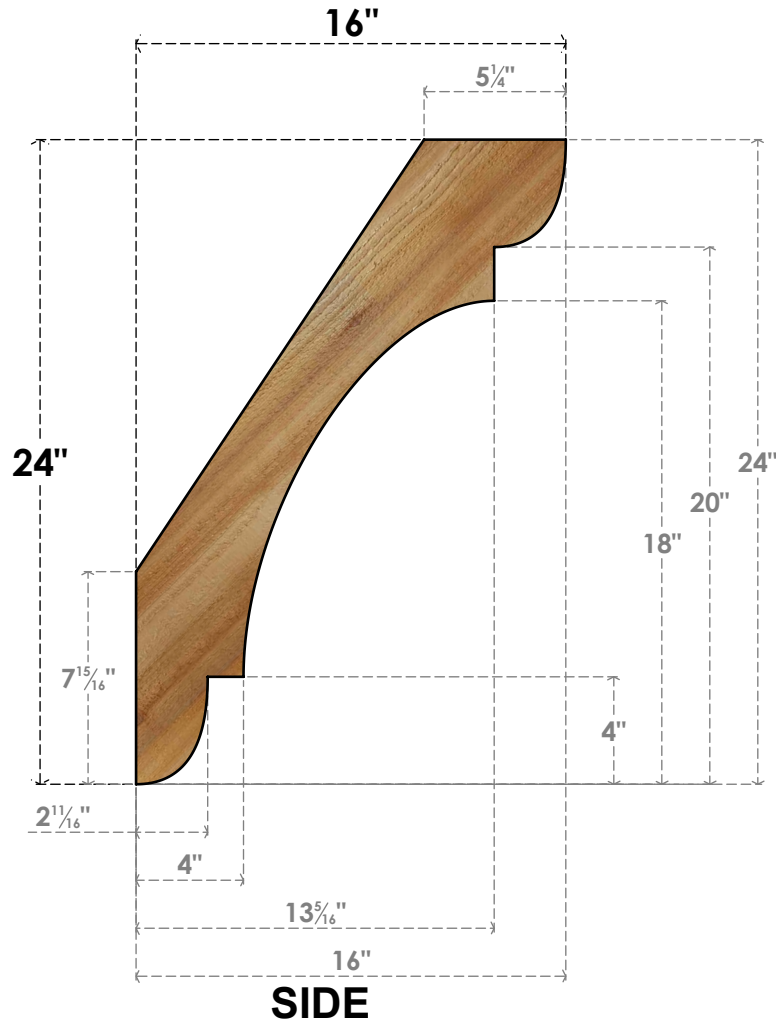

BRC04X16X24OLY00RWR

4"W X 16"D X 24"H OLYMPIC ROUGH SAWN BRACE, WESTERN RED CEDAR

EKENA MILLWORK
 2300 WEST MAIN ST.
 CLARKSVILLE, TX 75426
 TOLL FREE: 866-607-0453
 WWW.EKENAMILLWORK.COM

NOTES

1. INSTALLATION TO BE COMPLETED IN ACCORDANCE WITH MANUFACTURER'S SPECIFICATIONS.
2. DRAWING MAY NOT BE TO SCALE
3. THIS DRAWING IS INTENDED FOR DESIGN AND PLANNING PURPOSES ONLY.
4. ALL INFORMATION CONTAINED HEREIN WAS CURRENT AT THE TIME OF DEVELOPMENT BUT MUST BE REVIEWED AND APPROVED BY THE PRODUCT MANUFACTURER TO BE CONSIDERED ACCURATE.
5. PRODUCTS ARE NOT KILN DRIED. THIS ITEM IS UNIQUE AND WILL CONTAIN THE NATURAL VARIATIONS THAT THE WOOD SPECIES OFFERS. THIS MAY RESULT IN VARIATIONS UP TO 1/4"