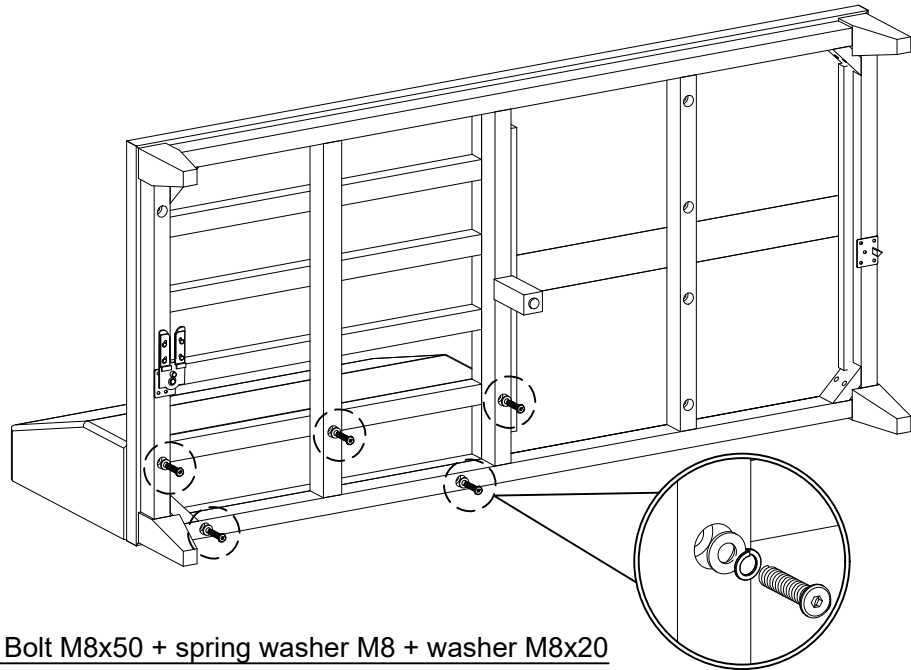

#B x5pcs

Washer M8x20

#C x5pcs

Spring Washer M8

#D x1pc

Allen Key

1

Use Bolt M8x50 + spring washer M8 + washer M8x20

2

The seat cushion is kept fixed on the wooden frame with a velcro

DONE

White Armless

Hardware List

#A x5pcs

Bolt M8x50mm

#B x5pcs