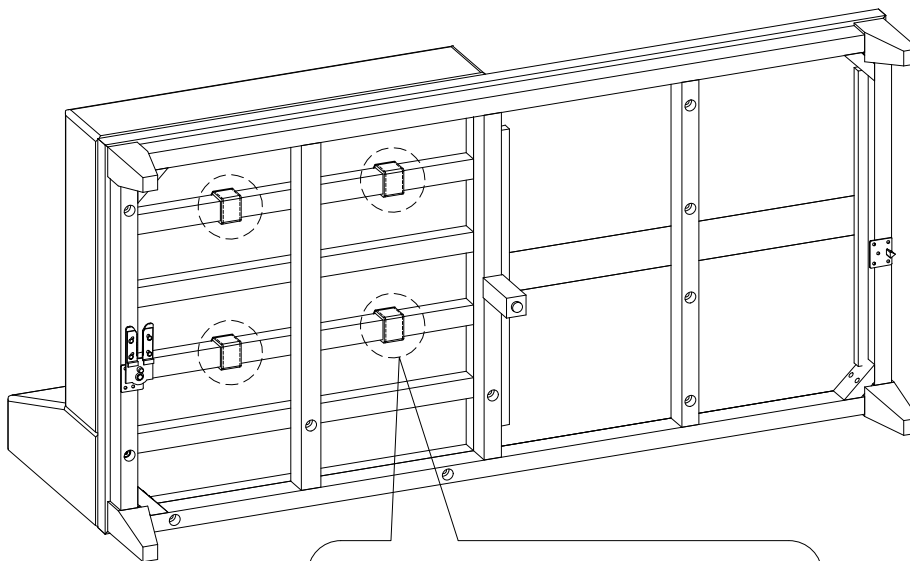

#B x5pcs

Washer M8x20

#C x5pcs

Spring Washer M8

#D x1pc

Allen Key

1

Use Bolt M8x50 + spring washer M8 + washer M8x20

2

The seat cushion is kept fixed on the wooden frame with a velcro

DONE

White Armless

Hardware List

#A x5pcs

Bolt M8x50mm

#B x5pcs