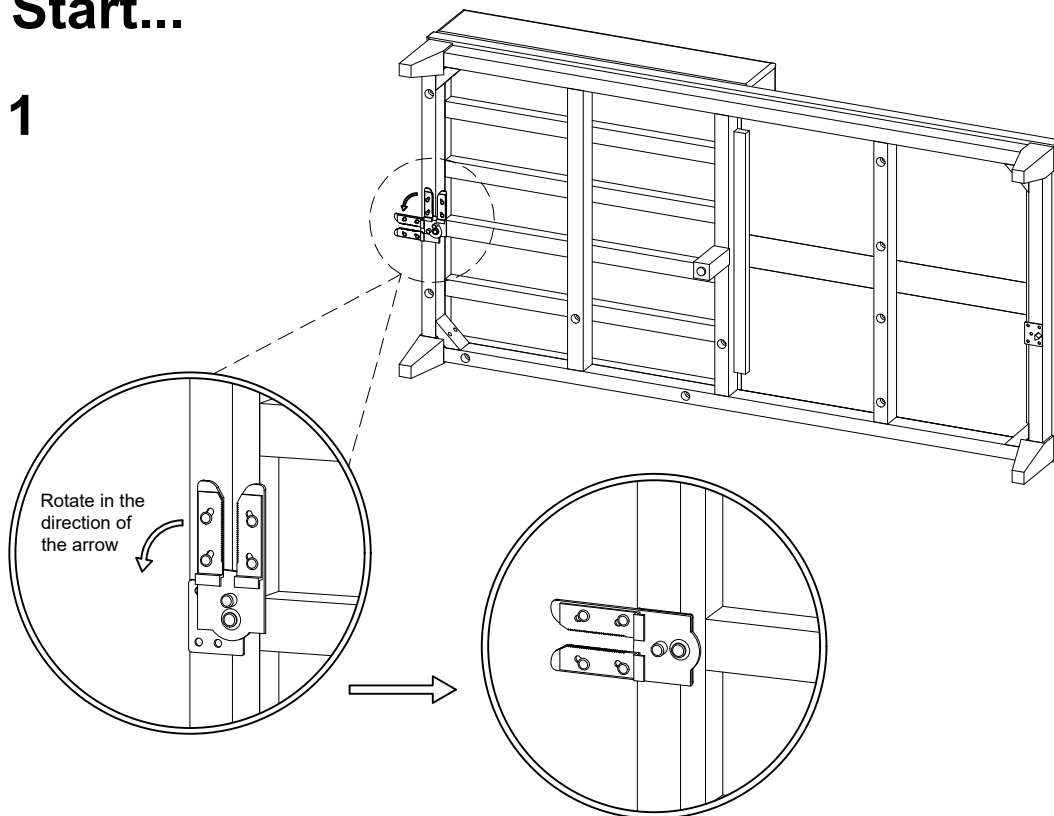

ASSEMBLY INSTRUCTION

White SOFA

Option 1

Option 2

Part List

White Corner

White Armless

White Double

Start...

1

2

Note: Repeat steps 1 and 2 when assembling:
Corner + Armless, Armless + Double

White Double

Hardware List

#A x5pcs

Bolt M8x50mm

#B x5pcs

Washer M8x20

#C x5pcs

Spring Washer M8

#D x1pc

Allen Key

1

Use Bolt M8x50 + spring washer M8 + washer M8x20

2

The seat cushion is kept fixed on the wooden frame with a velcro

DONE

White Armless

Hardware List

#A x5pcs

Bolt M8x50mm

#B x5pcs