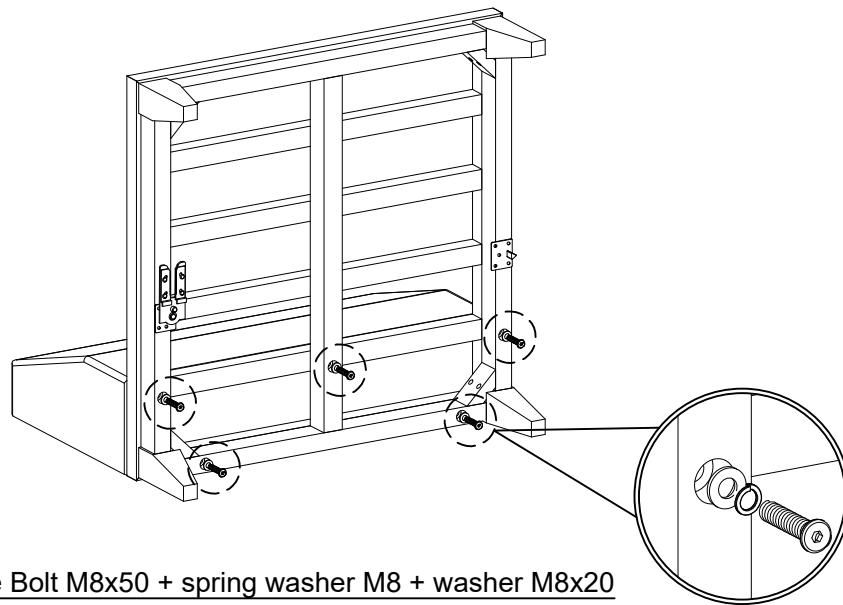

2

The seat cushion is kept fixed on the wooden frame with a velcro

DONE

White Armless

Hardware List

#A x5pcs

Bolt M8x50mm

#B x5pcs

Washer M8x20

#C x5pcs

Spring Washer M8

#D x1pc

Allen Key

1

Use Bolt M8x50 + spring washer M8 + washer M8x20

2