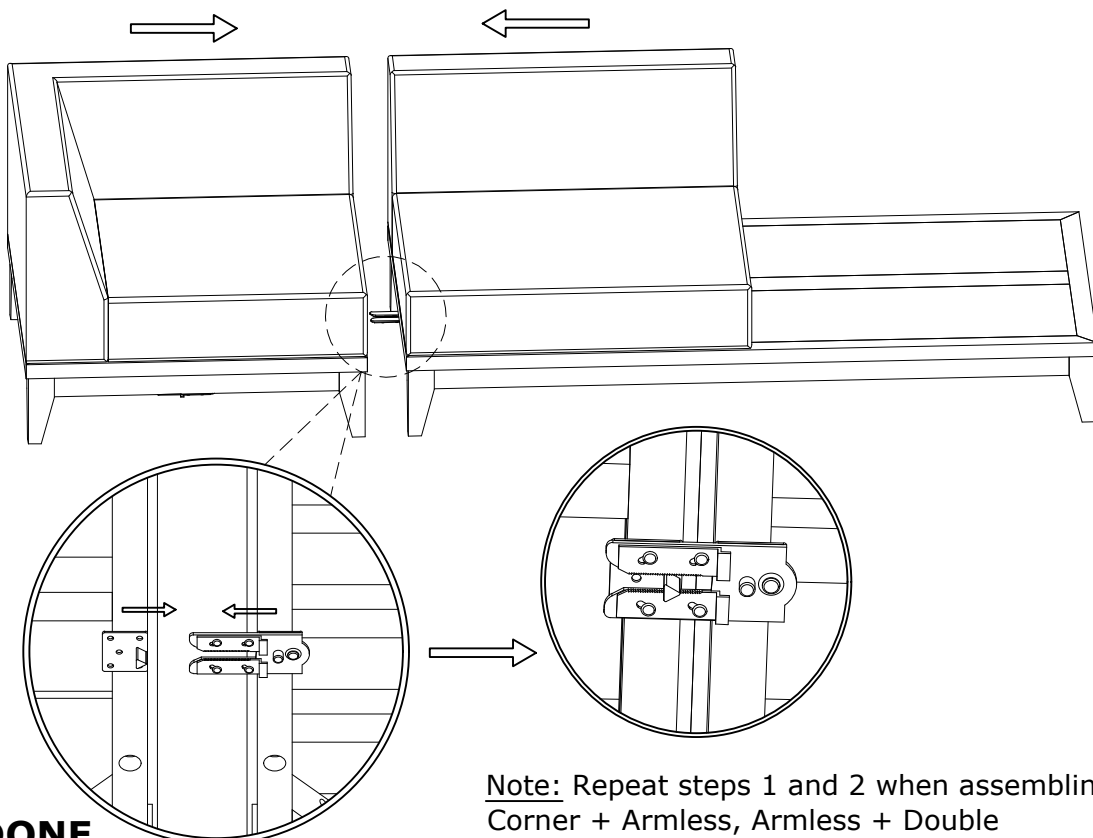

ASSEMBLY INSTRUCTION

White SOFA

Option 1

Option 2

Part List

White Corner

White Armless

White Double

Start...

1

2

Note: Repeat steps 1 and 2 when assembling:
Corner + Armless, Armless + Double

White Double

Hardware List

#A x5pcs

Bolt M8x50mm

#B x5pcs

Washer M8x20

#C x5pcs

Spring Washer M8

#D x1pc

Allen Key

1

Use Bolt M8x50 + spring washer M8 + washer M8x20

2

The seat cushion is kept fixed on the wooden frame with a velcro

DONE

White Armless

Hardware List

#A x5pcs

Bolt M8x50mm

#B x5pcs