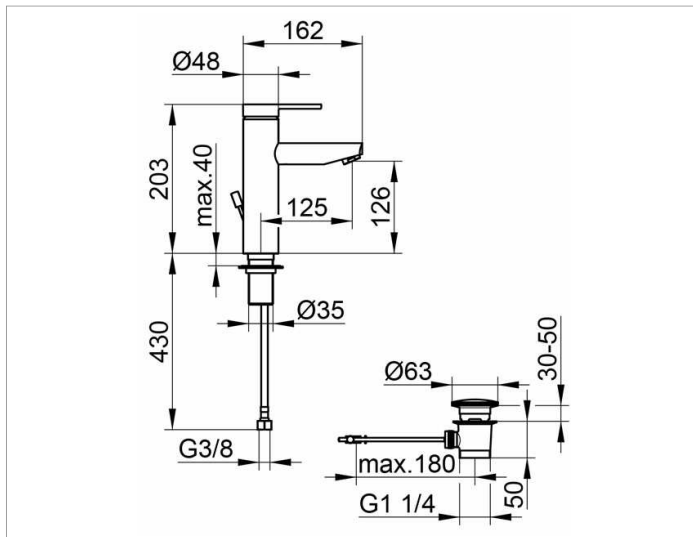

Plan blue

53902010002 Single lever basin mixer 130

PRODUCT

DRAWING

PRODUCT ATTRIBUTES

- with pop-up waste 1 1/4 inch
- single hole installation
- cartridge with ceramic discs
- temperature controlled
- M 24x1 aerator, adjustable +/- 8°
- restricted flow rate 6 l/min.
- 2 pc. pressure hoses 570 mm G 3/8 inch

SURFACE

chrome-plated

SPECIFICATIONS

KEUCO PLAN BLUE single lever basin mixer, 53902010002 chrome-plated single lever basin mixer, DN15, big type, in an aesthetic and classic design, for single hole installation, complete with pop-up waste 1 1/4 inch, high-class cartridge with ceramic discs, temperature controlled, single hole installation with quick-mounting system for washbasins and tops with a maximal thickness of 40 mm aerator M 24 x 1, adjustable +/- 8° restricted flow rate 6 l/min, visible height 204 mm, height of the outlet 125 mm, projection 162 mm, base body diameter 48 mm, outlet diameter 28 mm, flexible pressure hoses 570 mm, G 3/8 inch fitting tube length 350 mm, pop-up waste G 1 1/4 inch connection thread, pull-rod length 400 mm, diameter plug 63 mm