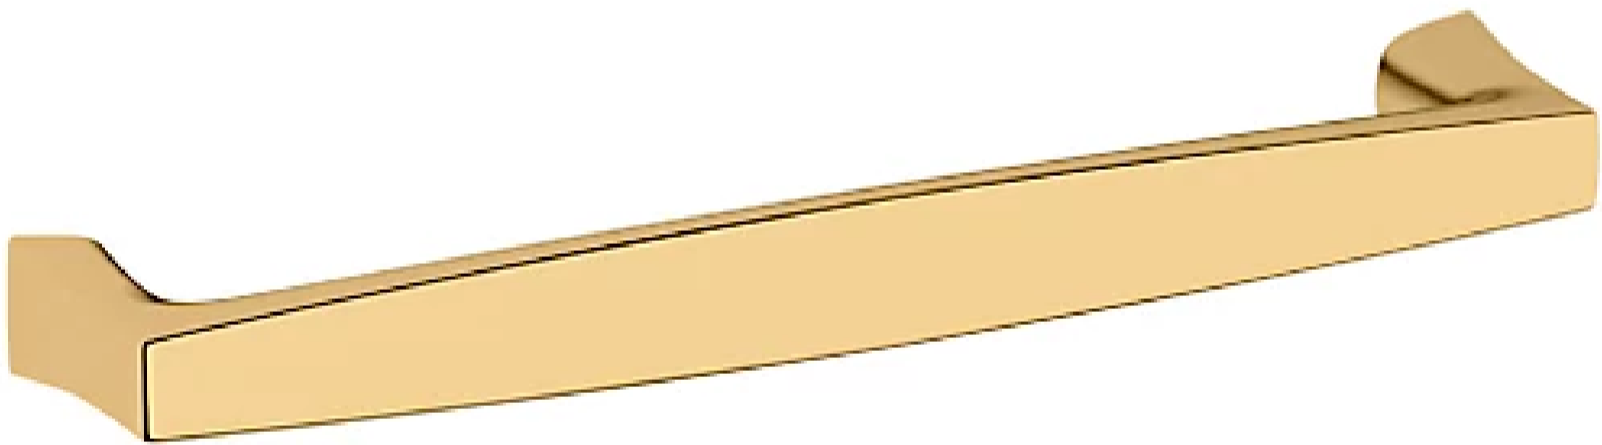

4976 PALM SPRINGS PULL

SPECIFICATIONS

STYLE	Contemporary
CENTER TO CENTER	6
PROJECTION	1.145

4976 PALM SPRINGS PULL

ESTATE PORTFOLIO

Model Number:
4976.003.BIN

Key Features

- ✓ Pull out all the stops with this instant upgrade to your home. With an ode to the modern homes of its namesake, the Palm Springs collection is sleek and sophisticated.

FINISHES OPTIONS

Satin Nickel - 150, US15

Lifetime (PVD) Polished Nickel - 055

Polished Chrome - 260

Lifetime (PVD) Polished Brass - 003

Lifetime (PVD) Satin Brass - 044

Satin Black - 190

Venetian Bronze - 112, 11P

Non-lacquered Brass - 031

all measurements in inches

SPECIFICATIONS

STYLE	Contemporary
CENTER TO CENTER	6
PROJECTION	1.145