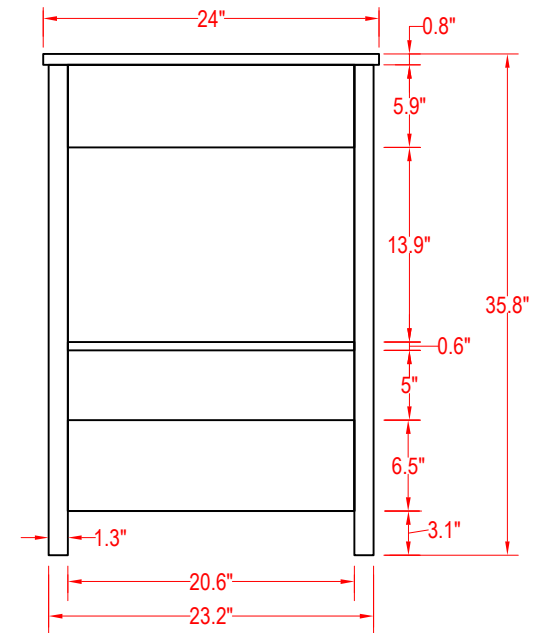

# Bathroom Cabinet

Unit

inch

(PLAN)

Mirror: 27.56"x24" inch

Cabinet: 24"x18.1"x35.8" inch

Handle: 6.2" inch

(BACK)