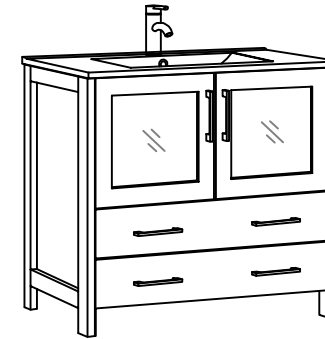

# Bathroom Cabinet

Unit

inch

(PLAN)

Mirror: 27.56"x24" inch

Cabinet: 24"x18.1"x35.8" inch

Handle: 6.2" inch

(BACK)