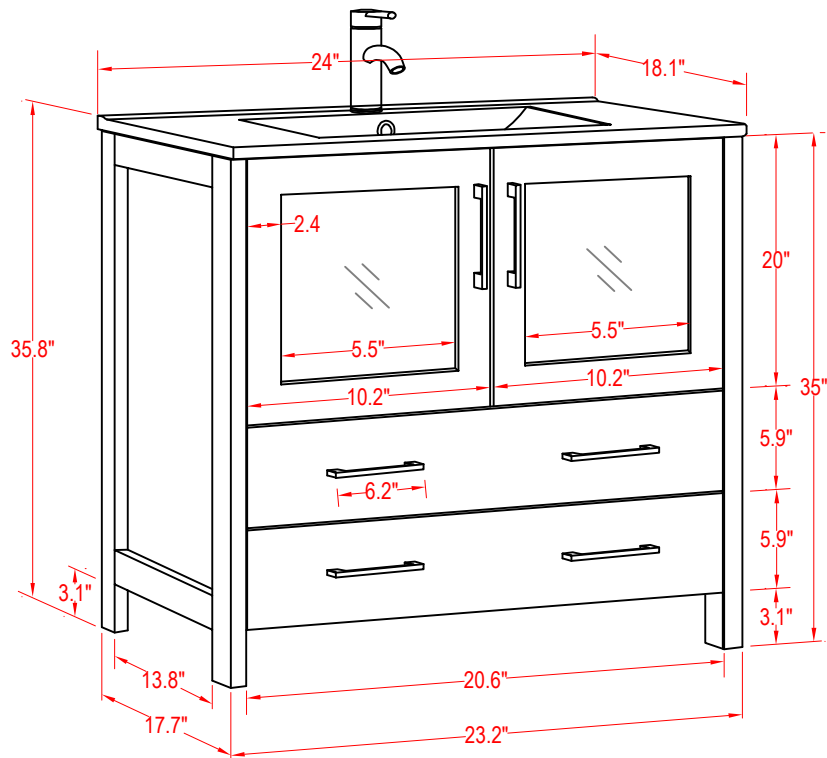

# Bathroom Cabinet

Unit

inch

(PLAN)

Mirror: 27.56"x24" inch

Cabinet: 24"x18.1"x35.8" inch

Handle: 6.2" inch

(BACK)