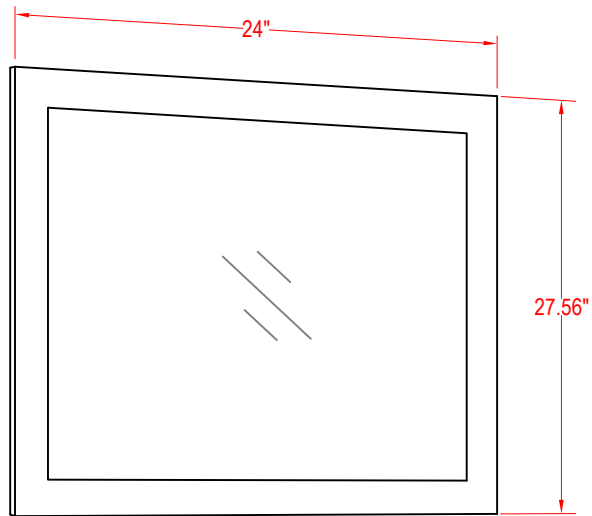

# Bathroom Cabinet

Unit

inch

(PLAN)

Mirror: 27.56"x24" inch

Cabinet: 24"x18.1"x35.8" inch

Handle: 6.2" inch

(BACK)