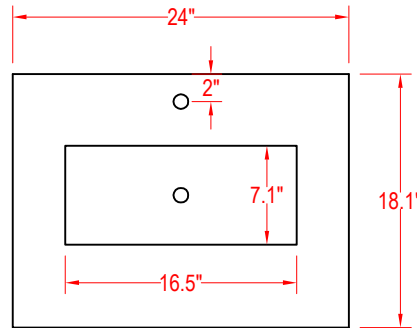

# Bathroom Cabinet

Unit

inch

(PLAN)

Mirror: 27.56"x24" inch

Cabinet: 24"x18.1"x35.8" inch

Handle: 6.2" inch

(BACK)