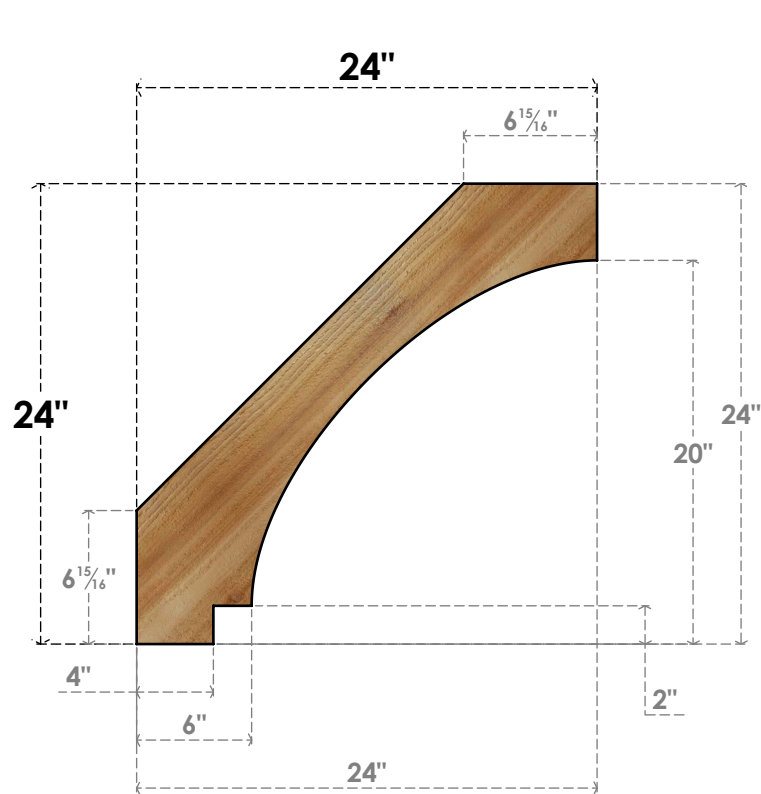

BRC06X24X24IMP00RWR

6"W X 24"D X 24"H IMPERIAL ROUGH SAWN BRACE, WESTERN RED CEDAR

SIDE

FRONT

EKENA MILLWORK
 2300 WEST MAIN ST.
 CLARKSVILLE, TX 75426
 TOLL FREE: 866-607-0453
 WWW.EKENAMILLWORK.COM

NOTES