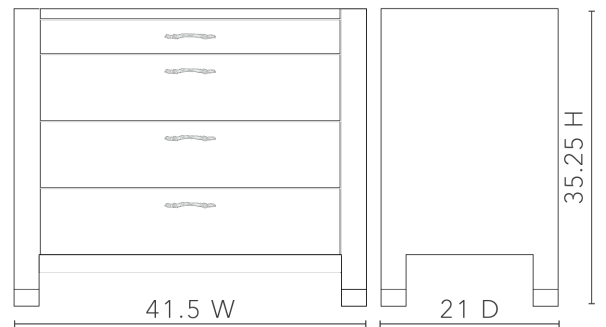

Camden Large 4-Drawer, Deep Olive

CDN-225-5137-88

- 41.5W x 21D x 35.25H
- Clear Lacquered Grasscloth
- Polished Brass Finished Cast Metal
- Finished Back, Soft Close Undermount Glides

Sand
White

Deep
Olive