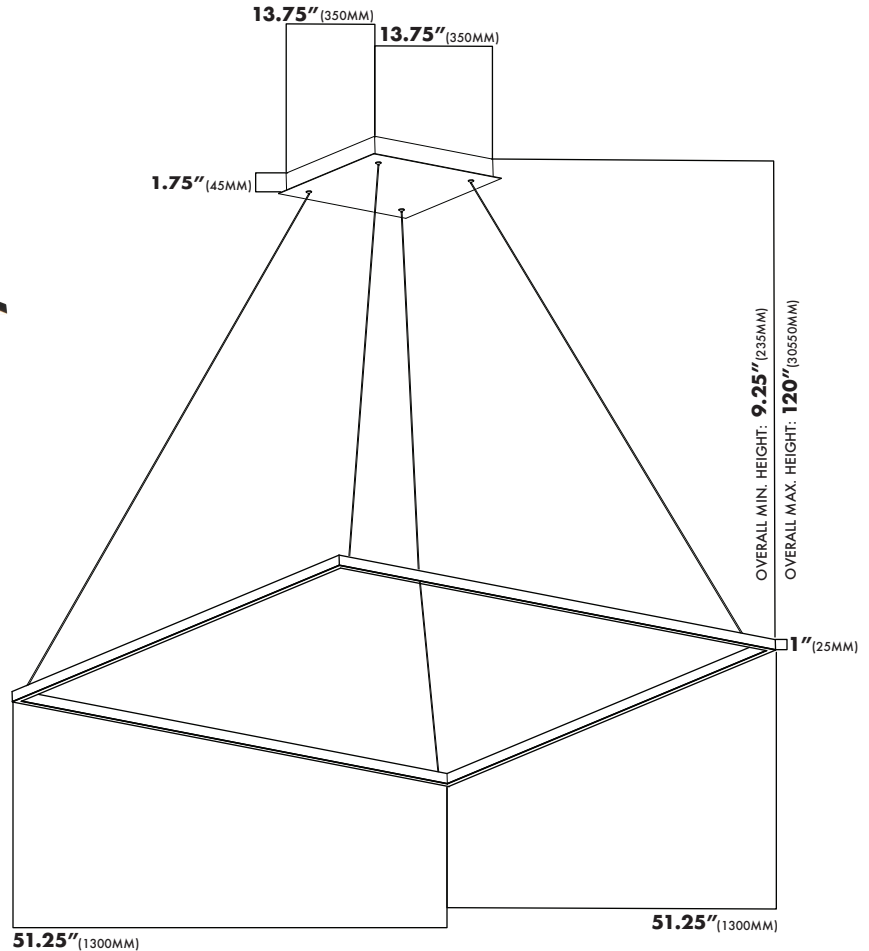

## FEATURES

- Aluminum Body / Acrylic Prismatic Lens
- Suspension Fixture w/ Angle and Height Adjustable Cables
- 3572.3 Lumens
- 85 Watts / 120 Volts / 90 CRI
- 3000 Kelvin Color Temperature
- Dimmable LED (15% - 100%) with ELV - Electric Low Voltage dimmers

## MODEL# VMC35512

THE MEASUREMENTS ARE ROUNDED TO THE NEAREST 1/4"