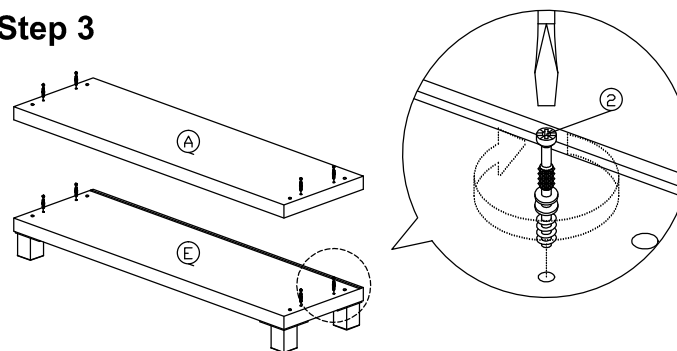

Assembly Instruction

Hardware List			
No.	SHAPE	DESCRIPTION	Qty.
1		8x25mm Wood Dowel	16Pcs
2		15MM Titus Minifix	12Sets
3		M3x12mm Screw	18Pcs
4		M3.5x16mm Screw	30Pcs
5		M3.5x20mm Screw	6Pcs
6		6x30mm Plastic Dowel	6Pcs
7		2 Tray Shoe Rack	3Sets
8		Sofa Leg PVC H69	4Pcs

Part List

Step 1

Step 2 *Bottom View

Step 3

Step 4

Step 5

Step 6

Step 7