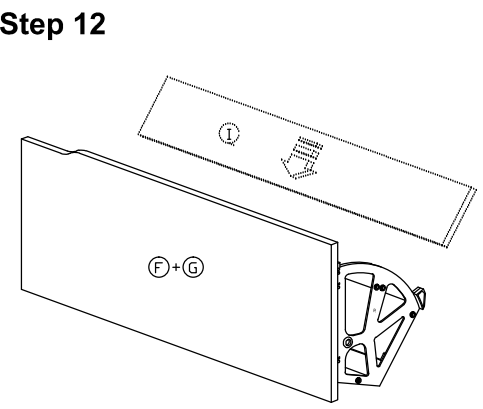

Assembly Instruction

Hardware List			
No.	SHAPE	DESCRIPTION	Qty.
1		8x25mm Wood Dowel	16Pcs
2		15MM Titus Minifix	12Sets
3		M3x12mm Screw	18Pcs
4		M3.5x16mm Screw	30Pcs
5		M3.5x20mm Screw	6Pcs
6		6x30mm Plastic Dowel	6Pcs
7		2 Tray Shoe Rack	3Sets
8		Sofa Leg PVC H69	4Pcs

Part List

Step 1

Step 2 *Bottom View

Step 3

Step 4

Step 5

Step 6

Step 7

Assembly Instruction

Step 8

Step 9

Step 10

Step 11

Step 12

Step 13

Step 14