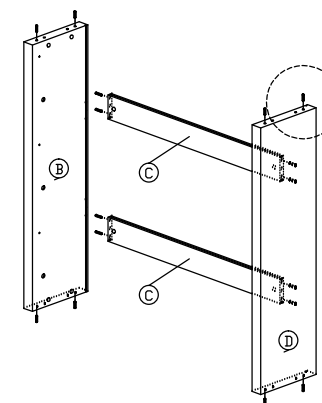

Assembly Instruction

Hardware List			
No.	SHAPE	DESCRIPTION	Qty.
1		8x25mm Wood Dowel	16Pcs
2		15MM Titus Minifix	12Sets
3		M3x12mm Screw	18Pcs
4		M3.5x16mm Screw	30Pcs
5		M3.5x20mm Screw	6Pcs
6		6x30mm Plastic Dowel	6Pcs
7		2 Tray Shoe Rack	3Sets
8		Sofa Leg PVC H69	4Pcs

Part List

Step 1

Step 2 *Bottom View

Step 3

Step 4

Step 5

Step 6

Step 7