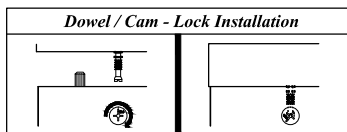

Assembly Instruction

Hardware List			
No.	SHAPE	DESCRIPTION	Qty.
1		8x25mm Wood Dowel	16Pcs
2		15MM Titus Minifix	12Sets
3		M3x12mm Screw	18Pcs
4		M3.5x16mm Screw	30Pcs
5		M3.5x20mm Screw	6Pcs
6		6x30mm Plastic Dowel	6Pcs
7		2 Tray Shoe Rack	3Sets
8		Sofa Leg PVC H69	4Pcs

Part List

Step 1

Step 2 *Bottom View

Step 3

Step 4

Step 5

Step 6

Step 7