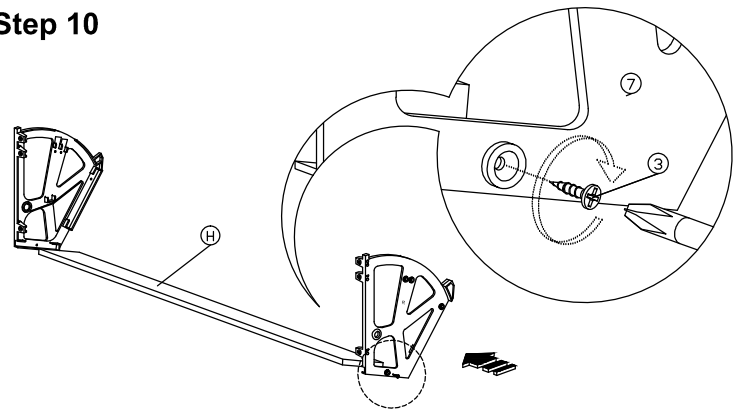

Assembly Instruction

Hardware List			
No.	SHAPE	DESCRIPTION	Qty.
1		8x25mm Wood Dowel	16Pcs
2		15MM Titus Minifix	12Sets
3		M3x12mm Screw	18Pcs
4		M3.5x16mm Screw	30Pcs
5		M3.5x20mm Screw	6Pcs
6		6x30mm Plastic Dowel	6Pcs
7		2 Tray Shoe Rack	3Sets
8		Sofa Leg PVC H69	4Pcs

Part List

Step 1

Step 2 *Bottom View

Step 3

Step 4

Step 5

Step 6

Step 7

Assembly Instruction

Step 8

Step 9

Step 10

Step 11

Step 12

Step 13

Step 14

Step 15