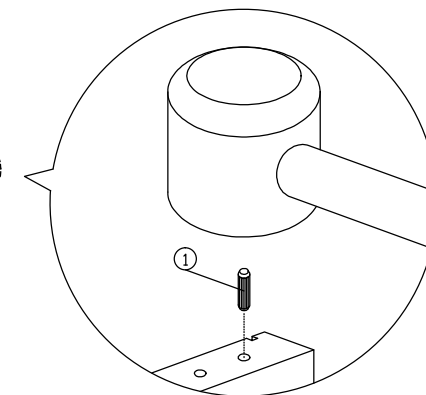

Assembly Instruction

Hardware List			
No.	SHAPE	DESCRIPTION	Qty.
1		8x25mm Wood Dowel	16Pcs
2		15MM Titus Minifix	12Sets
3		M3x12mm Screw	18Pcs
4		M3.5x16mm Screw	30Pcs
5		M3.5x20mm Screw	6Pcs
6		6x30mm Plastic Dowel	6Pcs
7		2 Tray Shoe Rack	3Sets
8		Sofa Leg PVC H69	4Pcs

Part List

Step 1

Step 2 *Bottom View

Step 3

Step 4

Step 5

Step 6

Step 7