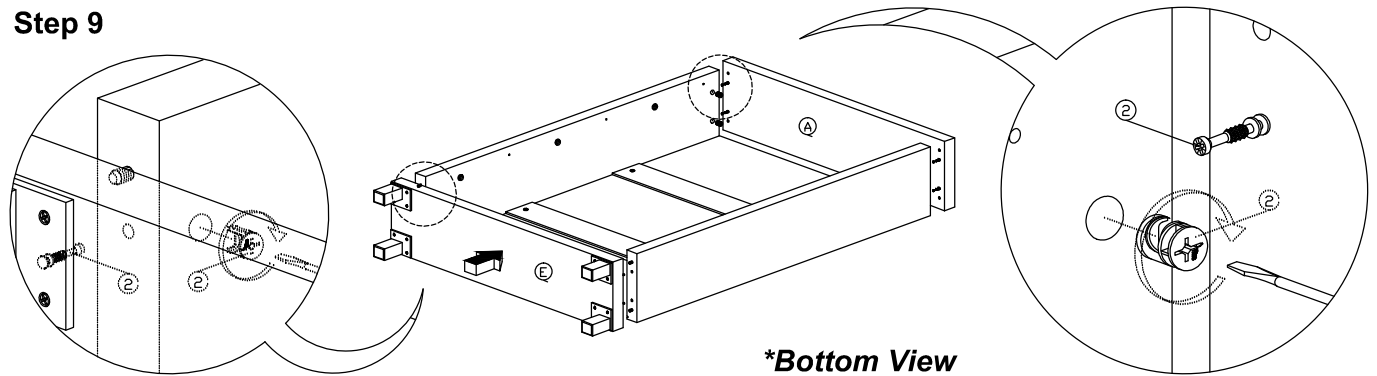

Step 11

Step 12

Step 9