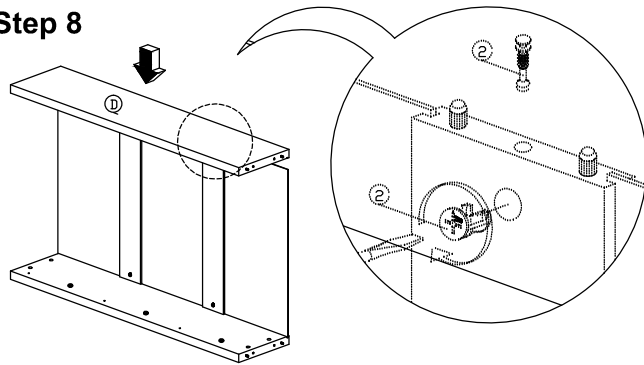

Step 9

Step 10

Assembly Instruction

Step 8