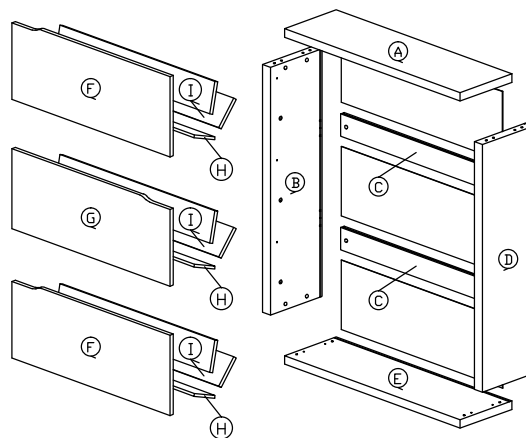

Assembly Instruction

Hardware List			
No.	SHAPE	DESCRIPTION	Qty.
1		8x25mm Wood Dowel	16Pcs
2		15MM Titus Minifix	12Sets
3		M3x12mm Screw	18Pcs
4		M3.5x16mm Screw	30Pcs
5		M3.5x20mm Screw	6Pcs
6		6x30mm Plastic Dowel	6Pcs
7		2 Tray Shoe Rack	3Sets
8		Sofa Leg PVC H69	4Pcs

Part List

Step 1

Step 2 *Bottom View

Step 3

Step 4

Step 5

Step 6

Step 7