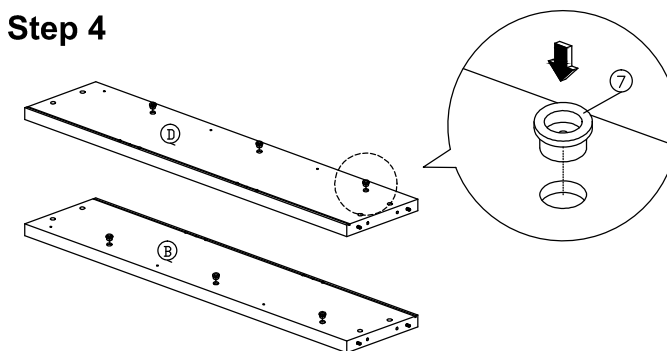

Assembly Instruction

Hardware List			
No.	SHAPE	DESCRIPTION	Qty.
1		8x25mm Wood Dowel	16Pcs
2		15MM Titus Minifix	12Sets
3		M3x12mm Screw	18Pcs
4		M3.5x16mm Screw	30Pcs
5		M3.5x20mm Screw	6Pcs
6		6x30mm Plastic Dowel	6Pcs
7		2 Tray Shoe Rack	3Sets
8		Sofa Leg PVC H69	4Pcs

Part List

Step 1

Step 2 *Bottom View

Step 3

Step 4

Step 5

Step 6

Step 7