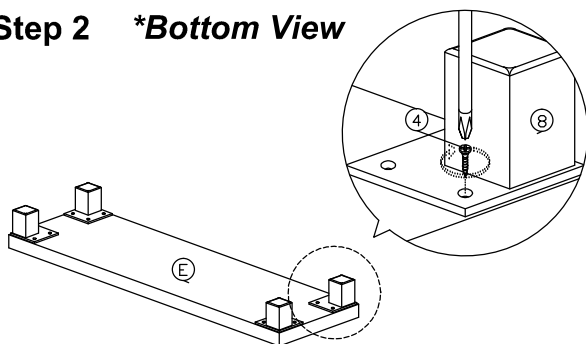

Assembly Instruction

Hardware List			
No.	SHAPE	DESCRIPTION	Qty.
1		8x25mm Wood Dowel	16Pcs
2		15MM Titus Minifix	12Sets
3		M3x12mm Screw	18Pcs
4		M3.5x16mm Screw	30Pcs
5		M3.5x20mm Screw	6Pcs
6		6x30mm Plastic Dowel	6Pcs
7		2 Tray Shoe Rack	3Sets
8		Sofa Leg PVC H69	4Pcs

Part List

Step 1

Step 2 *Bottom View

Step 3

Step 4

Step 5

Step 6

Step 7