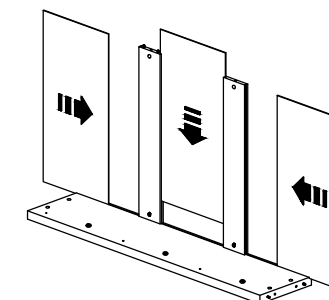

Assembly Instruction

Hardware List			
No.	SHAPE	DESCRIPTION	Qty.
1		8x25mm Wood Dowel	16Pcs
2		15MM Titus Minifix	12Sets
3		M3x12mm Screw	18Pcs
4		M3.5x16mm Screw	30Pcs
5		M3.5x20mm Screw	6Pcs
6		6x30mm Plastic Dowel	6Pcs
7		2 Tray Shoe Rack	3Sets
8		Sofa Leg PVC H69	4Pcs

Part List

Step 1

Step 2 *Bottom View

Step 3

Step 4

Step 5

Step 6

Step 7