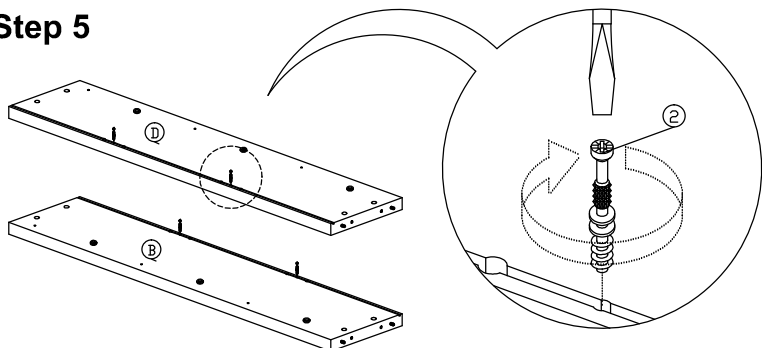

Assembly Instruction

Hardware List			
No.	SHAPE	DESCRIPTION	Qty.
1		8x25mm Wood Dowel	16Pcs
2		15MM Titus Minifix	12Sets
3		M3x12mm Screw	18Pcs
4		M3.5x16mm Screw	30Pcs
5		M3.5x20mm Screw	6Pcs
6		6x30mm Plastic Dowel	6Pcs
7		2 Tray Shoe Rack	3Sets
8		Sofa Leg PVC H69	4Pcs

Part List

Step 1

Step 2 *Bottom View

Step 3

Step 4

Step 5

Step 6

Step 7