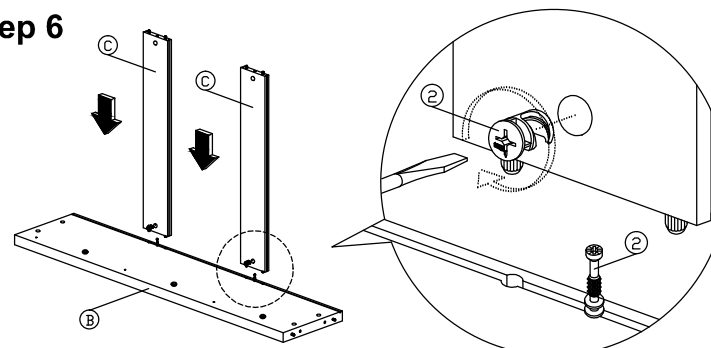

Assembly Instruction

Hardware List			
No.	SHAPE	DESCRIPTION	Qty.
1		8x25mm Wood Dowel	16Pcs
2		15MM Titus Minifix	12Sets
3		M3x12mm Screw	18Pcs
4		M3.5x16mm Screw	30Pcs
5		M3.5x20mm Screw	6Pcs
6		6x30mm Plastic Dowel	6Pcs
7		2 Tray Shoe Rack	3Sets
8		Sofa Leg PVC H69	4Pcs

Part List

Step 1

Step 2 *Bottom View

Step 3

Step 4

Step 5

Step 6

Step 7