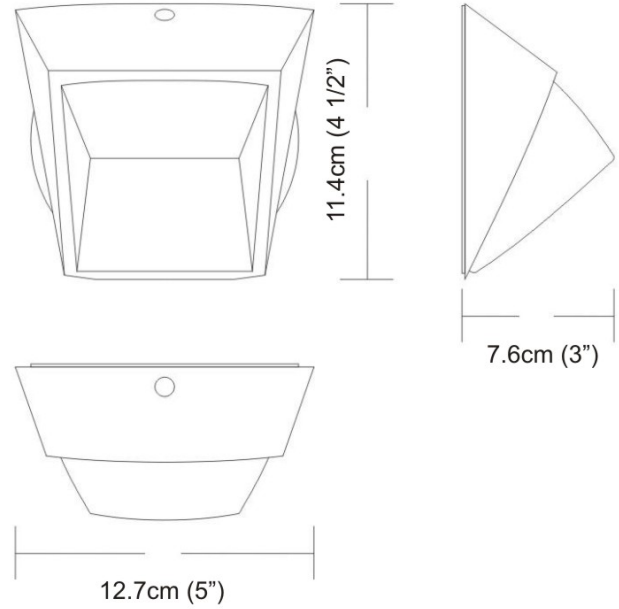

Date: _____ **Project:** _____

Fixture Type: _____ **Specifier/Rep:** _____

 Certified by  North American Standards

Exact Measurements: Metric

Fixture Finish:	Brushed Nickel
Diffuser:	Frosted White Glass
Lamp Type:	T4 Halogen
Lamp Base:	G9
Lamp Voltage:	120Vac
Number Of Lamps:	1
Max Wattage Per Lamp:	35W
Diameter:	12.7cm / 5"
Height:	12.7cm / 5"
Extension:	10.2 cm / 4"
Weight:	1.8 lbs / 0.82 kg