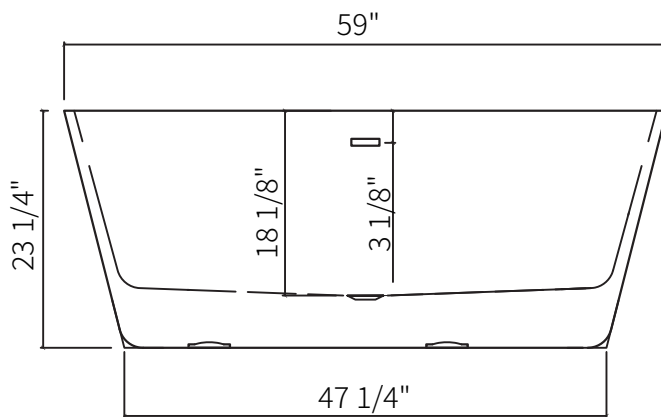

Dimension/Specification

Extensive Drain Pipe

Sku RX-A01-59