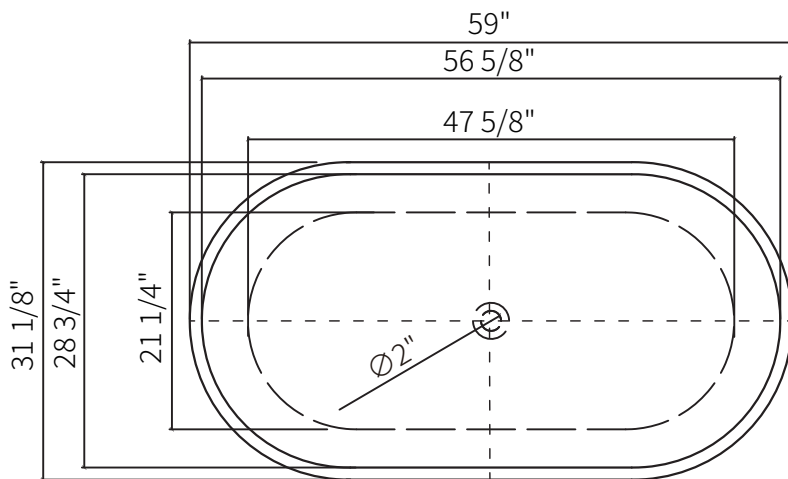

Dimension/Specification

Extensive Drain Pipe

Sku RX-A01-59