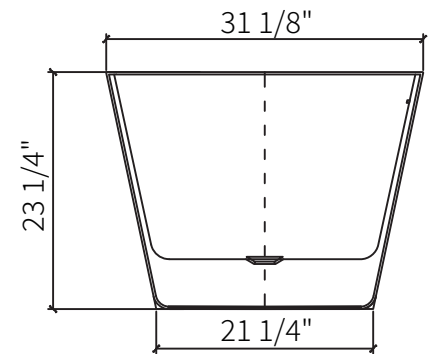

Dimension/Specification

Extensive Drain Pipe

Sku RX-A01-59