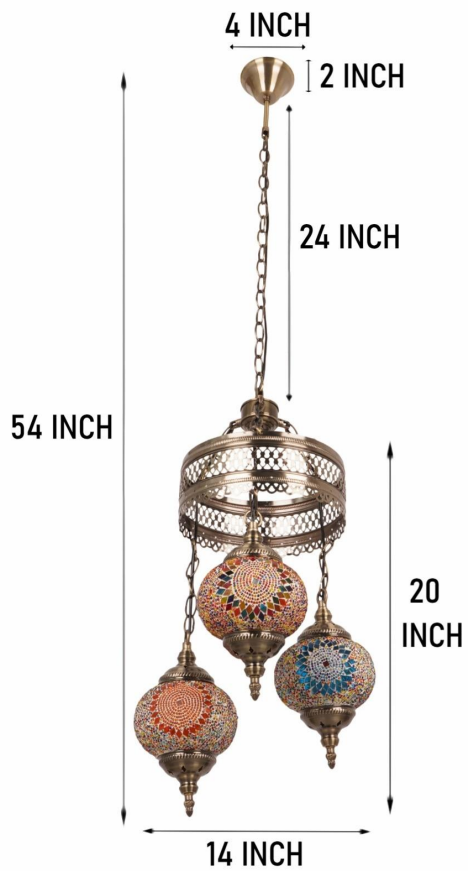

PRODUCT DIMENSION

E26 BASE X3

(INCLUDES 3 WARM LIGHT BULBS)

MAX 60W PER BULB, 110V

PRODUCT WEIGHT: 8.38 IB