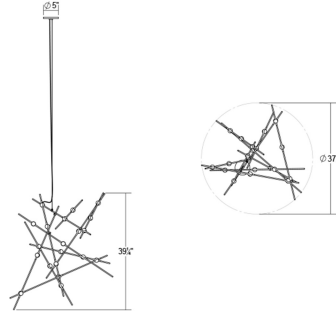

Project:

Constellation Aquila Major Pendant Spec Sheet

SKU: 2152.38C-27 Learn more at:
<https://sonnemanlight.com/constellation-aquila>

Description:

Type #:

Dimensions

Height:	39.25"
Diameter:	37.25"
Canopy/Backplate/Base:	4.5"
Size:	Major
Canopy/Backplate/Base Height:	0.5

Electrical Specs

Bulb(s) Included?:	Yes
Bulb 1 Type:	Integral LED
Bulb Quantity:	20
Input Voltage:	100-277VAC
Wattage:	41
Initial Lumens:	5040
Delivered Lumens:	3500
Color Temperature:	2700K
CRI:	90
Power Supply Type:	Driver
Power Supply Quantity:	1
Power Supply Location:	Remote
Dimming Type:	0-10V
Bulb Max Wattage:	41

Installation

Installation:	Licensed electrician required, multi-step installation
Sloped Ceiling Compatible?:	Not Compatible
Maximum Hanging Height:	39.25"

Shipping

Carton 1 L x W x H:	23" X 15" X 6"
Carton 1 Gross Weight:	15 LBS