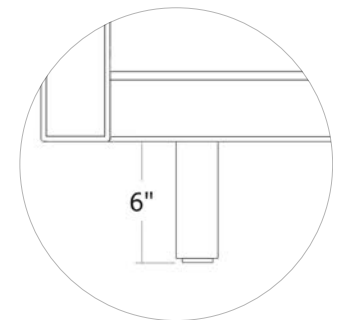

UP SOLUTIONS
UP TWO-SEATER

SKU
A-UP-TWS

DIMENSIONS
65" W | 35" D | 25" H
Seat H 14 ½ | 17 ½"
Seat D 26"

Solid wood legs 3" H
Seat height 14.5" H

Solid wood legs 6" H
Seat height 17.5" H