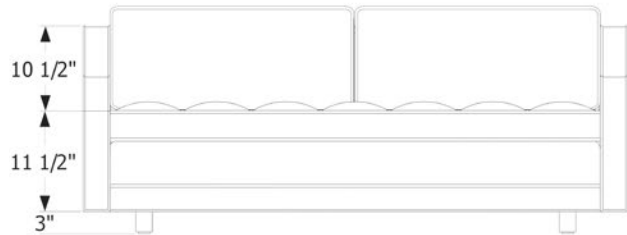

UP SOLUTIONS
UP TWO-SEATER

SKU
A-UP-TWS

DIMENSIONS
65" W | 35" D | 25" H
Seat H 14 ½ | 17 ½"
Seat D 26"

Solid wood legs 3" H
Seat height 14.5" H

Solid wood legs 6" H
Seat height 17.5" H