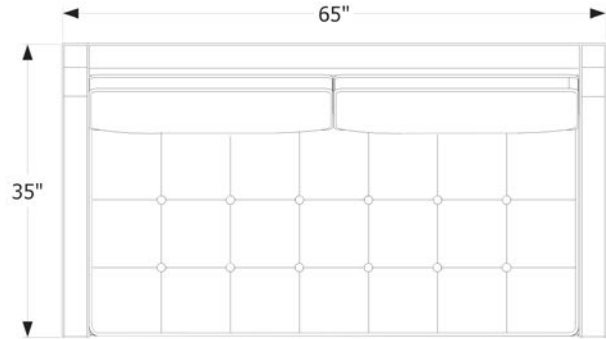

UP SOLUTIONS
UP TWO-SEATER

SKU
A-UP-TWS

DIMENSIONS
65" W | 35" D | 25" H
Seat H 14 ½ | 17 ½"
Seat D 26"

Solid wood legs 3" H
Seat height 14.5" H

Solid wood legs 6" H
Seat height 17.5" H