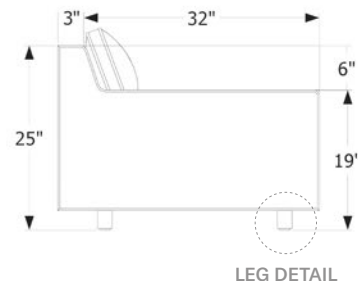

UP SOLUTIONS
UP TWO-SEATER

SKU
A-UP-TWS

DIMENSIONS
65" W | 35" D | 25" H
Seat H 14 ½ | 17 ½"
Seat D 26"

Solid wood legs 3" H
Seat height 14.5" H

Solid wood legs 6" H
Seat height 17.5" H