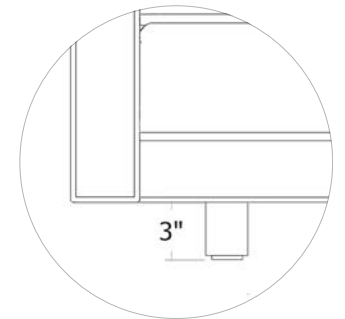

UP SOLUTIONS
UP TWO-SEATER

SKU
A-UP-TWS

DIMENSIONS
65" W | 35" D | 25" H
Seat H 14 ½ | 17 ½"
Seat D 26"

Solid wood legs 3" H
Seat height 14.5" H

Solid wood legs 6" H
Seat height 17.5" H