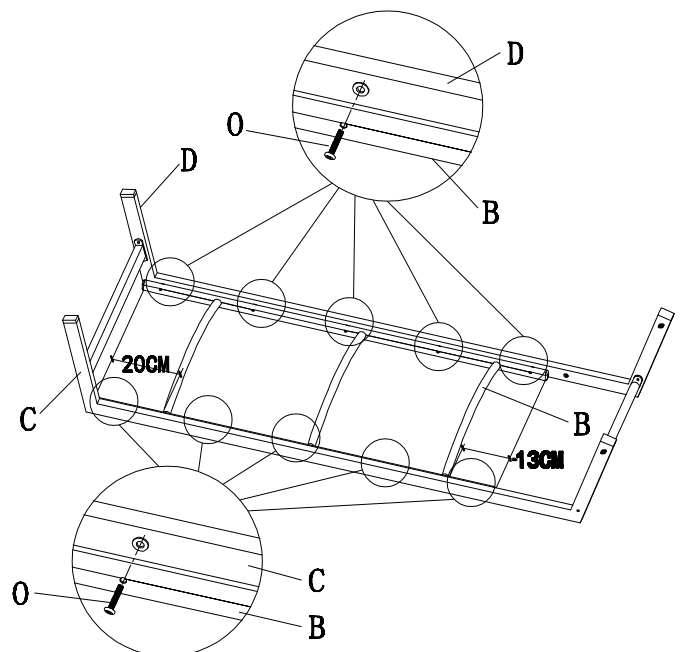

patio chaise lounge set of 3

ASSEMBLY MANUAL

<p>A</p>  <p>2PCS</p>	<p>B</p>  <p>2PCS</p>	<p>C</p>  <p>2PCS</p>	<p>D</p>  <p>2PCS</p>	<p>E</p>  <p>2PCS</p>	<p>F</p>  <p>2PCS</p>
<p>G</p>  <p>2PCS</p>	<p>H</p>  <p>2PCS</p>	<p>I</p>  <p>1PCS</p>	<p>J</p>  <p>4PCS</p>	<p>K</p>  <p>M6X16</p> <p>12PCS</p>	<p>M</p>  <p>M6X30</p> <p>6PCS</p>
<p>O</p>  <p>M6X35</p> <p>28PCS</p>	<p>P</p>  <p>Metal Gasket</p> <p>6PCS</p>	<p>Q</p>  <p>Plastic Gasket</p> <p>4PCS</p>	<p>R</p>  <p>Plastic Cap</p> <p>50PCS</p>	<p>S</p>  <p>4PCS</p>	<p>T</p>  <p>M6X12</p> <p>4PCS</p>
<p>U</p>  <p>2X</p>					

Side Table Assembly

①

②

Chaise Lounge Assembly

⚠ Please don't tighten all the bolts until the last step.

⚠ Press the plastic caps after all the bolts are tightened.

③

④