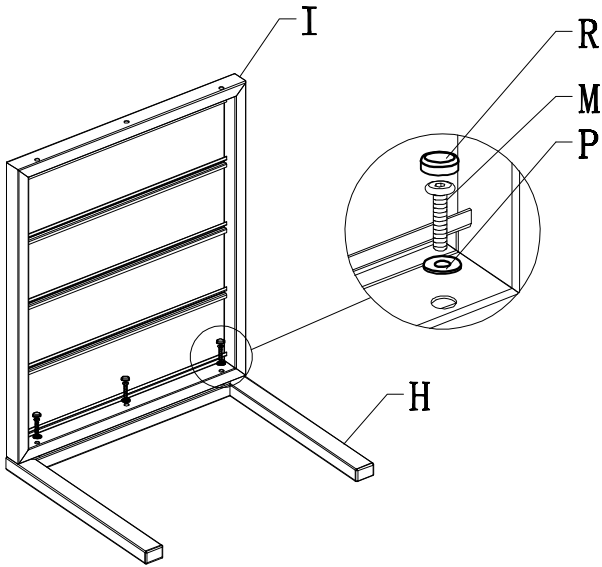

patio chaise lounge set of 3

ASSEMBLY MANUAL

<p>A</p>  <p>2PCS</p>	<p>B</p>  <p>2PCS</p>	<p>C</p>  <p>2PCS</p>	<p>D</p>  <p>2PCS</p>	<p>E</p>  <p>2PCS</p>	<p>F</p>  <p>2PCS</p>
<p>G</p>  <p>2PCS</p>	<p>H</p>  <p>2PCS</p>	<p>I</p>  <p>1PCS</p>	<p>J</p>  <p>4PCS</p>	<p>K</p>  <p>M6X16</p> <p>12PCS</p>	<p>M</p>  <p>M6X30</p> <p>6PCS</p>
<p>O</p>  <p>M6X35</p> <p>28PCS</p>	<p>P</p>  <p>Metal Gasket</p> <p>6PCS</p>	<p>Q</p>  <p>Plastic Gasket</p> <p>4PCS</p>	<p>R</p>  <p>Plastic Cap</p> <p>50PCS</p>	<p>S</p>  <p>4PCS</p>	<p>T</p>  <p>M6X12</p> <p>4PCS</p>
<p>U</p>  <p>2X</p>					

Side Table Assembly

①

②

Chaise Lounge Assembly

⚠ Please don't tighten all the bolts until the last step.

⚠ Press the plastic caps after all the bolts are tightened.

③

④