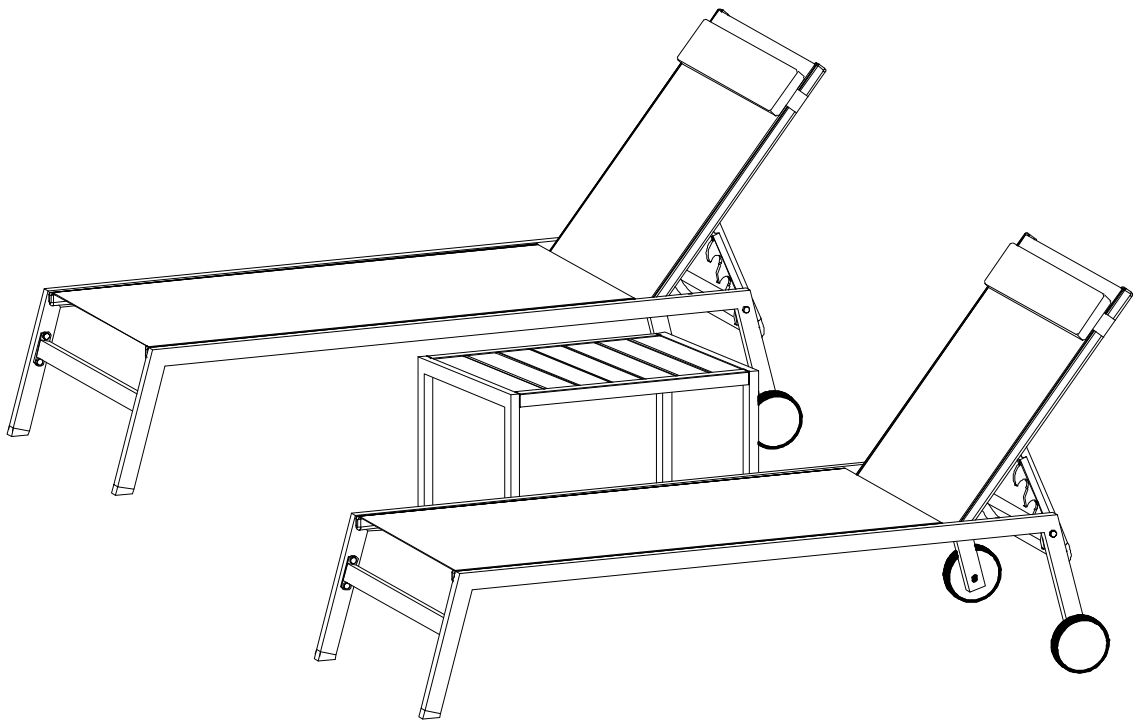

patio chaise lounge set of 3

ASSEMBLY MANUAL

<p>A</p>  <p>2PCS</p>	<p>B</p>  <p>2PCS</p>	<p>C</p>  <p>2PCS</p>	<p>D</p>  <p>2PCS</p>	<p>E</p>  <p>2PCS</p>	<p>F</p>  <p>2PCS</p>
<p>G</p>  <p>2PCS</p>	<p>H</p>  <p>2PCS</p>	<p>I</p>  <p>1PCS</p>	<p>J</p>  <p>4PCS</p>	<p>K</p>  <p>M6X16</p> <p>12PCS</p>	<p>M</p>  <p>M6X30</p> <p>6PCS</p>
<p>O</p>  <p>M6X35</p> <p>28PCS</p>	<p>P</p>  <p>Metal Gasket</p> <p>6PCS</p>	<p>Q</p>  <p>Plastic Gasket</p> <p>4PCS</p>	<p>R</p>  <p>Plastic Cap</p> <p>50PCS</p>	<p>S</p>  <p>4PCS</p>	<p>T</p>  <p>M6X12</p> <p>4PCS</p>
<p>U</p>  <p>2X</p>					

Side Table Assembly

①

②

Chaise Lounge Assembly

⚠ Please don't tighten all the bolts until the last step.

⚠ Press the plastic caps after all the bolts are tightened.

③

④