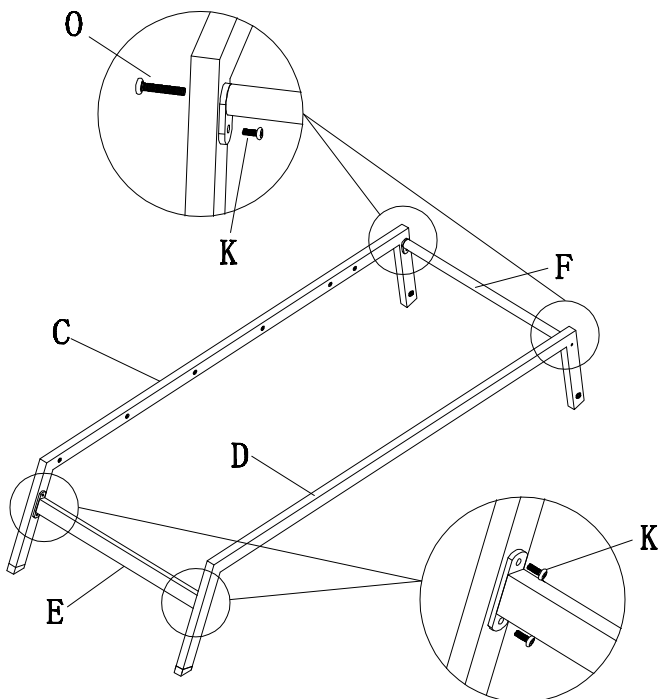

patio chaise lounge set of 3

ASSEMBLY MANUAL

<p>A</p>  <p>2PCS</p>	<p>B</p>  <p>2PCS</p>	<p>C</p>  <p>2PCS</p>	<p>D</p>  <p>2PCS</p>	<p>E</p>  <p>2PCS</p>	<p>F</p>  <p>2PCS</p>
<p>G</p>  <p>2PCS</p>	<p>H</p>  <p>2PCS</p>	<p>I</p>  <p>1PCS</p>	<p>J</p>  <p>4PCS</p>	<p>K</p>  <p>M6X16</p> <p>12PCS</p>	<p>M</p>  <p>M6X30</p> <p>6PCS</p>
<p>O</p>  <p>M6X35</p> <p>28PCS</p>	<p>P</p>  <p>Metal Gasket</p> <p>6PCS</p>	<p>Q</p>  <p>Plastic Gasket</p> <p>4PCS</p>	<p>R</p>  <p>Plastic Cap</p> <p>50PCS</p>	<p>S</p>  <p>4PCS</p>	<p>T</p>  <p>M6X12</p> <p>4PCS</p>
<p>U</p>  <p>2X</p>					

Side Table Assembly

①

②

Chaise Lounge Assembly

⚠ Please don't tighten all the bolts until the last step.

⚠ Press the plastic caps after all the bolts are tightened.

③

④