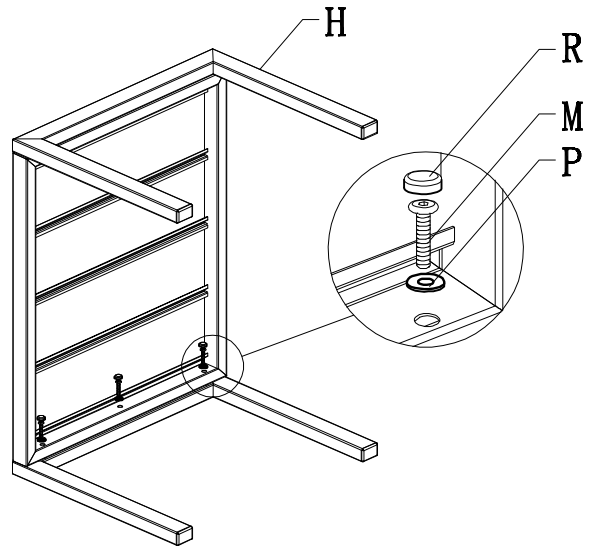

patio chaise lounge set of 3

ASSEMBLY MANUAL

<p>A</p>  <p>2PCS</p>	<p>B</p>  <p>2PCS</p>	<p>C</p>  <p>2PCS</p>	<p>D</p>  <p>2PCS</p>	<p>E</p>  <p>2PCS</p>	<p>F</p>  <p>2PCS</p>
<p>G</p>  <p>2PCS</p>	<p>H</p>  <p>2PCS</p>	<p>I</p>  <p>1PCS</p>	<p>J</p>  <p>4PCS</p>	<p>K</p>  <p>M6X16</p> <p>12PCS</p>	<p>M</p>  <p>M6X30</p> <p>6PCS</p>
<p>O</p>  <p>M6X35</p> <p>28PCS</p>	<p>P</p>  <p>Metal Gasket</p> <p>6PCS</p>	<p>Q</p>  <p>Plastic Gasket</p> <p>4PCS</p>	<p>R</p>  <p>Plastic Cap</p> <p>50PCS</p>	<p>S</p>  <p>4PCS</p>	<p>T</p>  <p>M6X12</p> <p>4PCS</p>
<p>U</p>  <p>2X</p>					

Side Table Assembly

①

②

Chaise Lounge Assembly

⚠ Please don't tighten all the bolts until the last step.

⚠ Press the plastic caps after all the bolts are tightened.

③

④