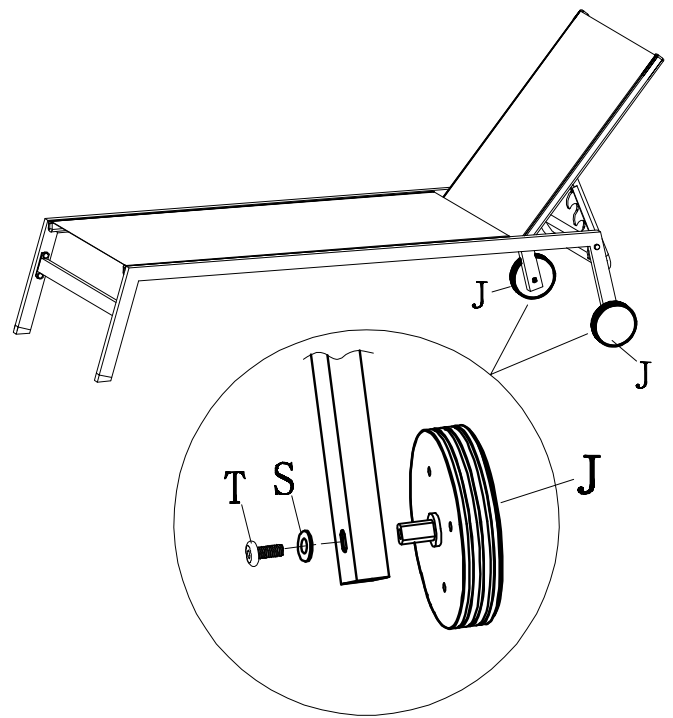

⑤

⑥

⑦

Press the plastic caps after all the bolts are tightened.

⑧