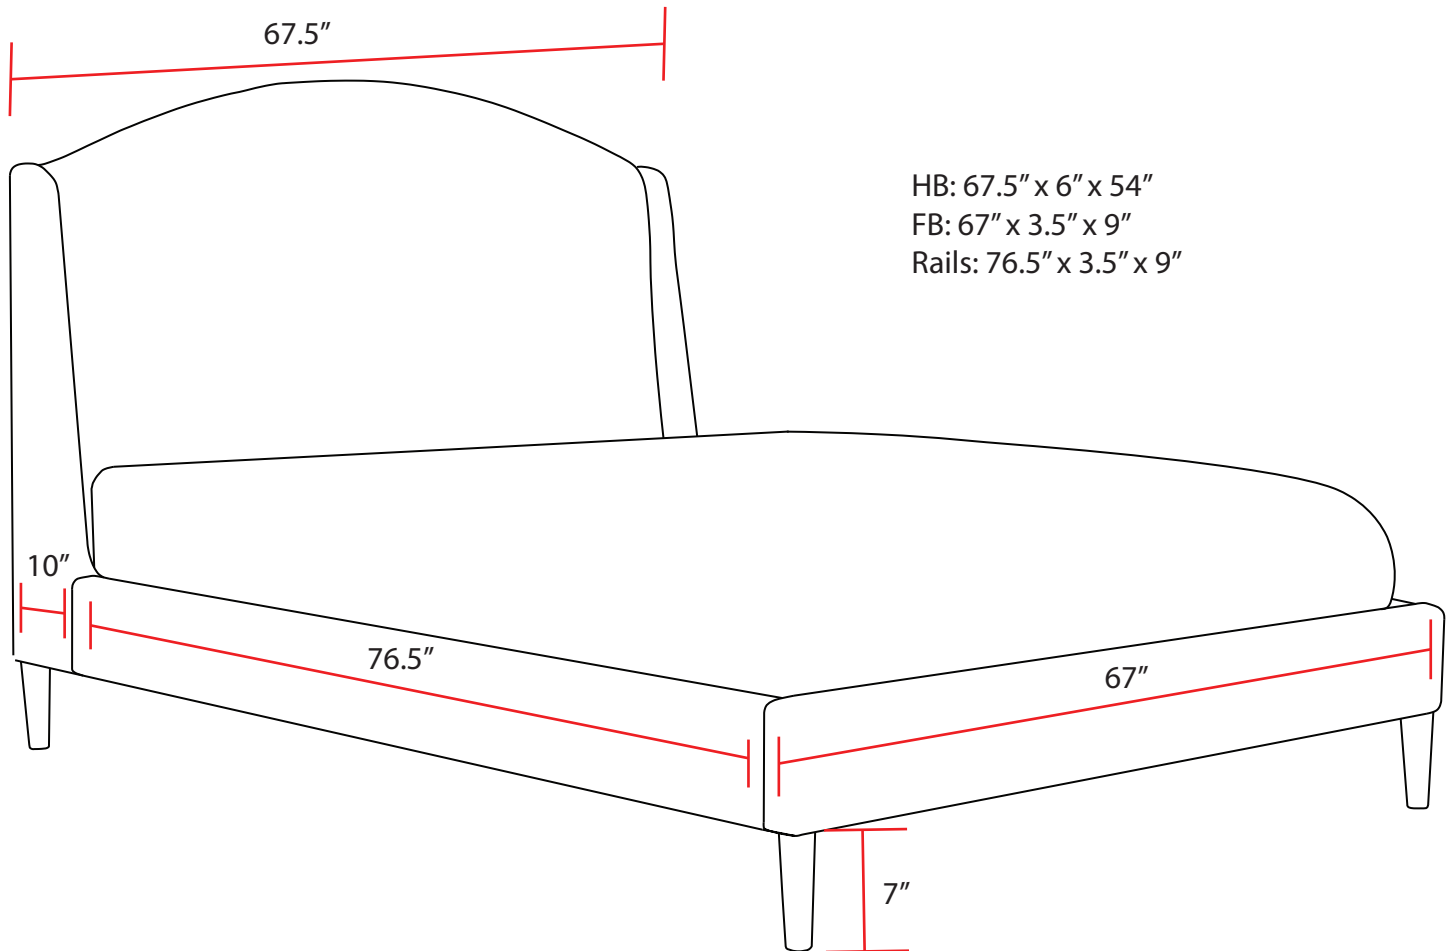

Crescent Queen Bed Production 10/20/22

Overall: 67.5" x 90" x 54"

BED MEASUREMENT CONVERSIONS

- Take QUEEN width and add 16 to make KING width
- Take QUEEN width and add 12 to make CAL KING width
- Rails for KING and QUEEN are identical
- CAL KING is 4" longer than KING and Queen

HB: 67.5" x 6" x 54"

FB: 67" x 3.5" x 9"

Rails: 76.5" x 3.5" x 9"

Slats: 9" H
Thickness 1"
Middle Slats: 8" H