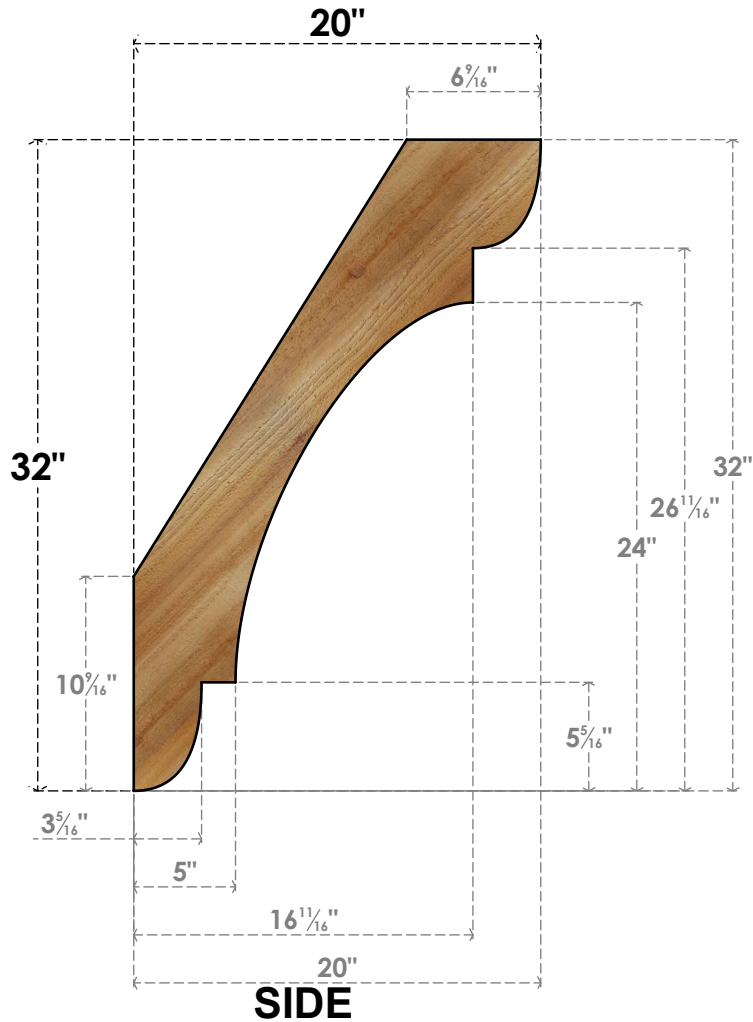

BRC04X20X32OLY00RWR

4"W X 20"D X 32"H OLYMPIC ROUGH SAWN BRACE, WESTERN RED CEDAR

EKENA MILLWORK
 2300 WEST MAIN ST.
 CLARKSVILLE, TX 75426
 TOLL FREE: 866-607-0453
 WWW.EKENAMILLWORK.COM

NOTES

1. INSTALLATION TO BE COMPLETED IN ACCORDANCE WITH MANUFACTURER'S SPECIFICATIONS.
2. DRAWING MAY NOT BE TO SCALE
3. THIS DRAWING IS INTENDED FOR DESIGN AND PLANNING PURPOSES ONLY.
4. ALL INFORMATION CONTAINED HEREIN WAS CURRENT AT THE TIME OF DEVELOPMENT BUT MUST BE REVIEWED AND APPROVED BY THE PRODUCT MANUFACTURER TO BE CONSIDERED ACCURATE.
5. PRODUCTS ARE NOT KILN DRIED. THIS ITEM IS UNIQUE AND WILL CONTAIN THE NATURAL VARIATIONS THAT THE WOOD SPECIES OFFERS. THIS MAY RESULT IN VARIATIONS UP TO 1/4"