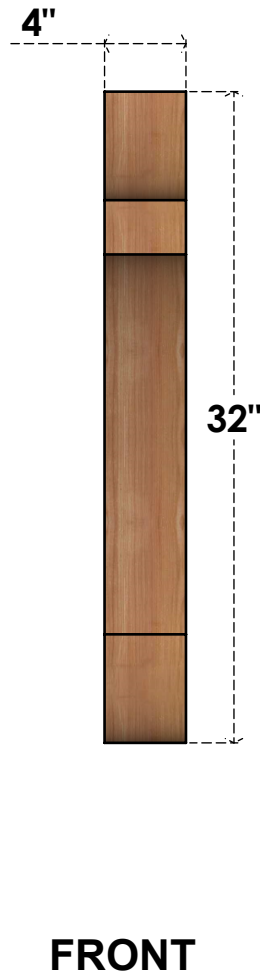

BRC04X20X32OLY00RWR

4"W X 20"D X 32"H OLYMPIC ROUGH SAWN BRACE, WESTERN RED CEDAR

EKENA MILLWORK
 2300 WEST MAIN ST.
 CLARKSVILLE, TX 75426
 TOLL FREE: 866-607-0453
 WWW.EKENAMILLWORK.COM

NOTES

1. INSTALLATION TO BE COMPLETED IN ACCORDANCE WITH MANUFACTURER'S SPECIFICATIONS.
2. DRAWING MAY NOT BE TO SCALE
3. THIS DRAWING IS INTENDED FOR DESIGN AND PLANNING PURPOSES ONLY.
4. ALL INFORMATION CONTAINED HEREIN WAS CURRENT AT THE TIME OF DEVELOPMENT BUT MUST BE REVIEWED AND APPROVED BY THE PRODUCT MANUFACTURER TO BE CONSIDERED ACCURATE.
5. PRODUCTS ARE NOT KILN DRIED. THIS ITEM IS UNIQUE AND WILL CONTAIN THE NATURAL VARIATIONS THAT THE WOOD SPECIES OFFERS. THIS MAY RESULT IN VARIATIONS UP TO 1/4"