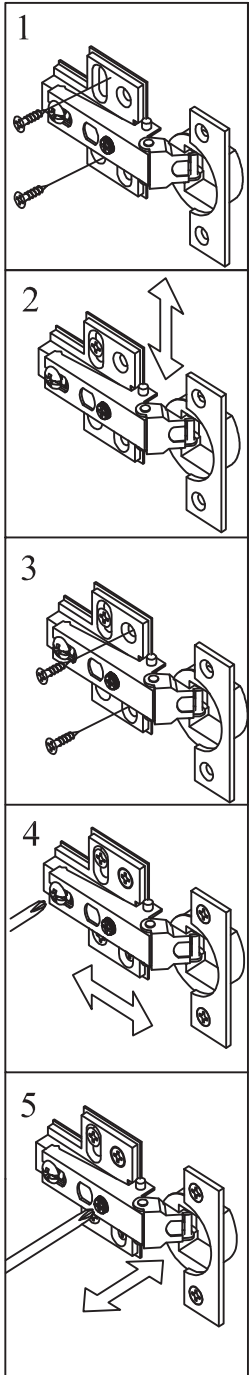

STEP 16

E	x12