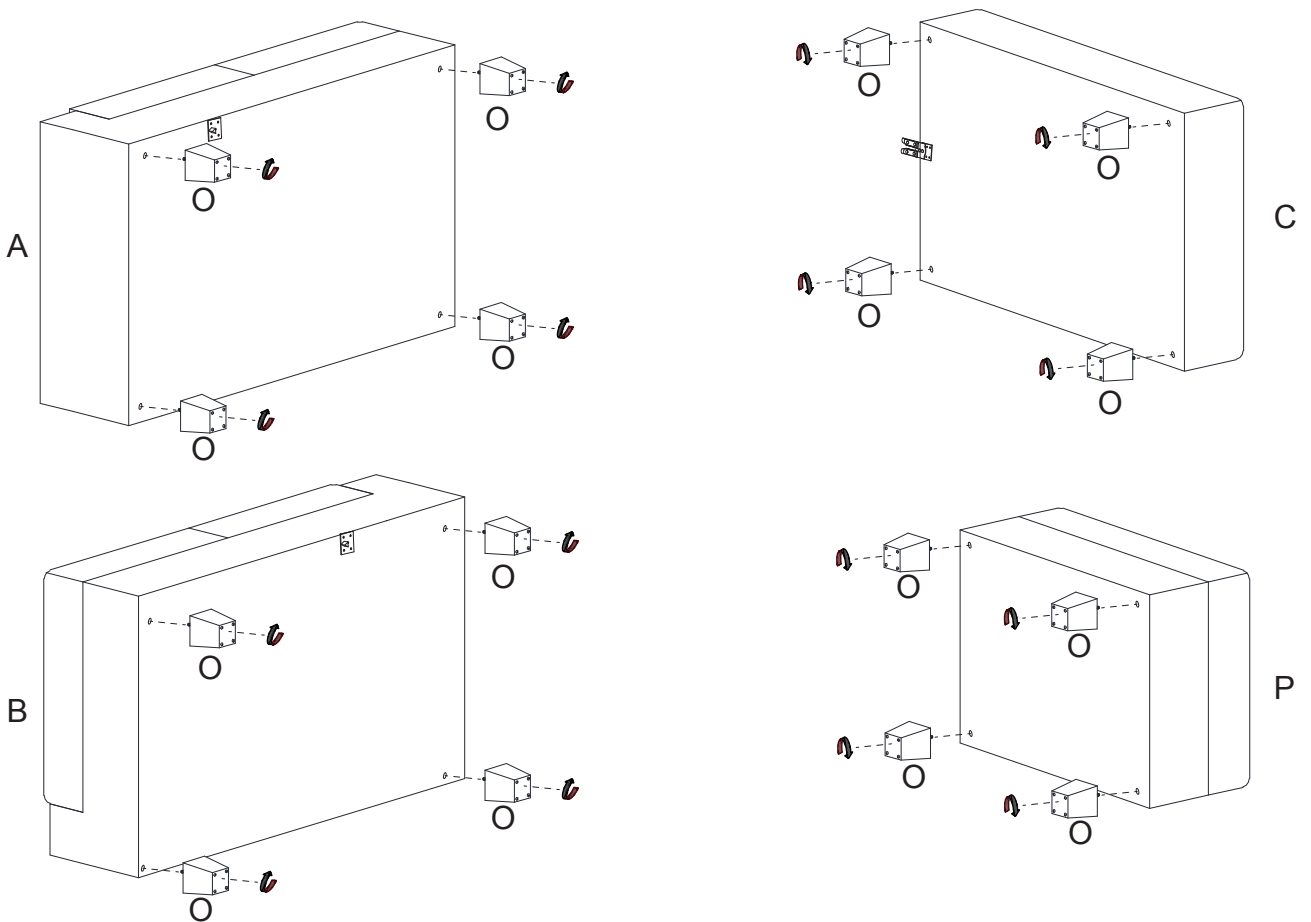

ASSEMBLY INSTRUCTION

LEFT/RIGHT REVERSIBLE SECTIONAL SOFA

ASSEMBLY TIPS:

1. Remove hardware from box and sort by size.
2. Please check to see that all hardware and parts are present prior to start of assembly.
3. Please follow attached instruction in the same sequence as numbered to assure fast & easy assembly.

PARTS IDENTIFICATION

A		1 pc	B		1 pc
C		1 pc	D		1 pc
E		2 pcs	F		1 pc
G		1 pc	H		1 pc
I		2pcs	J		3 pcs
K		1 pc	L		1 pc
M		1 pc	N		1 pc
O		16pcs	P		1 pc

STEP1/ETAPE1:

STEP2/ETAPE2:

STEP3/ETAPE3:

STEP4/ETAPE4: