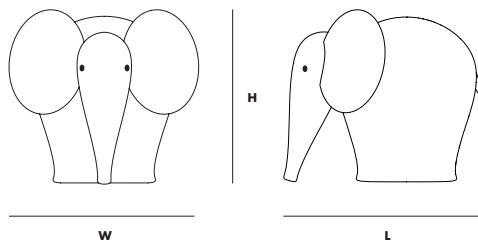

## HEAD

CAN BE TILTED AND DETACHED FROM THE BODY

## MAINTENANCE

FOR DAILY CARE, WIPE OFF WITH A CLEAN, MOIST CLOTH FOLLOWED BY A SOFT DRY CLOTH

## DIMENSIONS

L 95 x W 82 x H 78 MM (MINI)

L 3.7 x W 3.2 x H 3 "

L 140 x W 108 x H 100 MM (SMALL)

L 4.4 x W 4.8 x H 3.9 "

L 198 x W 165 x H 160 MM (MEDIUM)

L 7.8 x W 7 x H 6.3 "