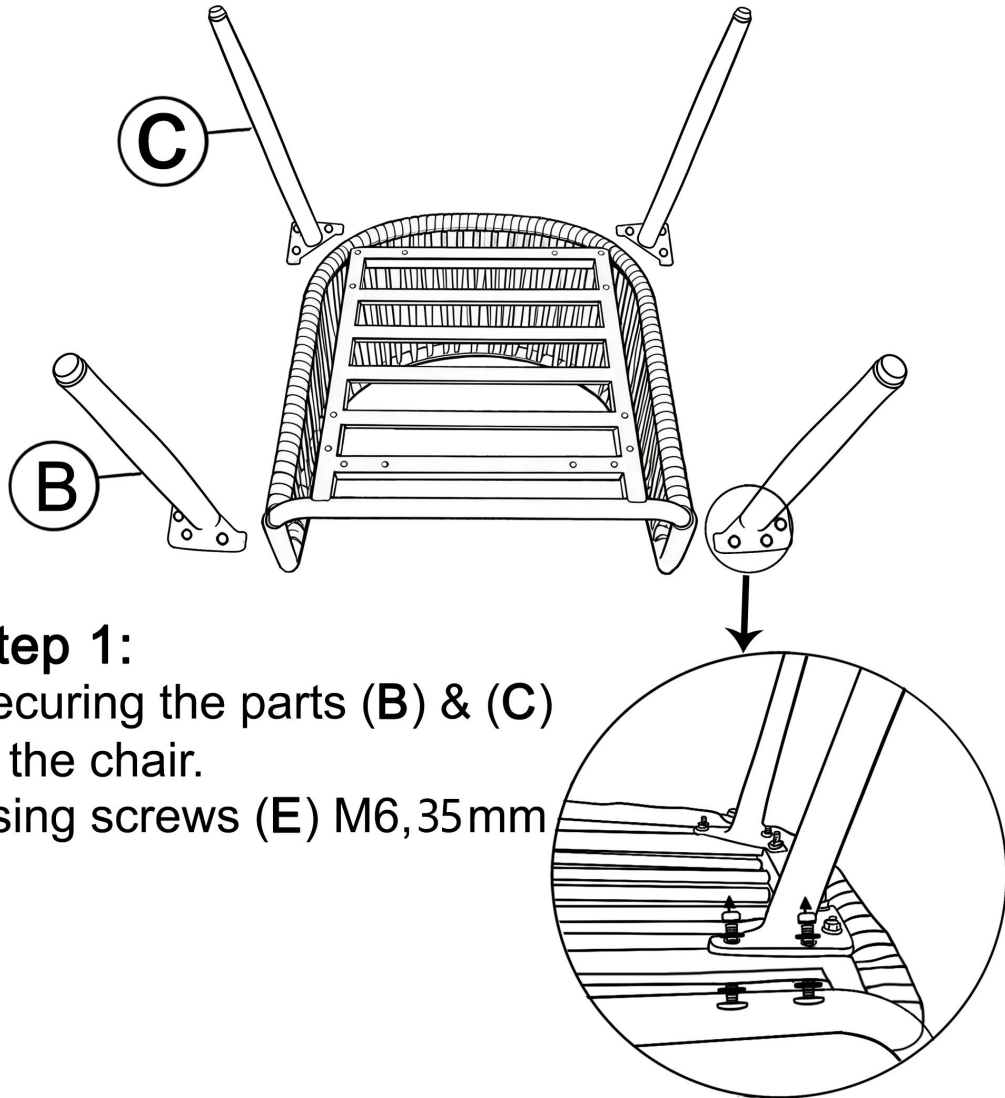

PATIO DINING CHAIR

**EASY
ASSEMBLY**
Assemble in
15 minutes
or less

Accessories List

									
A	1	B	2	C	2	D	1		
									
M6, 35mm									
E	14	F	2	G	2				
<p>Notice: Please check the accessories before installation, if there is any problem, feel free to contact us!</p>									

Step 2:

Put the cushions on, and finish the assembly!