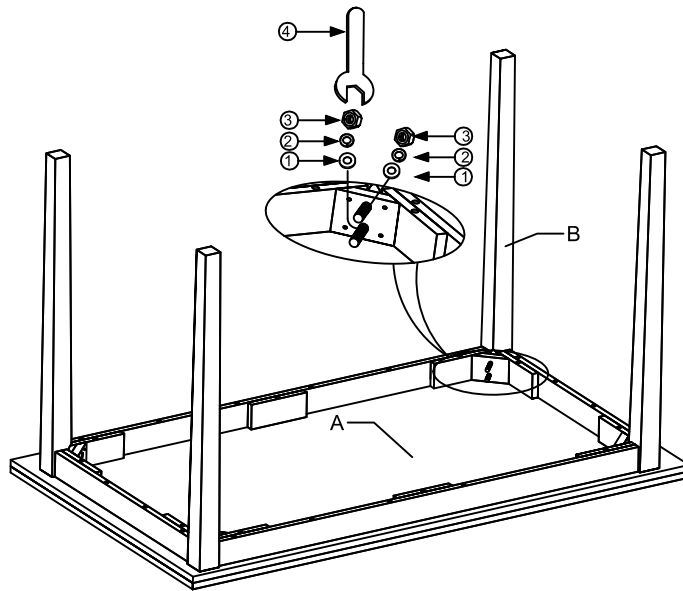

5PC DINETTE SET / 5PC ENSEMBLE DE REPAS

Thank you for purchasing this product. Please take time to read and follow the instructions below. Check that you have all parts and hardware before assembly. Parts apparently missing are often found in the packing materials. If you do not have all the parts listed, have your dealer contact us and they will be sent to you immediately.

Merci d'avoir acheté ce produit de qualité. Vérifiez avant le montage que vous avez toutes les pièces et fixations. Les pièces qui semblent manquer se trouvent souvent dans les matériaux d'emballage. Si vous n'avez pas toutes les pièces de la liste, demandez à votre détaillant et nous vous les enverrons immédiatement.

HARDWARE LIST /LISTE DE QUINCAILLERIE				PARTS LIST /LISTE DE PIECES		
1		Flat Washer / Rondelle Plate	8	A	Table Top / Dessus De Table	1
				B	Leg / Pied	4
2		Lock Washer / Rondelle D'arret	8			
3		Nut / Noix	8			
4		Open Wrench / Cle	1			

STEP 1 / ETAPE 1

STEP 2 / ETAPE 2