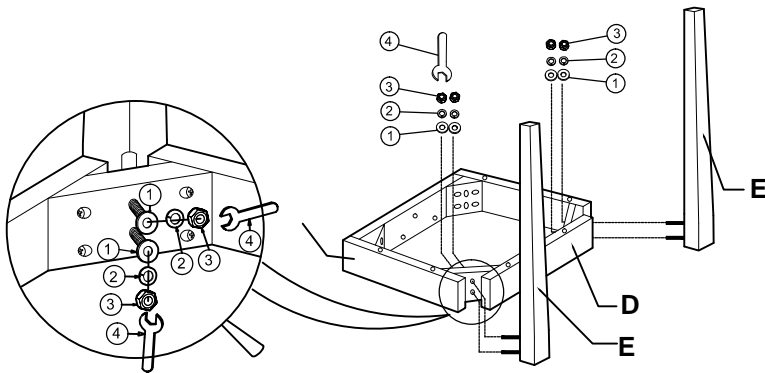

5PC DINETTE SET / 5PC ENSEMBLE DE REPAS

Thank you for purchasing this product. Please take time to read and follow the instructions below. Check that you have all parts and hardware before assembly. Parts apparently missing are often found in the packing materials. If you do not have all the parts listed, have your dealer contact us and they will be sent to you immediately.

Merci d'avoir acheté ce produit de qualité. Vérifiez avant le montage que vous avez toutes les pièces et fixations. Les pièces qui semblent manquer se trouvent souvent dans les matériaux d'emballage. Si vous n'avez pas toutes les pièces de la liste, demandez à votre détaillant et nous vous les enverrons immédiatement.

HARDWARE LIST /LISTE DE QUINCAILLERIE				PARTS LIST /LISTE DE PIECES		
1		Flat Washer / Rondelle Plate	44	C	Chair Back / Dossier De Chaise	4
2		Lock Washer / Rondelle D'arret	44	D	Seat Frame / Cadre De Siege	4
3		Nut / Noix	16	E	Front Leg (Left & Right) / Pied Avant	8
4		Open Wrench / Cle	1	F	Cushion Seat / Coussin De Siege	4
5		Short Bolt / Petit Boulon	12			
6		Long Bolt / Grand Boulon	16			
7		Wood Screw / Vls	24			

STEP 1 / ETAPE 1