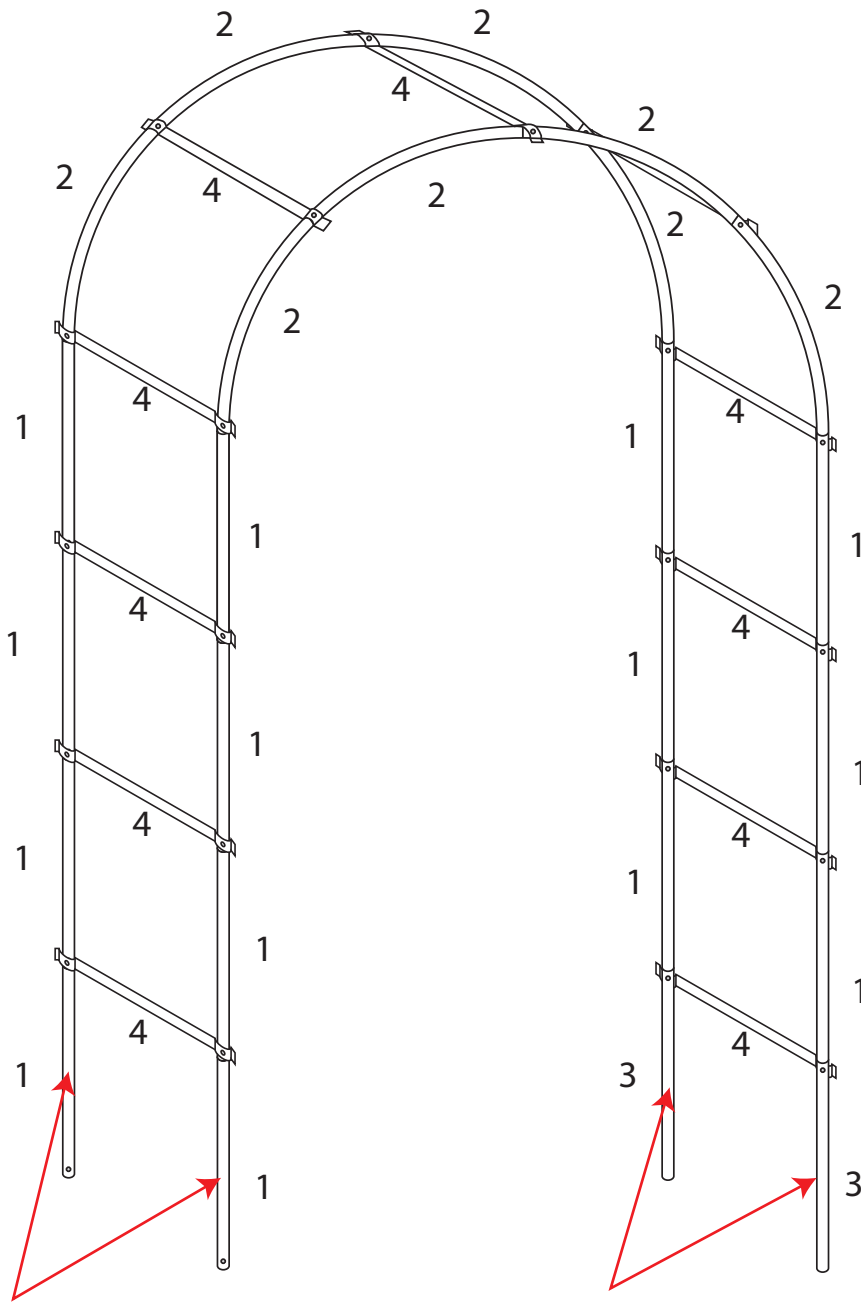

EASY ARCH

Start this side
with pole 1

End this side
with pole 3

Assemble as per
diagram

2 person assembly
recommended

1		14pcs
2		8pcs
3		2pcs
4		11pcs
5		22pcs

©Select IP Ltd
High Hazels Road
Barlborough Links
Chesterfield, S43 4UZ
T: 01246 819251
sales@selectip.co.uk