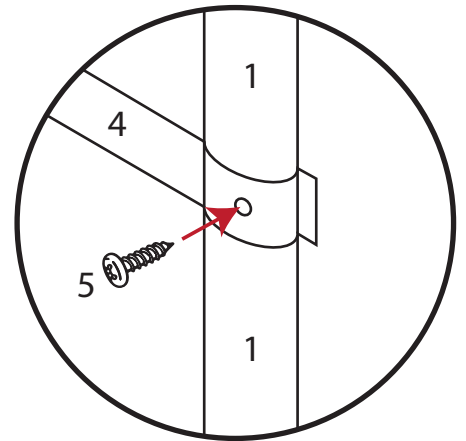

EASY ARCH

Start this side
with pole 1

End this side
with pole 3

Assemble as per
diagram

2 person assembly
recommended

1		14pcs
2		8pcs
3		2pcs
4		11pcs
5		22pcs

©Select IP Ltd
High Hazels Road
Barlborough Links
Chesterfield, S43 4UZ
T: 01246 819251
sales@selectip.co.uk