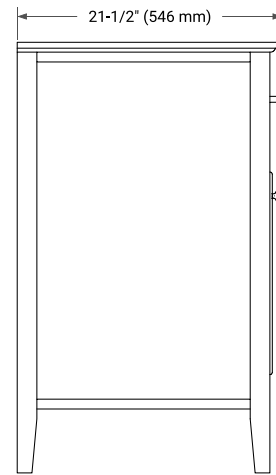

36" RIGHT OFFSET CABINET

BASE CABINET DIMENSIONS

36" W x 21.5" D x 33.5" H

FEATURES

- Solid wood frame & plywood panels
- Dovetail drawers and joints
- Soft closing doors & drawers

HARDWARE FINISHES*

Brushed Nickel Satin Brass Matte Black Polished Chrome

Hardware comes preinstalled with the illustrated option. Other finishes are available on our online store if you prefer a different one.

AVAILABLE COLORS

White Grey

FRONT VIEW

SIDE VIEW

PLAN VIEW

37" RIGHT OVAL SINK COUNTERTOP WITH 0.75 IN. THICKNESS

OVERALL DIMENSIONS

37" W x 22" D x 0.75" H

COUNTERTOP OPTIONS

Carrara Marble

FEATURES

- Solid countertop with mitered edges & seams
- Undermount white oval sink
- Pre-drilled for 8" widespread faucet

INCLUDED

- Countertop
- Matching Backsplash
- Oval Sink

COUNTERTOP PLAN VIEW

EDGE SIDE VIEW

THREE DIMENSIONAL COUNTERTOP VIEW