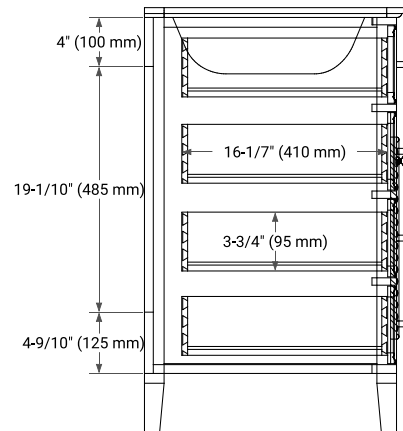

36" RIGHT OFFSET CABINET

BASE CABINET DIMENSIONS

36" W x 21.5" D x 33.5" H

FEATURES

- Solid wood frame & plywood panels
- Dovetail drawers and joints
- Soft closing doors & drawers

HARDWARE FINISHES*

Brushed Nickel Satin Brass Matte Black Polished Chrome

Hardware comes preinstalled with the illustrated option. Other finishes are available on our online store if you prefer a different one.

AVAILABLE COLORS

White Grey

FRONT VIEW

SIDE VIEW

PLAN VIEW

37" RIGHT OVAL SINK COUNTERTOP WITH 0.75 IN. THICKNESS

OVERALL DIMENSIONS

37" W x 22" D x 0.75" H

COUNTERTOP OPTIONS

Carrara Marble

FEATURES

- Solid countertop with mitered edges & seams
- Undermount white oval sink
- Pre-drilled for 8" widespread faucet

INCLUDED

- Countertop
- Matching Backsplash
- Oval Sink

COUNTERTOP PLAN VIEW

EDGE SIDE VIEW

THREE DIMENSIONAL COUNTERTOP VIEW