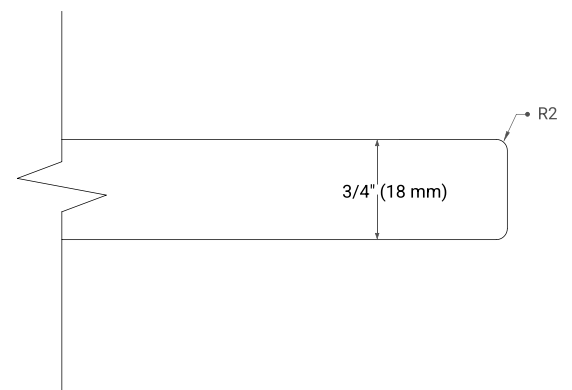

36" RIGHT OFFSET CABINET

BASE CABINET DIMENSIONS

36" W x 21.5" D x 33.5" H

FEATURES

- Solid wood frame & plywood panels
- Dovetail drawers and joints
- Soft closing doors & drawers

HARDWARE FINISHES*

Brushed Nickel Satin Brass Matte Black Polished Chrome

OVERALL DIMENSIONS

37" W x 22" D x 0.75" H

COUNTERTOP OPTIONS

Carrara Marble

FEATURES

- Solid countertop with mitered edges & seams
- Undermount white oval sink
- Pre-drilled for 8" widespread faucet

INCLUDED

- Countertop
- Matching Backsplash
- Oval Sink

COUNTERTOP PLAN VIEW

EDGE SIDE VIEW

THREE DIMENSIONAL COUNTERTOP VIEW