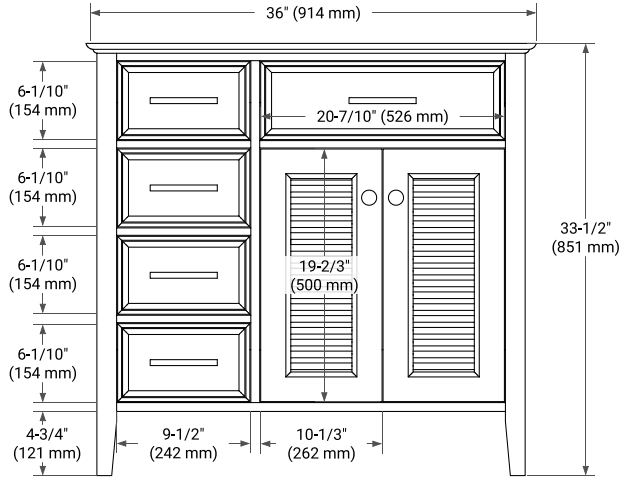

36" RIGHT OFFSET CABINET

BASE CABINET DIMENSIONS

36" W x 21.5" D x 33.5" H

FEATURES

- Solid wood frame & plywood panels
- Dovetail drawers and joints
- Soft closing doors & drawers

HARDWARE FINISHES*

Brushed Nickel Satin Brass Matte Black Polished Chrome

Hardware comes preinstalled with the illustrated option. Other finishes are available on our online store if you prefer a different one.

AVAILABLE COLORS

White Grey

FRONT VIEW

SIDE VIEW

PLAN VIEW

37" RIGHT OVAL SINK COUNTERTOP WITH 0.75 IN. THICKNESS

OVERALL DIMENSIONS

37" W x 22" D x 0.75" H

COUNTERTOP OPTIONS

Carrara Marble

FEATURES

- Solid countertop with mitered edges & seams
- Undermount white oval sink
- Pre-drilled for 8" widespread faucet

INCLUDED

- Countertop
- Matching Backsplash
- Oval Sink

COUNTERTOP PLAN VIEW

EDGE SIDE VIEW

THREE DIMENSIONAL COUNTERTOP VIEW