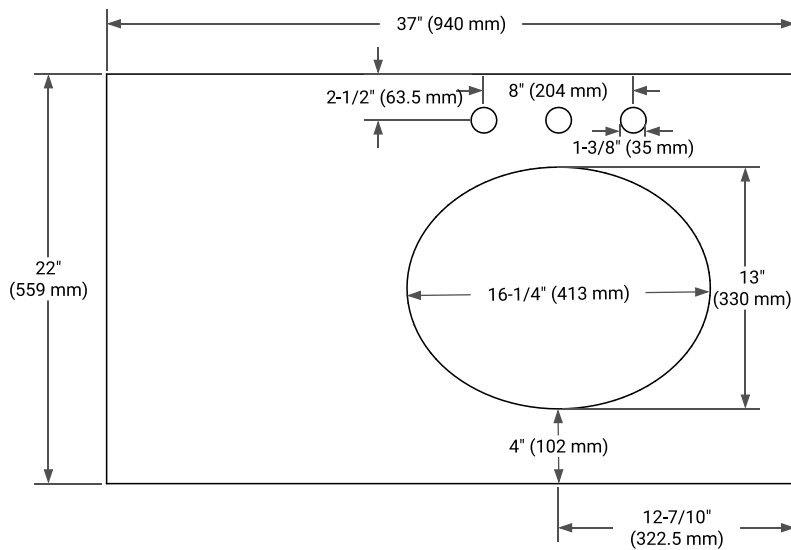

36" RIGHT OFFSET CABINET

BASE CABINET DIMENSIONS

36" W x 21.5" D x 33.5" H

FEATURES

- Solid wood frame & plywood panels
- Dovetail drawers and joints
- Soft closing doors & drawers

HARDWARE FINISHES*

Brushed Nickel Satin Brass Matte Black Polished Chrome

Hardware comes preinstalled with the illustrated option. Other finishes are available on our online store if you prefer a different one.

AVAILABLE COLORS

White Grey

FRONT VIEW

SIDE VIEW

PLAN VIEW

37" RIGHT OVAL SINK COUNTERTOP WITH 0.75 IN. THICKNESS

OVERALL DIMENSIONS

37" W x 22" D x 0.75" H

COUNTERTOP OPTIONS

Carrara Marble

FEATURES

- Solid countertop with mitered edges & seams
- Undermount white oval sink
- Pre-drilled for 8" widespread faucet

INCLUDED

- Countertop
- Matching Backsplash
- Oval Sink

COUNTERTOP PLAN VIEW

EDGE SIDE VIEW

THREE DIMENSIONAL COUNTERTOP VIEW