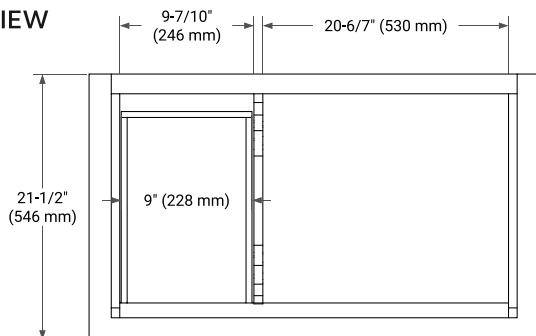

36" RIGHT OFFSET CABINET

BASE CABINET DIMENSIONS

36" W x 21.5" D x 33.5" H

FEATURES

- Solid wood frame & plywood panels
- Dovetail drawers and joints
- Soft closing doors & drawers

HARDWARE FINISHES*

Brushed Nickel Satin Brass Matte Black Polished Chrome

Hardware comes preinstalled with the illustrated option. Other finishes are available on our online store if you prefer a different one.

AVAILABLE COLORS

White Grey

FRONT VIEW

SIDE VIEW

PLAN VIEW

37" RIGHT OVAL SINK COUNTERTOP WITH 0.75 IN. THICKNESS

OVERALL DIMENSIONS

37" W x 22" D x 0.75" H

COUNTERTOP OPTIONS

Carrara Marble

FEATURES

- Solid countertop with mitered edges & seams
- Undermount white oval sink
- Pre-drilled for 8" widespread faucet

INCLUDED

- Countertop
- Matching Backsplash
- Oval Sink

COUNTERTOP PLAN VIEW

EDGE SIDE VIEW

THREE DIMENSIONAL COUNTERTOP VIEW