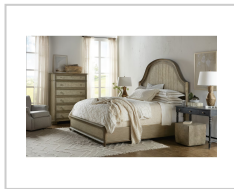

HOOKER[®]

FURNITURE

Hooker Furniture Bedroom Alfresco Lauro Queen Panel Bed with Metal

Hooker Furniture
www.hookerfurniture.com

SKU: 6025-90250-83

Width: 66.75" (169.5 cm)

Depth: 90" (228.6 cm)

Height: 72.25" (183.5 cm)

Number of Drawers: 0

Number of Leaves: 0

Style: Casual

Bed Size: Queen

Finish: Light Wood

Brand: Hooker Furniture

Product Description: Timeless Old World style meets industrial luxe in the Lauro Queen-sized arched panel bed, with a metal wrap around the headboard that is textured and hammered. Crafted of Oak Veneers with handpainting and aluminum sheet, the Lauro is finished in Sorrento, a soft taupe blended with a gray two-tone paint. Includes headboard, footboard and rails. Headboard is height-adjustable, from 70 inches to 76 inches.

Status: New

Finish: Sorrento, a soft taupe blended with a gray two-tone paint, finish is a mix of Weathered Shale and Light Tusk. Distressing includes hand planing, worm holes, rock, rasping edge and scraping. Metal wrap around headboard frame textured hammered distressing.

Features: Includes headboard, footboard & rails
Queen size

6025-90251-83 Headboard can also be used alone

Headboard height is adjustable from 66-inches to 72-inches tall

Material: Oak Veneers and Aluminum Sheet with Handpainting