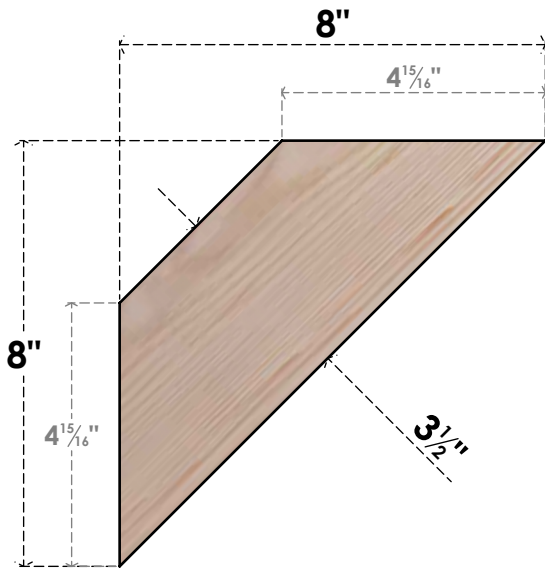

BRC06X08X08TRA00SDF

5 1/2"W X 8"D X 8"H TRADITIONAL SMOOTH BRACE, DOUGLAS FIR

SIDE

FRONT

EKENA MILLWORK
 2300 WEST MAIN ST.
 CLARKSVILLE, TX 75426
 TOLL FREE: 866-607-0453
 WWW.EKENAMILLWORK.COM

NOTES

1. INSTALLATION TO BE COMPLETED IN ACCORDANCE WITH MANUFACTURER'S SPECIFICATIONS.
2. DRAWING MAY NOT BE TO SCALE
3. THIS DRAWING IS INTENDED FOR DESIGN AND PLANNING PURPOSES ONLY.
4. ALL INFORMATION CONTAINED HEREIN WAS CURRENT AT THE TIME OF DEVELOPMENT BUT MUST BE REVIEWED AND APPROVED BY THE PRODUCT MANUFACTURER TO BE CONSIDERED ACCURATE.
5. PRODUCTS ARE NOT KILN DRIED. THIS ITEM IS UNIQUE AND WILL CONTAIN THE NATURAL VARIATIONS THAT THE WOOD SPECIES OFFERS. THIS MAY RESULT IN VARIATIONS UP TO 1/4"