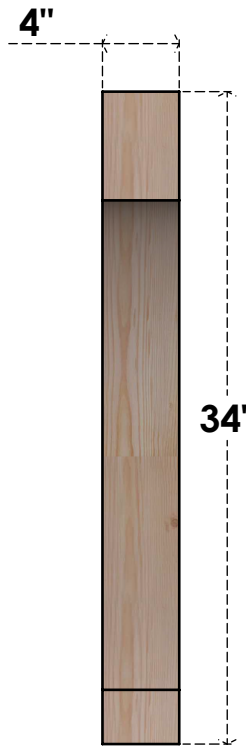

BRC04X22X34IMP00RDF

4"W X 22"D X 34"H IMPERIAL ROUGH SAWN BRACE, DOUGLAS FIR

SIDE

FRONT

EKENA MILLWORK
 2300 WEST MAIN ST.
 CLARKSVILLE, TX 75426
 TOLL FREE: 866-607-0453
 WWW.EKENAMILLWORK.COM

NOTES

1. INSTALLATION TO BE COMPLETED IN ACCORDANCE WITH MANUFACTURER'S SPECIFICATIONS.
2. DRAWING MAY NOT BE TO SCALE
3. THIS DRAWING IS INTENDED FOR DESIGN AND PLANNING PURPOSES ONLY.
4. ALL INFORMATION CONTAINED HEREIN WAS CURRENT AT THE TIME OF DEVELOPMENT BUT MUST BE REVIEWED AND APPROVED BY THE PRODUCT MANUFACTURER TO BE CONSIDERED ACCURATE.
5. PRODUCTS ARE NOT KILN DRIED. THIS ITEM IS UNIQUE AND WILL CONTAIN THE NATURAL VARIATIONS THAT THE WOOD SPECIES OFFERS. THIS MAY RESULT IN VARIATIONS UP TO 1/4"