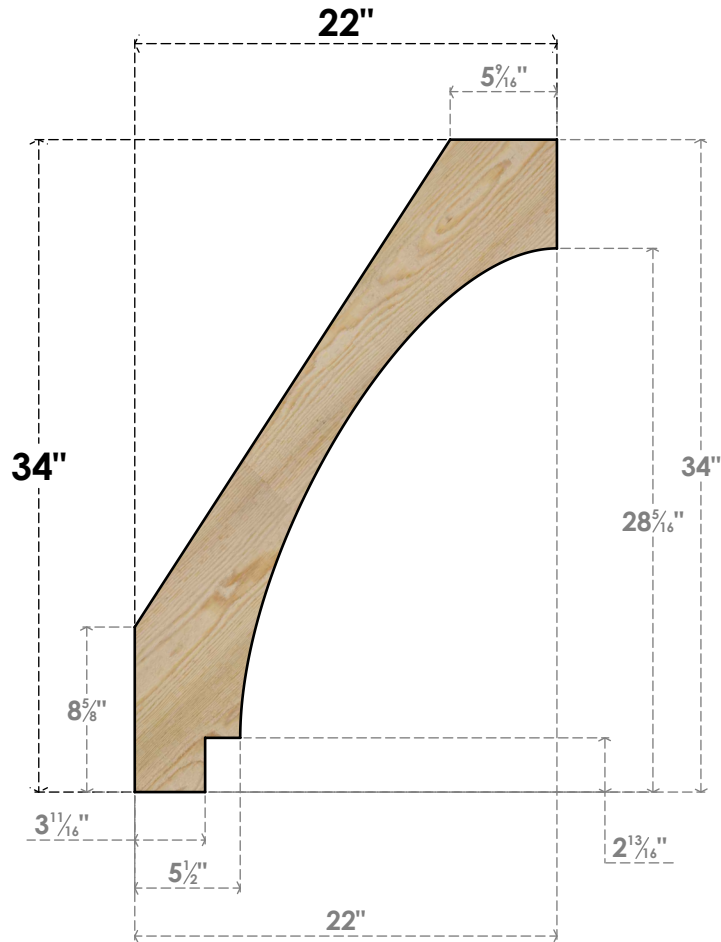

BRC04X22X34IMP00RDF

4"W X 22"D X 34"H IMPERIAL ROUGH SAWN BRACE, DOUGLAS FIR

SIDE

FRONT

EKENA MILLWORK
 2300 WEST MAIN ST.
 CLARKSVILLE, TX 75426
 TOLL FREE: 866-607-0453
 WWW.EKENAMILLWORK.COM

NOTES

1. INSTALLATION TO BE COMPLETED IN ACCORDANCE WITH MANUFACTURER'S SPECIFICATIONS.
2. DRAWING MAY NOT BE TO SCALE
3. THIS DRAWING IS INTENDED FOR DESIGN AND PLANNING PURPOSES ONLY.
4. ALL INFORMATION CONTAINED HEREIN WAS CURRENT AT THE TIME OF DEVELOPMENT BUT MUST BE REVIEWED AND APPROVED BY THE PRODUCT MANUFACTURER TO BE CONSIDERED ACCURATE.
5. PRODUCTS ARE NOT KILN DRIED. THIS ITEM IS UNIQUE AND WILL CONTAIN THE NATURAL VARIATIONS THAT THE WOOD SPECIES OFFERS. THIS MAY RESULT IN VARIATIONS UP TO 1/4"