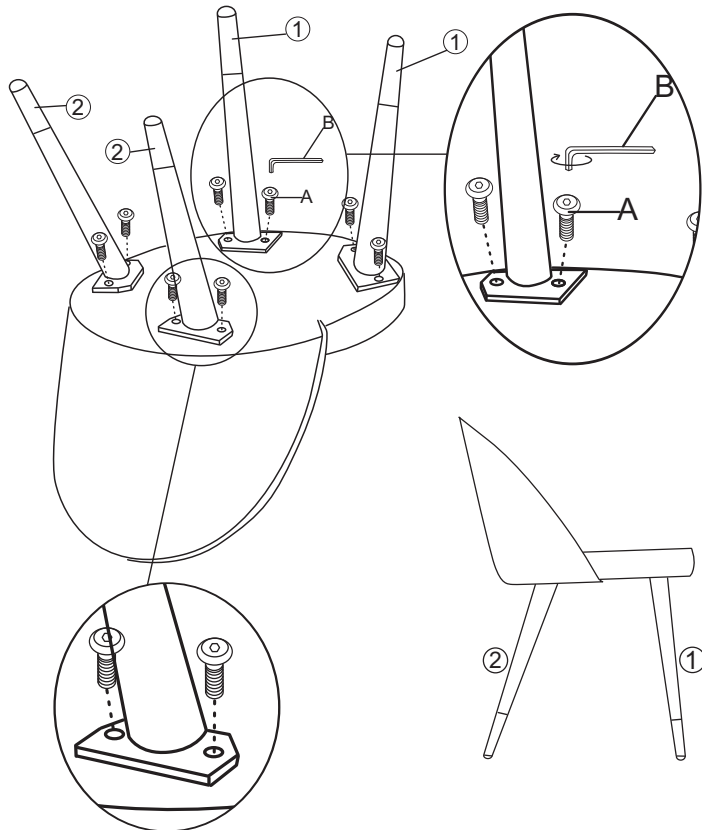

ASSEMBLY INSTRUCTION

Hardware List

5 SP-Velvet Chair -Black - Screw Set

No.	DESCRIPTION	QTY.
A	JCBC M8x25mm 	8pcs
B	5# Allen key 	1pc

Part List

No.	DESCRIPTION	QTY.
1	SP-Velvet Chair -Black - Leg "front"	2pcs
2	SP-Velvet Chair -Black - Leg "back"	2pcs
3	SP-Velvet Chair -Black - Seat	1pc

COMPLETED ASSEMBLE

ASSEMBLY INSTRUCTION

MODEL: **Velvet Chair - Antracite Grey**

Hardware List

SP-Velvet Chair -Antracite Grey - Screw Set

No.	DESCRIPTION	QTY.
A	JCBC M8x25mm 	8pcs
B	5# Allen key 	1pc

Part List

MODEL: **Velvet Chair - Dusty**

Hardware List

SP-Velvet Chair -Dusty Pink - Screw Set

No.	DESCRIPTION	QTY.
A	JCBC M8x25mm 	8pcs
B	5# Allen key 	1pc

Part List

No.	DESCRIPTION	QTY.
1	SP-Velvet Chair -Dusty Pink - Leg "front"	2pcs
2	SP-Velvet Chair -Dusty Pink - Leg "back"	2pcs
3	SP-Velvet Chair -Dusty Pink - Seat	1pc

COMPLETED ASSEMBLE

ASSEMBLY INSTRUCTION

MODEL: **Velvet Chair - Rust**

Hardware List

SP-Velvet Chair -Rust - Screw Set

No.	DESCRIPTION	QTY.
A	JCBC M8x25mm 	8pcs
B	5# Allen key 	1pc

Part List

No.	DESCRIPTION	QTY.
1	SP-Velvet Chair -Rust - Leg "front"	2pcs
2	SP-Velvet Chair -Rust - Leg "back"	2pcs
3	SP-Velvet Chair -Rust - Seat	1pc