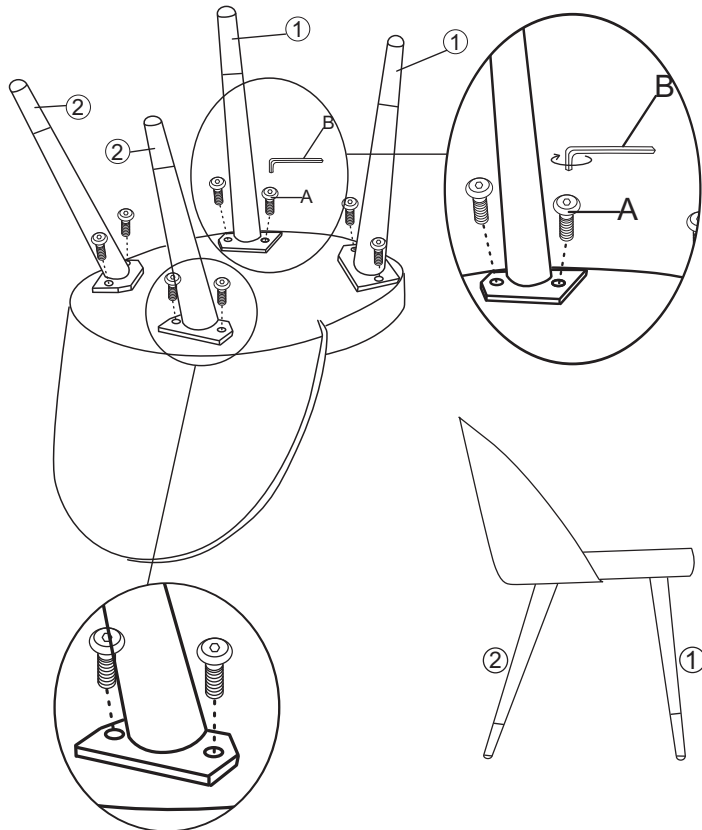

ASSEMBLY INSTRUCTION

MODEL: **Velvet Chair - Antracite Grey**

Hardware List

SP-Velvet Chair -Antracite Grey - Screw Set

No.	DESCRIPTION	QTY.
A	JCBC M8x25mm	8pcs
B	5# Allen key	1pc

Part List

No.	DESCRIPTION	QTY.
1	SP-Velvet Chair -Antracite Grey - Leg "front"	2pcs
2	SP-Velvet Chair -Antracite Grey - Leg "back"	2pcs
3	SP-Velvet Chair -Antracite Grey - Seat	1pc