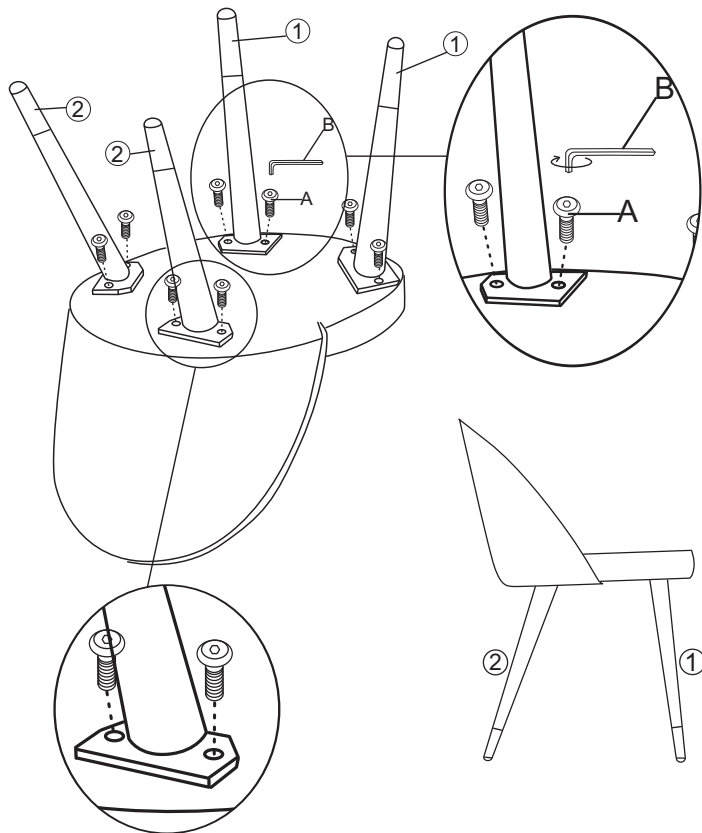

ASSEMBLY INSTRUCTION

Hardware List

5 SP-Velvet Chair -Black - Screw Set

No.	DESCRIPTION	QTY.
A	JCBC M8x25mm 	8pcs
B	5# Allen key 	1pc

Part List

No.	DESCRIPTION	QTY.
1	SP-Velvet Chair -Black - Leg "front"	2pcs
2	SP-Velvet Chair -Black - Leg "back"	2pcs
3	SP-Velvet Chair -Black - Seat	1pc

MODEL: **Velvet Chair - Dusty**

Hardware List

SP-Velvet Chair -Dusty Pink - Screw Set

No.	DESCRIPTION	QTY.
A	JCBC M8x25mm 	8pcs
B	5# Allen key 	1pc

Part List

No.	DESCRIPTION	QTY.
1	SP-Velvet Chair -Dusty Pink - Leg "front"	2pcs
2	SP-Velvet Chair -Dusty Pink - Leg "back"	2pcs
3	SP-Velvet Chair -Dusty Pink - Seat	1pc

COMPLETED ASSEMBLE

ASSEMBLY INSTRUCTION

MODEL: **Velvet Chair - Rust**

Hardware List

SP-Velvet Chair -Rust - Screw Set

No.	DESCRIPTION	QTY.
A	JCBC M8x25mm 	8pcs
B	5# Allen key 	1pc

Part List

No.	DESCRIPTION	QTY.
1	SP-Velvet Chair -Rust - Leg "front"	2pcs
2	SP-Velvet Chair -Rust - Leg "back"	2pcs
3	SP-Velvet Chair -Rust - Seat	1pc