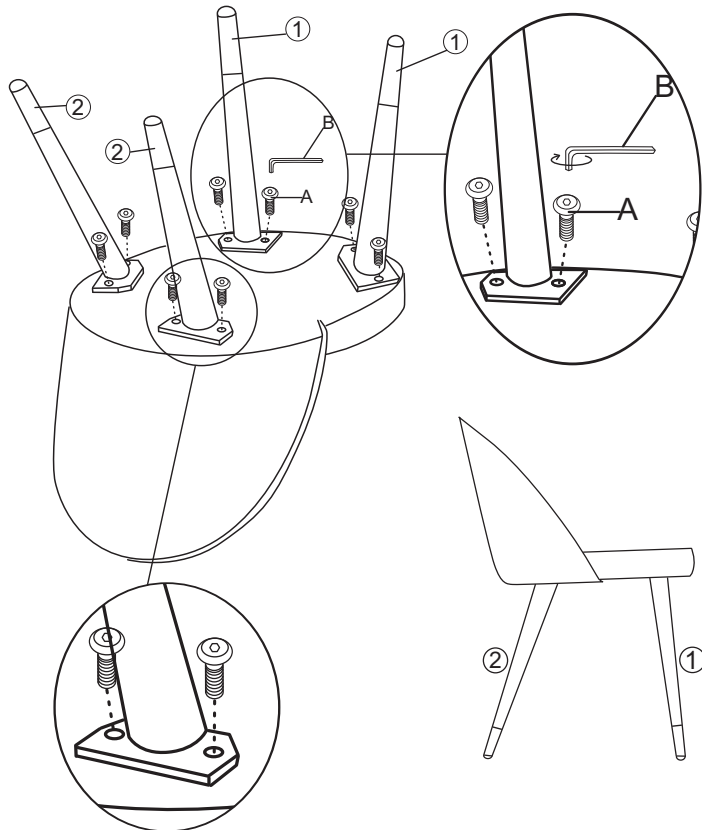

ASSEMBLY INSTRUCTION

Hardware List

5 SP-Velvet Chair -Black - Screw Set

No.	DESCRIPTION	QTY.
A	JCBC M8x25mm 	8pcs
B	5# Allen key 	1pc

Part List

No.	DESCRIPTION	QTY.
1	SP-Velvet Chair -Black - Leg "front"	2pcs
2	SP-Velvet Chair -Black - Leg "back"	2pcs
3	SP-Velvet Chair -Black - Seat	1pc

COMPLETED ASSEMBLE

ASSEMBLY INSTRUCTION

MODEL: **Velvet Chair - Antracite Grey**

Hardware List

SP-Velvet Chair -Antracite Grey - Screw Set

No.	DESCRIPTION	QTY.
A	JCBC M8x25mm 	8pcs
B	5# Allen key 	1pc

Part List

MODEL: **Velvet Chair - Dusty**

Hardware List

SP-Velvet Chair -Dusty Pink - Screw Set

No.	DESCRIPTION	QTY.
A	JCBC M8x25mm 	8pcs
B	5# Allen key 	1pc

Part List

No.	DESCRIPTION	QTY.
1	SP-Velvet Chair -Dusty Pink - Leg "front"	2pcs
2	SP-Velvet Chair -Dusty Pink - Leg "back"	2pcs
3	SP-Velvet Chair -Dusty Pink - Seat	1pc

COMPLETED ASSEMBLE

ASSEMBLY INSTRUCTION

MODEL: **Velvet Chair - Rust**

Hardware List

SP-Velvet Chair -Rust - Screw Set

No.	DESCRIPTION	QTY.
A	JCBC M8x25mm 	8pcs
B	5# Allen key 	1pc

Part List

No.	DESCRIPTION	QTY.
1	SP-Velvet Chair -Rust - Leg "front"	2pcs
2	SP-Velvet Chair -Rust - Leg "back"	2pcs
3	SP-Velvet Chair -Rust - Seat	1pc