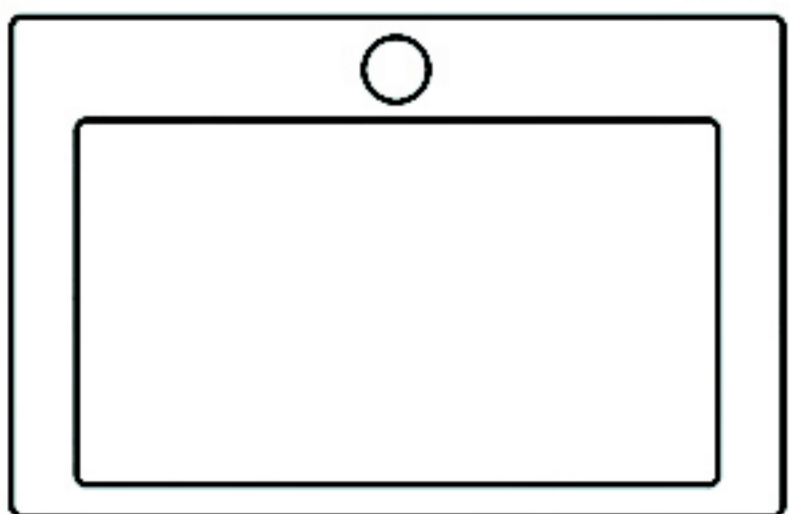

Suitable size of your bathroom sink hole: 1.18-1.51 inch

Your bathroom sink should not be thicker than: 2 inch

One Hole 

Two Hole 

Three Hole 