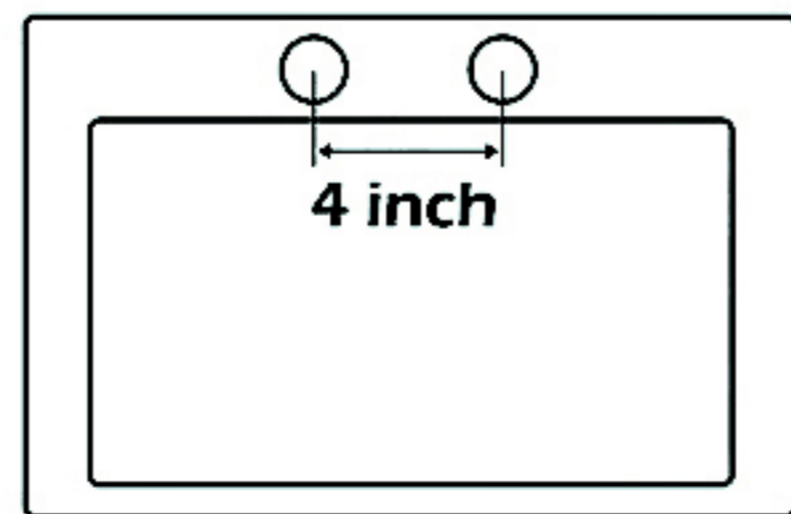

Suitable size of your bathroom sink hole: 1.18-1.51 inch

Your bathroom sink should not be thicker than: 2 inch

One Hole 

Two Hole 

Three Hole 