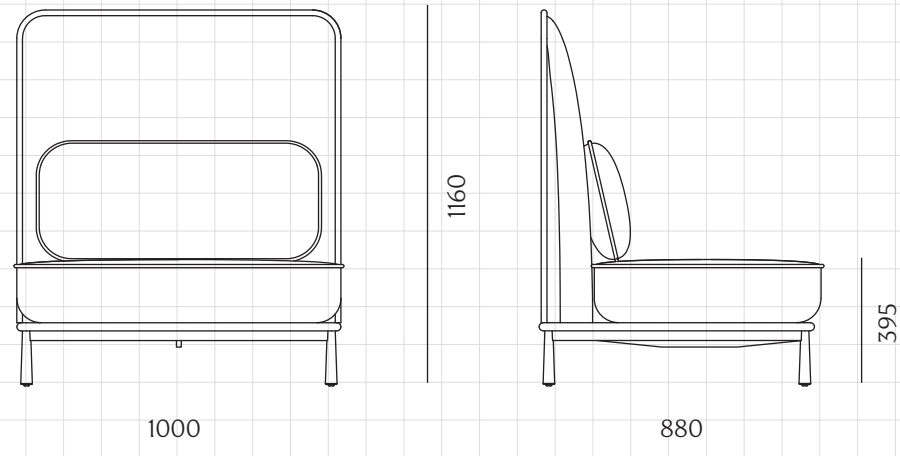

Arc High Back Loveseat Middle Small

CODE
DIMENSIONS

AR-S411-M
W1000 x D880 x H1160mm
Seating height: 395mm

NET WEIGHT
ENVIRONMENT
MATERIALS

45.0 kg
Indoor
Wood veneer base, Steel black powder coat matt leg, Upholstery
*Please refer to website or contact your local representative for complete material swatches.

SHIPPING

| | | | |
|--------------------|-------------------------|---------------------|--------------------------|
| Package | Assembled | | |
| Package Qty | 1 pcs/box | | |
| Packaging | Measurement (mm) | Volume (cbm) | Gross Weight (kg) |
| FCL | W1085 x D965 x H1265 | 1.32 | 58.10 |
| LCL/AIR | W1105 x D985 x H1360 | 1.48 | 70.75 |